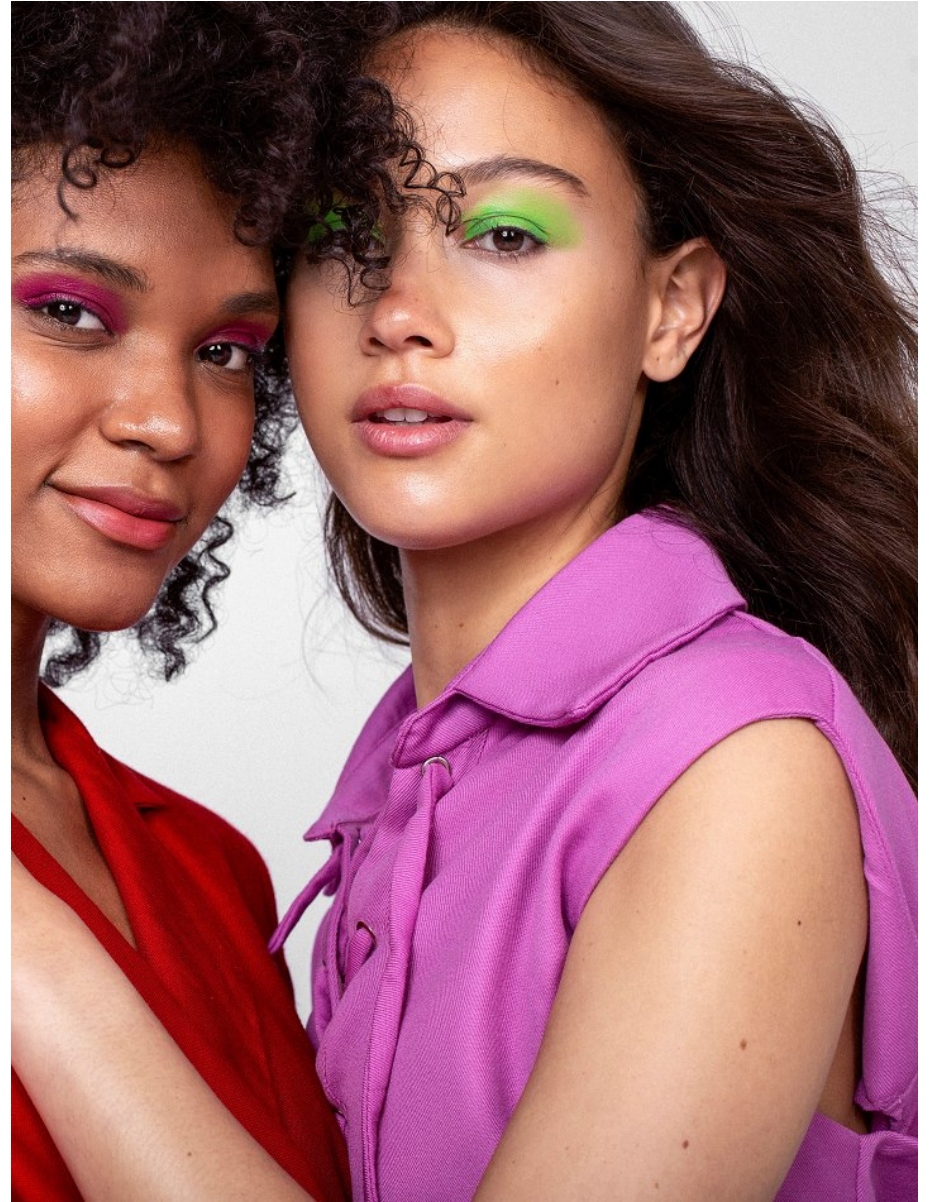

BOSS MODELS

CAPE TOWN

GRAZIA MEZAS

Height: 176cm Bust: 82cm Waist: 62cm Hips: 90cm Shoe: 5.5 UK Hair: Brown Eyes: Brown

BOSS MODELS

CAPE TOWN

GRAZIA MEZAS

Height: 176cm Bust: 82cm Waist: 62cm Hips: 90cm Shoe: 5.5 UK Hair: Brown Eyes: Brown