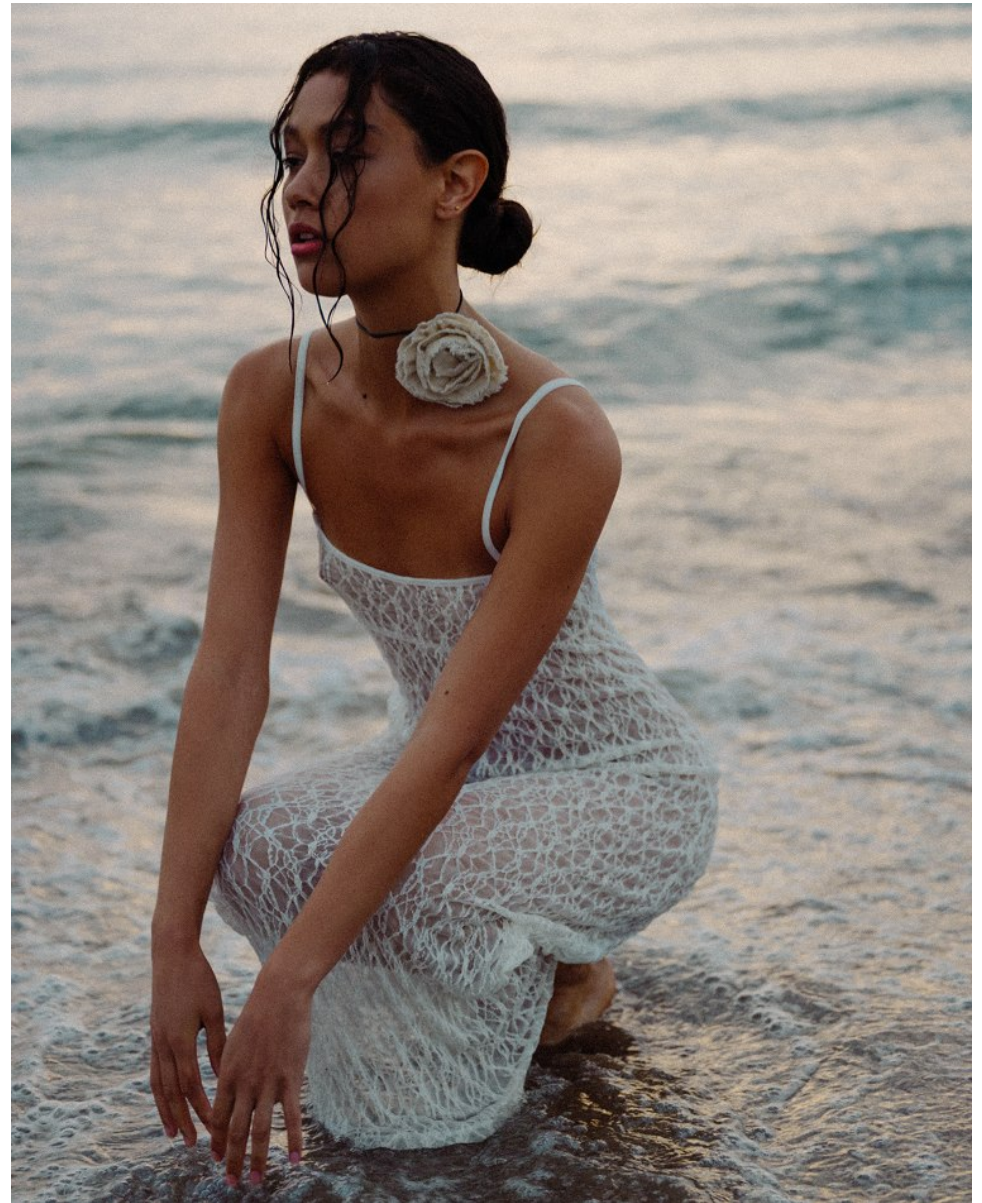

BOSS MODELS

CAPE TOWN

GRAZIA MEZAS

Height: 176cm Bust: 82cm Waist: 62cm Hips: 90cm Shoe: 5.5 UK Hair: Brown Eyes: Brown