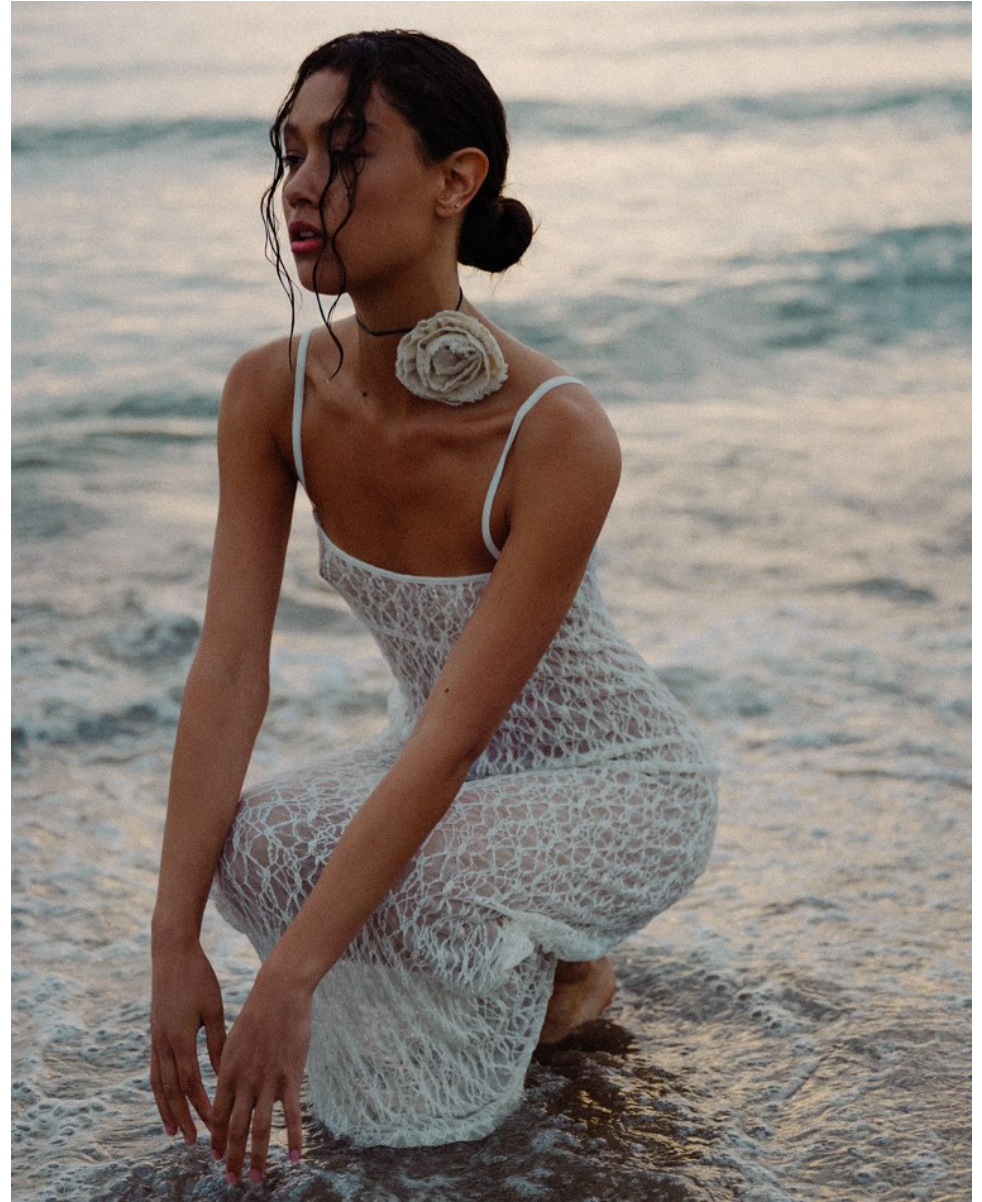

BOSS MODELS

CAPE TOWN

GRAZIA MEZAS

Height: 176cm Bust: 82cm Waist: 62cm Hips: 90cm Shoe: 5.5 UK Hair: Brown Eyes: Brown