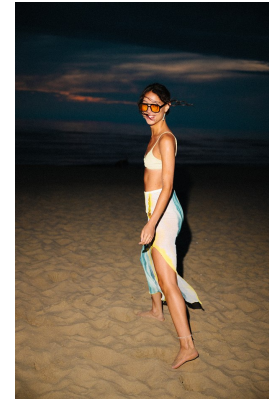

BOSS MODELS

CAPE TOWN

GRAZIA MEZAS

Height: 176cm Bust: 82cm Waist: 62cm Hips: 90cm Shoe: 5.5 UK Hair: Brown Eyes: Brown