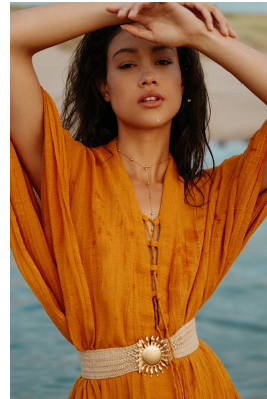

BOSS MODELS

CAPE TOWN

GRAZIA MEZAS

Height: 176cm Bust: 82cm Waist: 62cm Hips: 90cm Shoe: 5.5 UK Hair: Brown Eyes: Brown