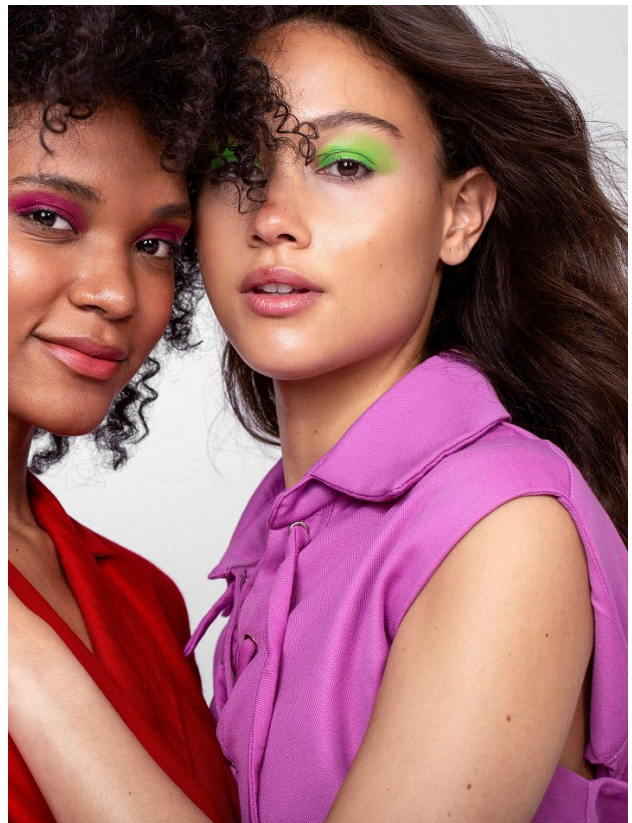

BOSS MODELS

CAPE TOWN

GRAZIA MEZAS

Height: 176cm Bust: 82cm Waist: 62cm Hips: 90cm Shoe: 5.5 UK Hair: Brown Eyes: Brown

BOSS MODELS

CAPE TOWN

GRAZIA MEZAS

Height: 176cm Bust: 82cm Waist: 62cm Hips: 90cm Shoe: 5.5 UK Hair: Brown Eyes: Brown