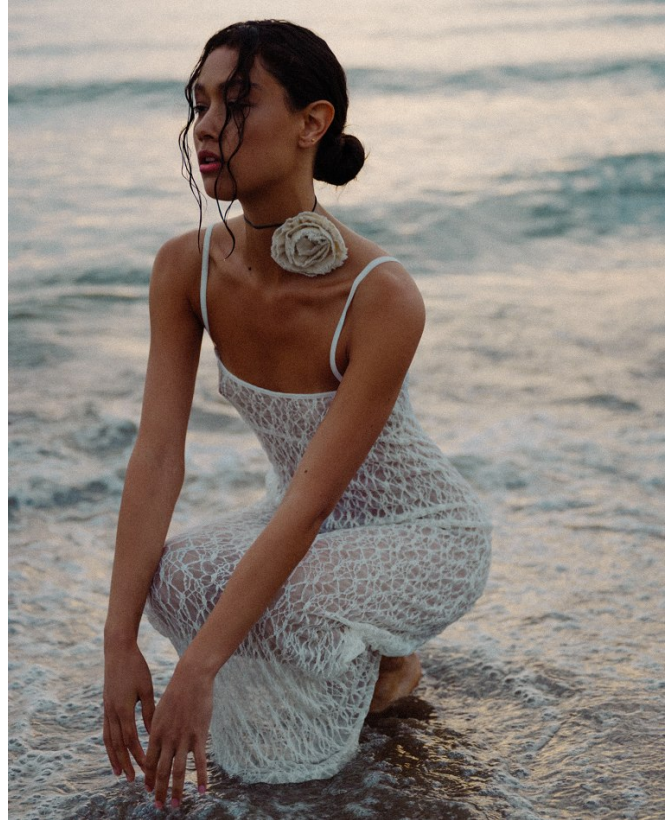

BOSS MODELS

CAPE TOWN

GRAZIA MEZAS

Height: 176cm Bust: 82cm Waist: 62cm Hips: 90cm Shoe: 5.5 UK Hair: Brown Eyes: Brown

BOSS MODELS

CAPE TOWN

GRAZIA MEZAS

Height: 176cm Bust: 82cm Waist: 62cm Hips: 90cm Shoe: 5.5 UK Hair: Brown Eyes: Brown