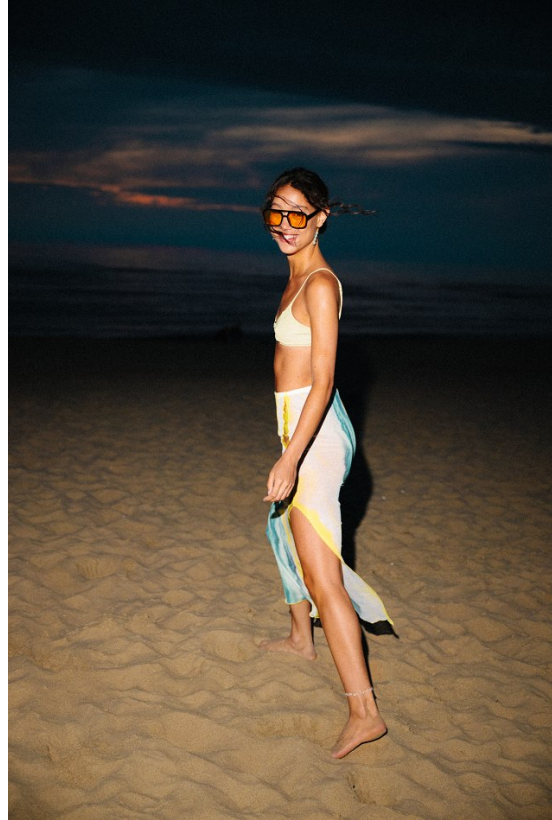

BOSS MODELS

CAPE TOWN

GRAZIA MEZAS

Height: 176cm Bust: 82cm Waist: 62cm Hips: 90cm Shoe: 5.5 UK Hair: Brown Eyes: Brown

BOSS MODELS

CAPE TOWN

GRAZIA MEZAS

Height: 176cm Bust: 82cm Waist: 62cm Hips: 90cm Shoe: 5.5 UK Hair: Brown Eyes: Brown

BOSS MODELS

CAPE TOWN

GRAZIA MEZAS

Height: 176cm Bust: 82cm Waist: 62cm Hips: 90cm Shoe: 5.5 UK Hair: Brown Eyes: Brown