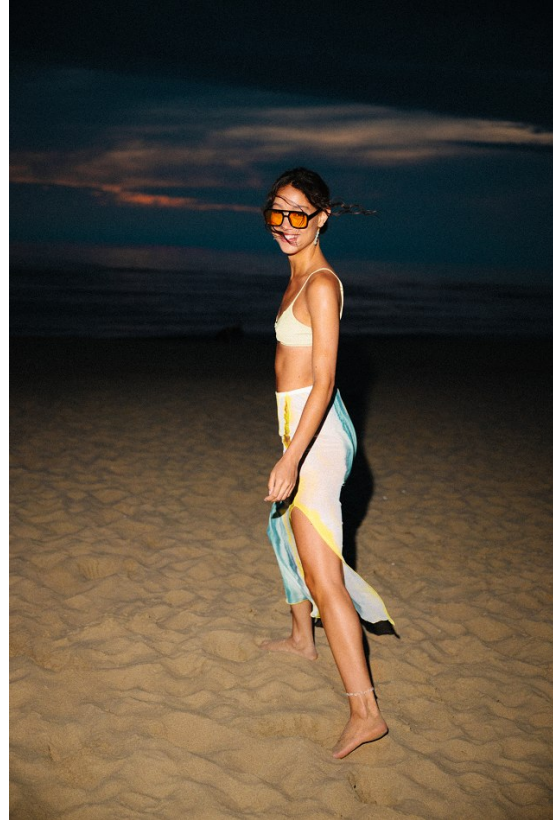

BOSS MODELS

CAPE TOWN

GRAZIA MEZAS

Height: 176cm Bust: 82cm Waist: 62cm Hips: 90cm Shoe: 5.5 UK Hair: Brown Eyes: Brown

BOSS MODELS

CAPE TOWN

GRAZIA MEZAS

Height: 176cm Bust: 82cm Waist: 62cm Hips: 90cm Shoe: 5.5 UK Hair: Brown Eyes: Brown

BOSS MODELS

CAPE TOWN

GRAZIA MEZAS

Height: 176cm Bust: 82cm Waist: 62cm Hips: 90cm Shoe: 5.5 UK Hair: Brown Eyes: Brown