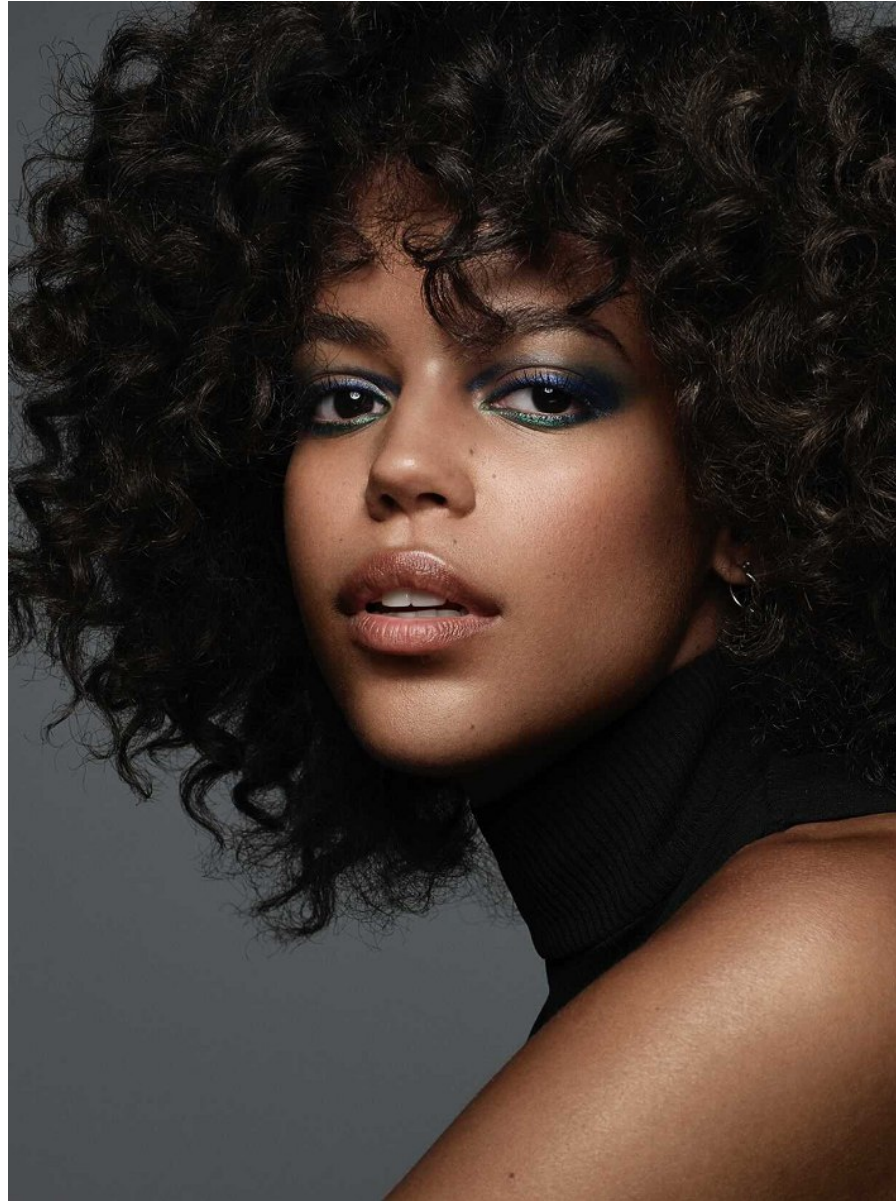

# BOSS MODELS

CAPE TOWN

LISA WASHINGTON

Height: 176cm Bust: 80cm Waist: 59cm Hips: 90cm Shoe: 6 UK Hair: Brown Eyes: Brown