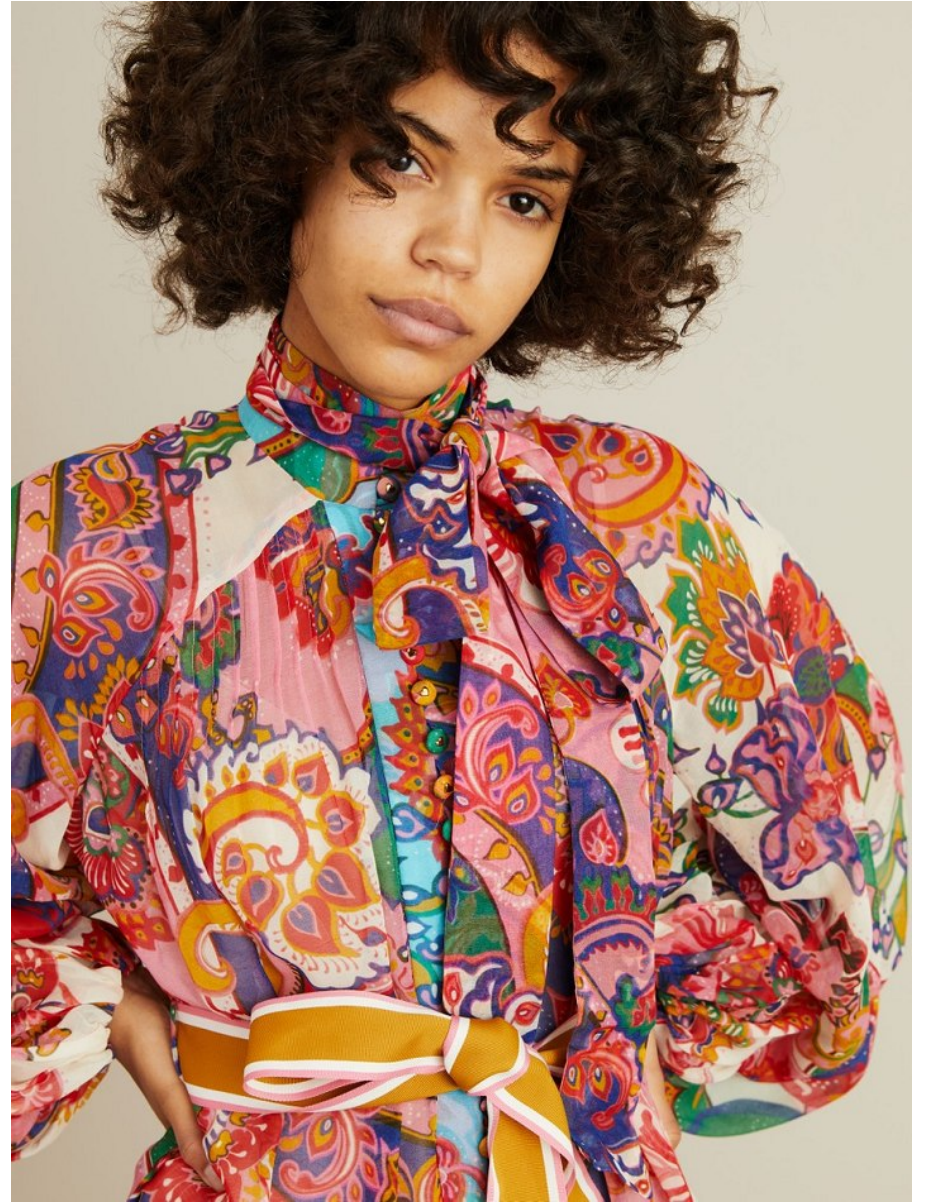

BOSS MODELS

CAPE TOWN

Height: 176cm Bust: 80cm Waist: 59cm Hips: 90cm Shoe: 6 UK Hair: Brown Eyes: Brown