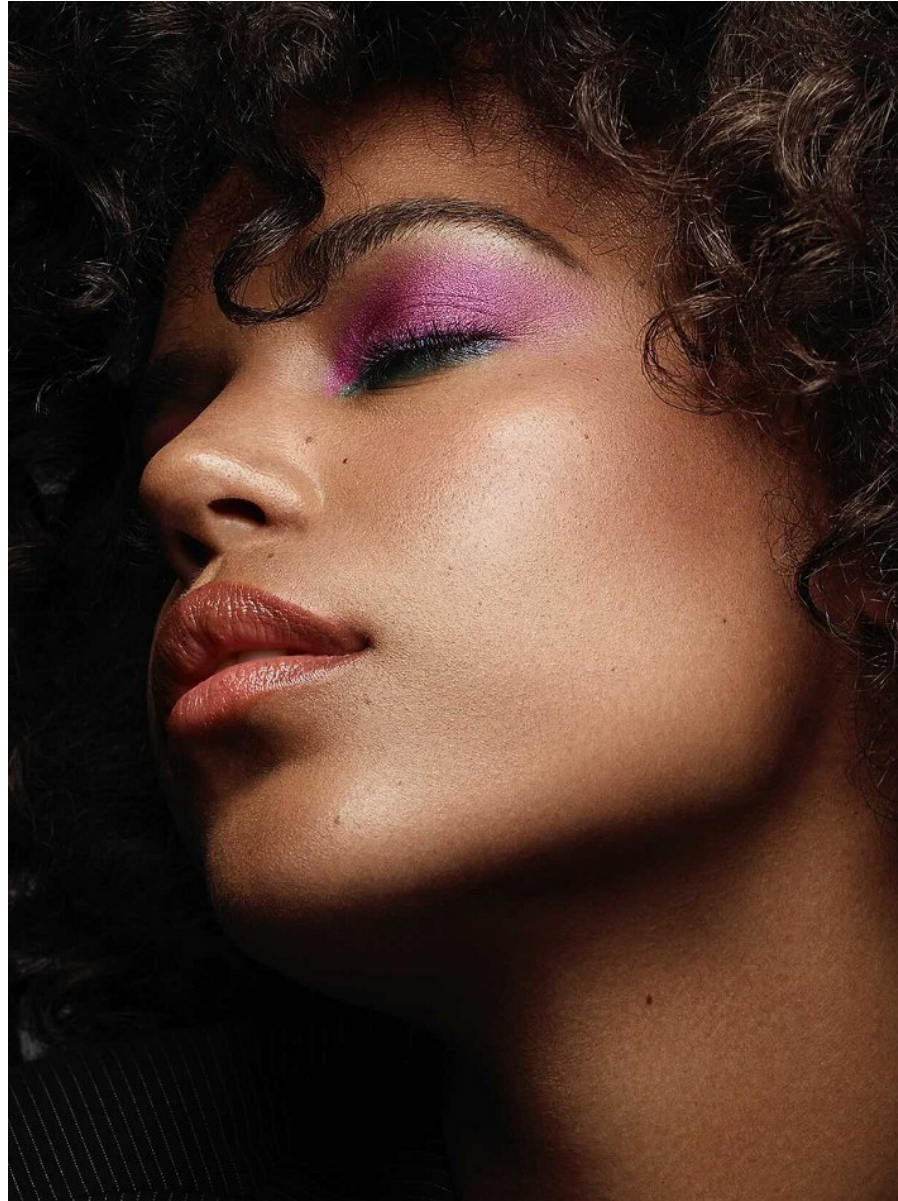

LISA WASHINGTON

BOSS MODELS

CAPE TOWN

LISA WASHINGTON

Height: 176cm Bust: 80cm Waist: 59cm Hips: 90cm Shoe: 6 UK Hair: Brown Eyes: Brown