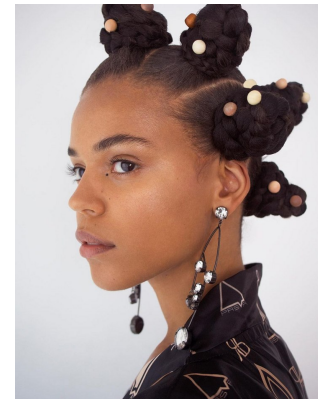

BOSS MODELS

CAPE TOWN

LISA WASHINGTON

Height: 176cm Bust: 80cm Waist: 59cm Hips: 90cm Shoe: 6 UK Hair: Brown Eyes: Brown

BOSS MODELS

CAPE TOWN

LISA WASHINGTON

Height: 176cm Bust: 80cm Waist: 59cm Hips: 90cm Shoe: 6 UK Hair: Brown Eyes: Brown