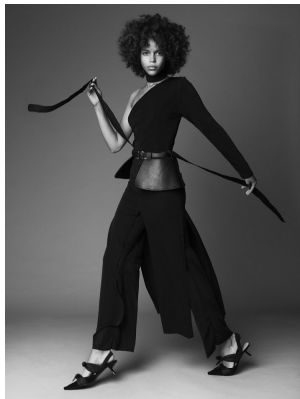

# BOSS MODELS

CAPE TOWN

LISA WASHINGTON

Height: 176cm Bust: 80cm Waist: 59cm Hips: 90cm Shoe: 6 UK Hair: Brown Eyes: Brown