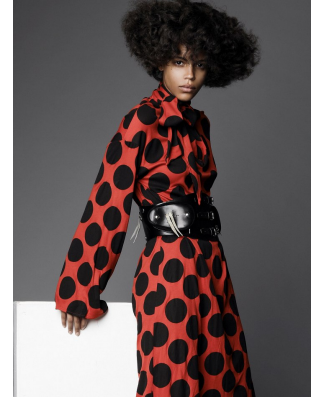

# BOSS MODELS

CAPE TOWN

LISA WASHINGTON

Height: 176cm Bust: 80cm Waist: 59cm Hips: 90cm Shoe: 6 UK Hair: Brown Eyes: Brown