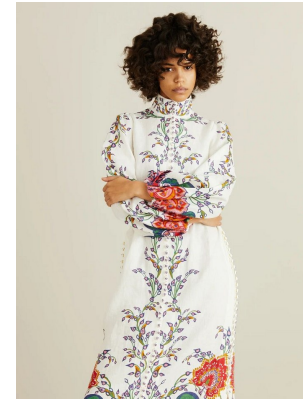

BOSS MODELS

CAPE TOWN

LISA WASHINGTON

Height: 176cm Bust: 80cm Waist: 59cm Hips: 90cm Shoe: 6 UK Hair: Brown Eyes: Brown

BOSS MODELS

CAPE TOWN

LISA WASHINGTON

Height: 176cm Bust: 80cm Waist: 59cm Hips: 90cm Shoe: 6 UK Hair: Brown Eyes: Brown