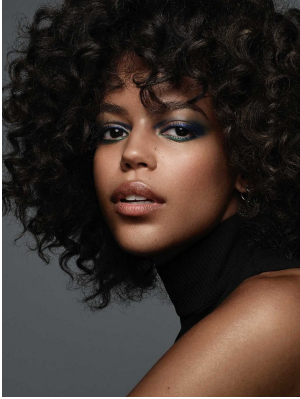

# BOSS MODELS

CAPE TOWN

LISA WASHINGTON

Height: 176cm Bust: 80cm Waist: 59cm Hips: 90cm Shoe: 6 UK Hair: Brown Eyes: Brown