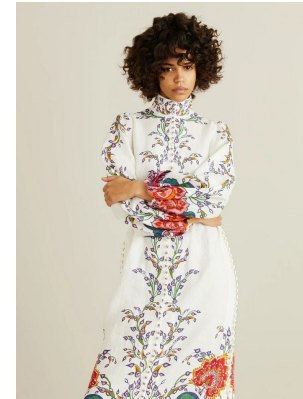

# BOSS MODELS

CAPE TOWN

LISA WASHINGTON

Height: 176cm Bust: 80cm Waist: 59cm Hips: 90cm Shoe: 6 UK Hair: Brown Eyes: Brown