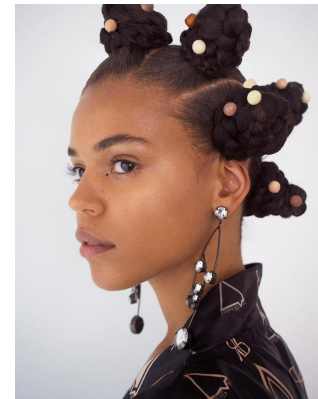

# BOSS MODELS

CAPE TOWN

LISA WASHINGTON

Height: 176cm Bust: 80cm Waist: 59cm Hips: 90cm Shoe: 6 UK Hair: Brown Eyes: Brown