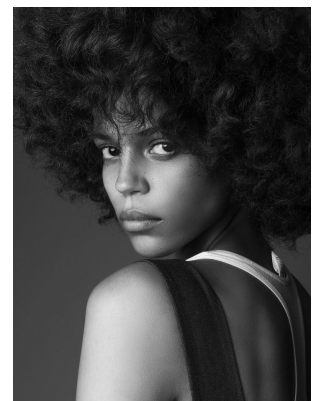

BOSS MODELS

CAPE TOWN

LISA WASHINGTON

Height: 176cm Bust: 80cm Waist: 59cm Hips: 90cm Shoe: 6 UK Hair: Brown Eyes: Brown

BOSS MODELS

CAPE TOWN

LISA WASHINGTON

Height: 176cm Bust: 80cm Waist: 59cm Hips: 90cm Shoe: 6 UK Hair: Brown Eyes: Brown