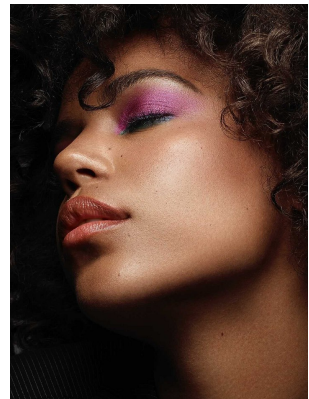

# BOSS MODELS

CAPE TOWN

LISA WASHINGTON

Height: 176cm Bust: 80cm Waist: 59cm Hips: 90cm Shoe: 6 UK Hair: Brown Eyes: Brown