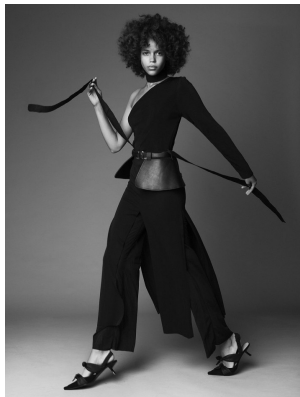

BOSS MODELS

CAPE TOWN

LISA WASHINGTON

Height: 176cm Bust: 80cm Waist: 59cm Hips: 90cm Shoe: 6 UK Hair: Brown Eyes: Brown

BOSS MODELS

CAPE TOWN

LISA WASHINGTON

Height: 176cm Bust: 80cm Waist: 59cm Hips: 90cm Shoe: 6 UK Hair: Brown Eyes: Brown