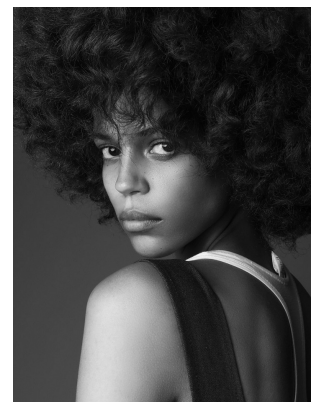

BOSS MODELS

CAPE TOWN

LISA WASHINGTON

Height: 176cm Bust: 80cm Waist: 59cm Hips: 90cm Shoe: 6 UK Hair: Brown Eyes: Brown

BOSS MODELS

CAPE TOWN

LISA WASHINGTON

Height: 176cm Bust: 80cm Waist: 59cm Hips: 90cm Shoe: 6 UK Hair: Brown Eyes: Brown