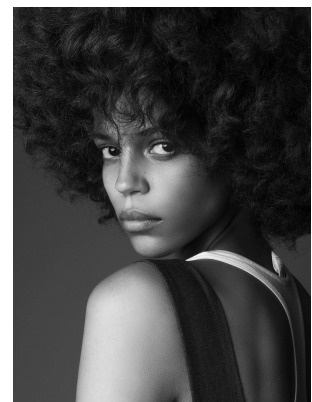

# BOSS MODELS

CAPE TOWN

LISA WASHINGTON

Height: 176cm Bust: 80cm Waist: 59cm Hips: 90cm Shoe: 6 UK Hair: Brown Eyes: Brown