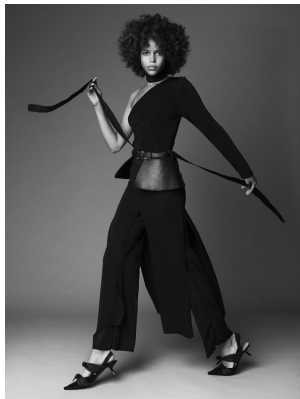

BOSS MODELS

CAPE TOWN

LISA WASHINGTON

Height: 176cm Bust: 80cm Waist: 59cm Hips: 90cm Shoe: 6 UK Hair: Brown Eyes: Brown

BOSS MODELS

CAPE TOWN

LISA WASHINGTON

Height: 176cm Bust: 80cm Waist: 59cm Hips: 90cm Shoe: 6 UK Hair: Brown Eyes: Brown