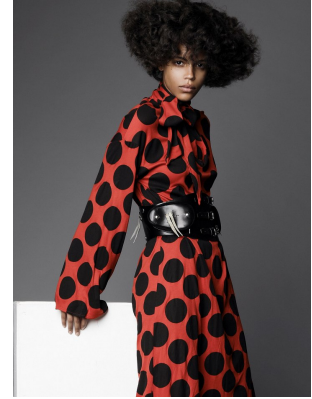

BOSS MODELS

CAPE TOWN

LISA WASHINGTON

Height: 176cm Bust: 80cm Waist: 59cm Hips: 90cm Shoe: 6 UK Hair: Brown Eyes: Brown

BOSS MODELS

CAPE TOWN

LISA WASHINGTON

Height: 176cm Bust: 80cm Waist: 59cm Hips: 90cm Shoe: 6 UK Hair: Brown Eyes: Brown