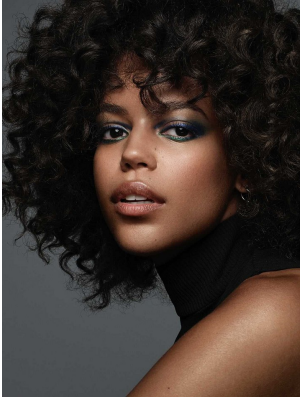

BOSS MODELS

CAPE TOWN

LISA WASHINGTON

Height: 176cm Bust: 80cm Waist: 59cm Hips: 90cm Shoe: 6 UK Hair: Brown Eyes: Brown

BOSS MODELS

CAPE TOWN

LISA WASHINGTON

Height: 176cm Bust: 80cm Waist: 59cm Hips: 90cm Shoe: 6 UK Hair: Brown Eyes: Brown