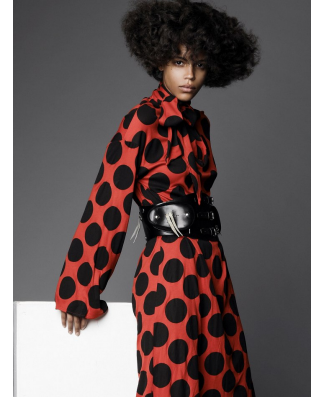

BOSS MODELS

CAPE TOWN

LISA WASHINGTON

Height: 176cm Bust: 80cm Waist: 59cm Hips: 90cm Shoe: 6 UK Hair: Brown Eyes: Brown

BOSS MODELS

CAPE TOWN

LISA WASHINGTON

Height: 176cm Bust: 80cm Waist: 59cm Hips: 90cm Shoe: 6 UK Hair: Brown Eyes: Brown