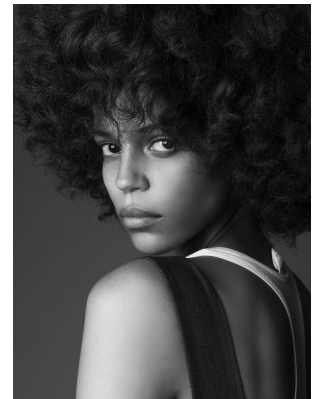

BOSS MODELS

CAPE TOWN

LISA WASHINGTON

Height: 176cm Bust: 80cm Waist: 59cm Hips: 90cm Shoe: 6 UK Hair: Brown Eyes: Brown

BOSS MODELS

CAPE TOWN

LISA WASHINGTON

Height: 176cm Bust: 80cm Waist: 59cm Hips: 90cm Shoe: 6 UK Hair: Brown Eyes: Brown