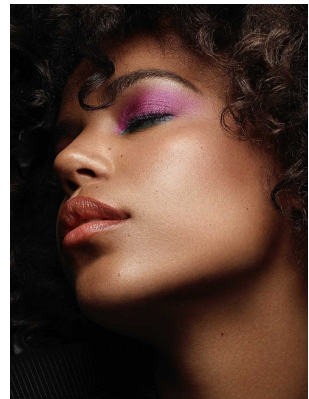

BOSS MODELS

CAPE TOWN

LISA WASHINGTON

Height: 176cm Bust: 80cm Waist: 59cm Hips: 90cm Shoe: 6 UK Hair: Brown Eyes: Brown

BOSS MODELS

CAPE TOWN

LISA WASHINGTON

Height: 176cm Bust: 80cm Waist: 59cm Hips: 90cm Shoe: 6 UK Hair: Brown Eyes: Brown