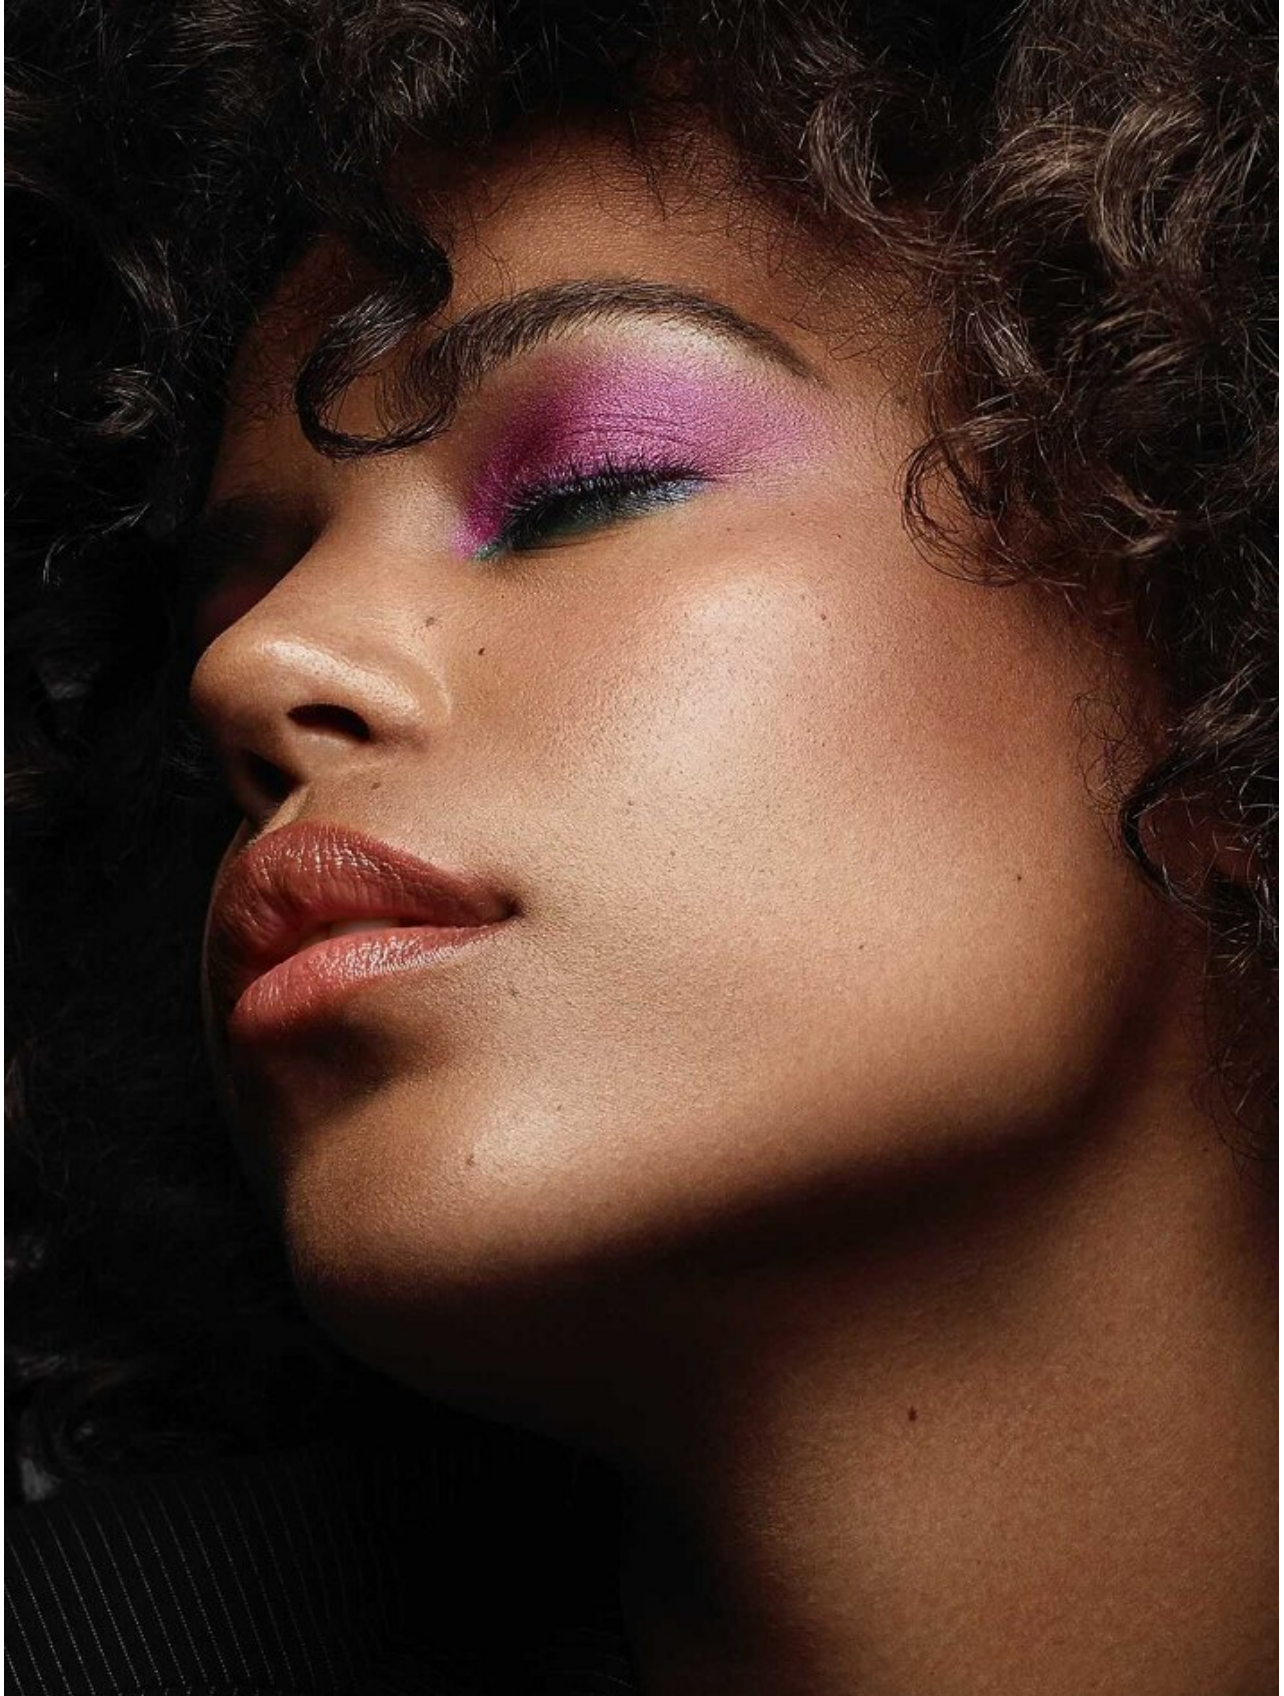

LISA WASHINGTON

BOSS MODELS

CAPE TOWN

LISA WASHINGTON

Height: 176cm Bust: 80cm Waist: 59cm Hips: 90cm Shoe: 6 UK Hair: Brown Eyes: Brown