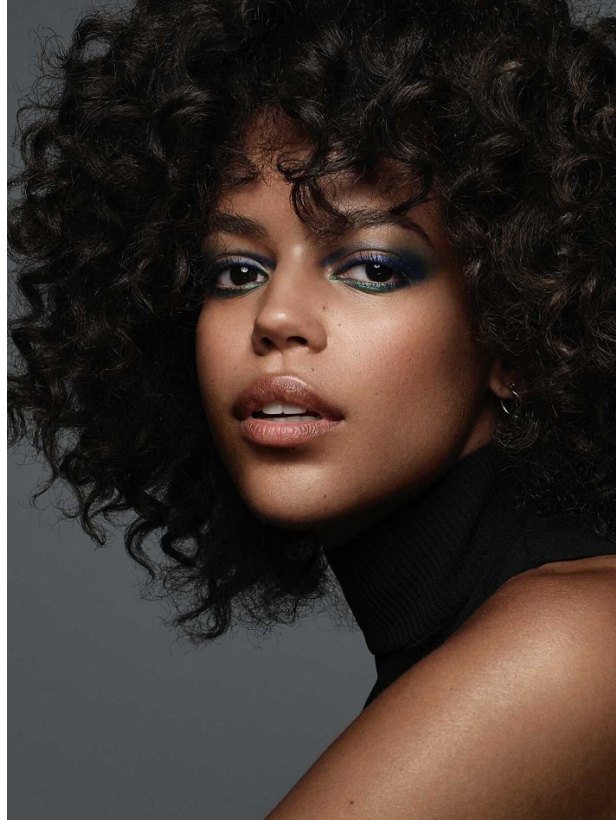

BOSS MODELS

CAPE TOWN

LISA WASHINGTON

Height: 176cm Bust: 80cm Waist: 59cm Hips: 90cm Shoe: 6 UK Hair: Brown Eyes: Brown

BOSS MODELS

CAPE TOWN

LISA WASHINGTON

Height: 176cm Bust: 80cm Waist: 59cm Hips: 90cm Shoe: 6 UK Hair: Brown Eyes: Brown