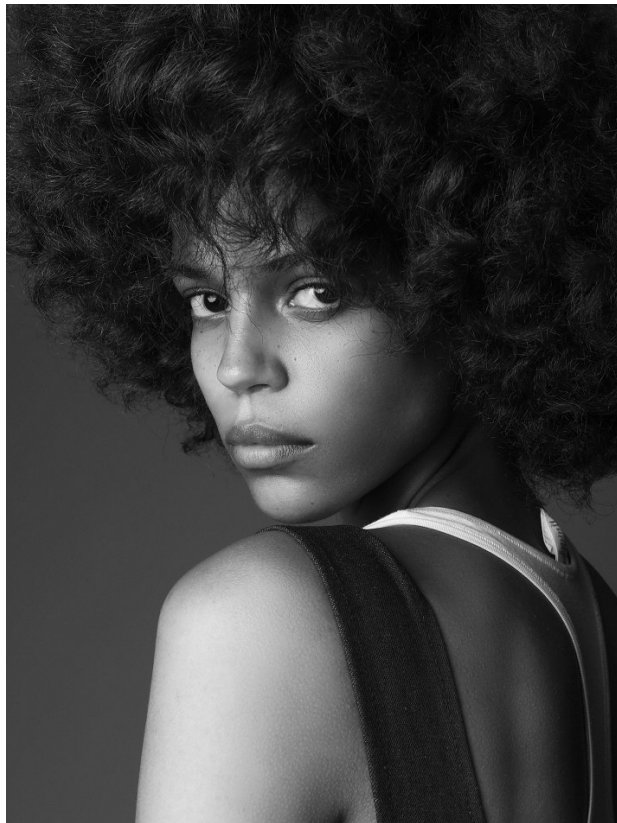

BOSS MODELS

CAPE TOWN

LISA WASHINGTON

Height: 176cm Bust: 80cm Waist: 59cm Hips: 90cm Shoe: 6 UK Hair: Brown Eyes: Brown

BOSS MODELS

CAPE TOWN

LISA WASHINGTON

Height: 176cm Bust: 80cm Waist: 59cm Hips: 90cm Shoe: 6 UK Hair: Brown Eyes: Brown