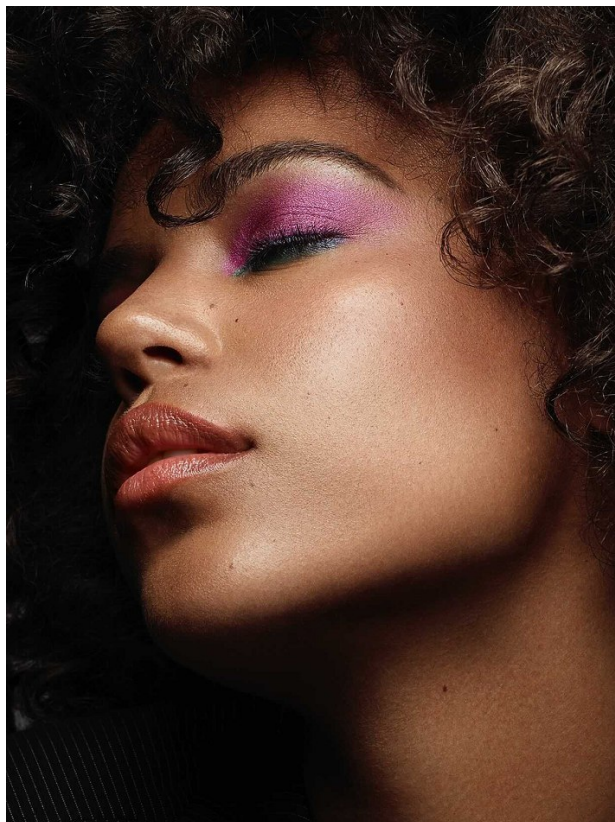

LISA WASHINGTON

BOSS MODELS

CAPE TOWN

LISA WASHINGTON

Height: 176cm Bust: 80cm Waist: 59cm Hips: 90cm Shoe: 6 UK Hair: Brown Eyes: Brown