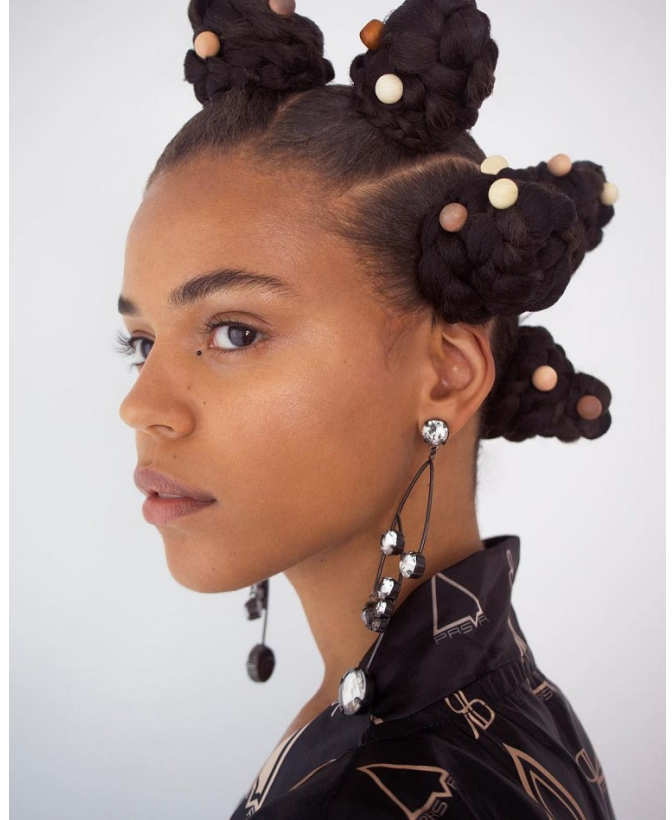

BOSS MODELS

CAPE TOWN

LISA WASHINGTON

Height: 176cm Bust: 80cm Waist: 59cm Hips: 90cm Shoe: 6 UK Hair: Brown Eyes: Brown