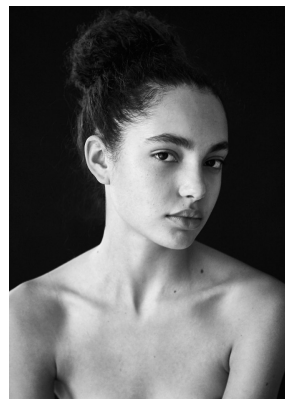

BOSS MODELS

CAPE TOWN

JASMINE HORNCastle

Height: 179cm Bust: 86cm Waist: 76cm Hips: 111cm Shoe: 8 UK Hair: Dark Brown Eyes: Brown

BOSS MODELS

CAPE TOWN

JASMINE HORNCastle

Height: 179cm Bust: 86cm Waist: 76cm Hips: 111cm Shoe: 8 UK Hair: Dark Brown Eyes: Brown

BOSS MODELS

CAPE TOWN

JASMINE HORNCastle

Height: 179cm Bust: 86cm Waist: 76cm Hips: 111cm Shoe: 8 UK Hair: Dark Brown Eyes: Brown