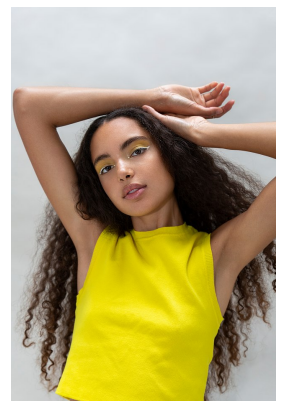

BOSS MODELS

CAPE TOWN

JASMINE HORNCastle

Height: 179cm Bust: 86cm Waist: 76cm Hips: 111cm Shoe: 8 UK Hair: Dark Brown Eyes: Brown

BOSS MODELS

CAPE TOWN

JASMINE HORNCastle

Height: 179cm Bust: 86cm Waist: 76cm Hips: 111cm Shoe: 8 UK Hair: Dark Brown Eyes: Brown

BOSS MODELS

CAPE TOWN

JASMINE HORNCastle

Height: 179cm Bust: 86cm Waist: 76cm Hips: 111cm Shoe: 8 UK Hair: Dark Brown Eyes: Brown