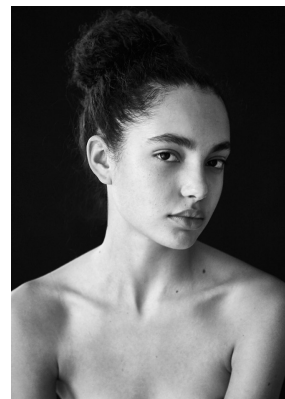

BOSS MODELS

CAPE TOWN

JASMINE HORNCastle

Height: 179cm Bust: 86cm Waist: 76cm Hips: 111cm Shoe: 8 UK Hair: Dark Brown Eyes: Brown

BOSS MODELS

CAPE TOWN

JASMINE HORNCastle

Height: 179cm Bust: 86cm Waist: 76cm Hips: 111cm Shoe: 8 UK Hair: Dark Brown Eyes: Brown

BOSS MODELS

CAPE TOWN

JASMINE HORNCastle

Height: 179cm Bust: 86cm Waist: 76cm Hips: 111cm Shoe: 8 UK Hair: Dark Brown Eyes: Brown