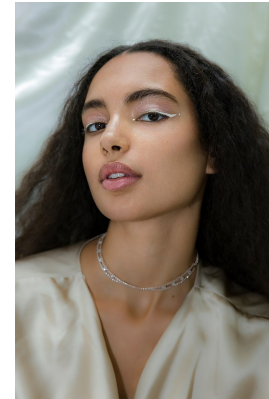

BOSS MODELS

CAPE TOWN

JASMINE HORNCASTLE

Height: 179cm Bust: 86cm Waist: 76cm Hips: 111cm Shoe: 8 UK Hair: Dark Brown Eyes: Brown