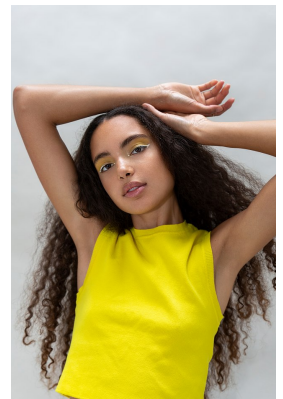

# BOSS MODELS

CAPE TOWN

## JASMINE HORNCastle

Height: 179cm Bust: 86cm Waist: 76cm Hips: 111cm Shoe: 8 UK Hair: Dark Brown Eyes: Brown