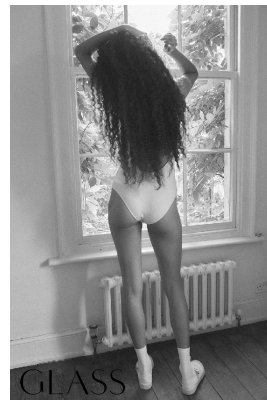

BOSS MODELS

CAPE TOWN

JASMINE HORNCastle

Height: 179cm Bust: 86cm Waist: 76cm Hips: 111cm Shoe: 8 UK Hair: Dark Brown Eyes: Brown