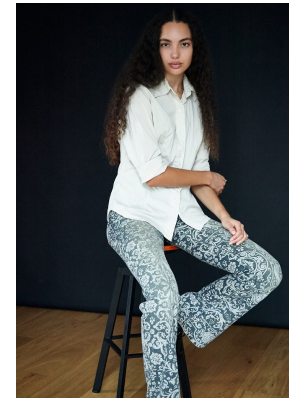

BOSS MODELS

CAPE TOWN

JASMINE HORNCastle

Height: 179cm Bust: 86cm Waist: 76cm Hips: 111cm Shoe: 8 UK Hair: Dark Brown Eyes: Brown

BOSS MODELS

CAPE TOWN

JASMINE HORNCastle

Height: 179cm Bust: 86cm Waist: 76cm Hips: 111cm Shoe: 8 UK Hair: Dark Brown Eyes: Brown

BOSS MODELS

CAPE TOWN

JASMINE HORNCastle

Height: 179cm Bust: 86cm Waist: 76cm Hips: 111cm Shoe: 8 UK Hair: Dark Brown Eyes: Brown