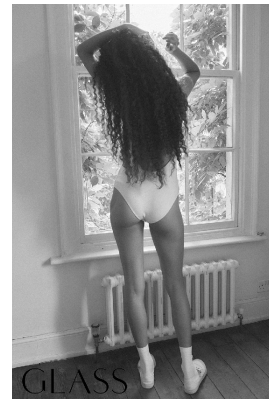

BOSS MODELS

CAPE TOWN

JASMINE HORNCastle

Height: 179cm Bust: 86cm Waist: 76cm Hips: 111cm Shoe: 8 UK Hair: Dark Brown Eyes: Brown

BOSS MODELS

CAPE TOWN

JASMINE HORNCastle

Height: 179cm Bust: 86cm Waist: 76cm Hips: 111cm Shoe: 8 UK Hair: Dark Brown Eyes: Brown

BOSS MODELS

CAPE TOWN

JASMINE HORNCastle

Height: 179cm Bust: 86cm Waist: 76cm Hips: 111cm Shoe: 8 UK Hair: Dark Brown Eyes: Brown