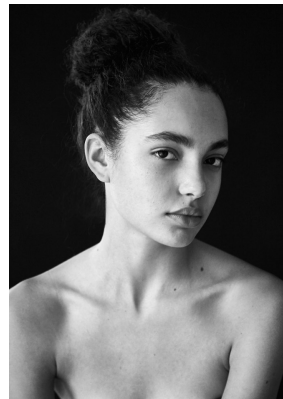

# BOSS MODELS

CAPE TOWN

## JASMINE HORNCastle

Height: 179cm Bust: 86cm Waist: 76cm Hips: 111cm Shoe: 8 UK Hair: Dark Brown Eyes: Brown