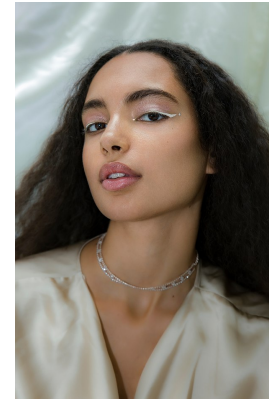

BOSS MODELS

CAPE TOWN

JASMINE HORNCastle

Height: 179cm Bust: 86cm Waist: 76cm Hips: 111cm Shoe: 8 UK Hair: Dark Brown Eyes: Brown

BOSS MODELS

CAPE TOWN

JASMINE HORNCastle

Height: 179cm Bust: 86cm Waist: 76cm Hips: 111cm Shoe: 8 UK Hair: Dark Brown Eyes: Brown

BOSS MODELS

CAPE TOWN

JASMINE HORNCastle

Height: 179cm Bust: 86cm Waist: 76cm Hips: 111cm Shoe: 8 UK Hair: Dark Brown Eyes: Brown