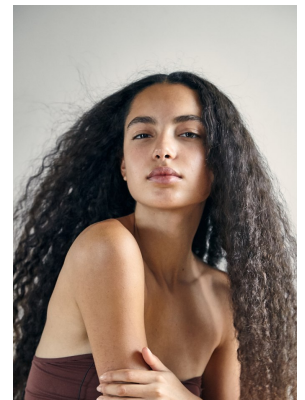

# BOSS MODELS

CAPE TOWN

## JASMINE HORNCastle

Height: 179cm Bust: 86cm Waist: 76cm Hips: 111cm Shoe: 8 UK Hair: Dark Brown Eyes: Brown