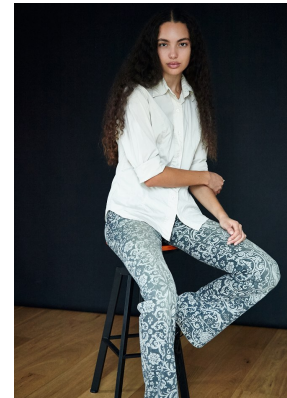

BOSS MODELS

CAPE TOWN

JASMINE HORNCastle

Height: 179cm Bust: 86cm Waist: 76cm Hips: 111cm Shoe: 8 UK Hair: Dark Brown Eyes: Brown