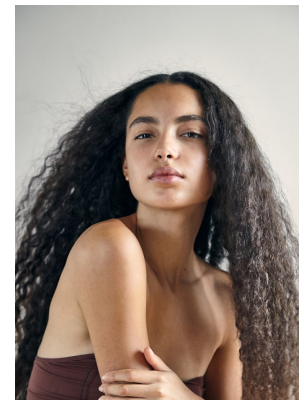

BOSS MODELS

CAPE TOWN

JASMINE HORNCastle

Height: 179cm Bust: 86cm Waist: 76cm Hips: 111cm Shoe: 8 UK Hair: Dark Brown Eyes: Brown

BOSS MODELS

CAPE TOWN

JASMINE HORNCastle

Height: 179cm Bust: 86cm Waist: 76cm Hips: 111cm Shoe: 8 UK Hair: Dark Brown Eyes: Brown

BOSS MODELS

CAPE TOWN

JASMINE HORNCastle

Height: 179cm Bust: 86cm Waist: 76cm Hips: 111cm Shoe: 8 UK Hair: Dark Brown Eyes: Brown