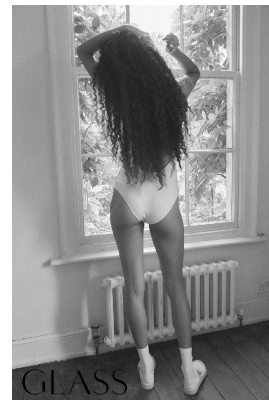

BOSS MODELS

CAPE TOWN

JASMINE HORNCastle

Height: 179cm Bust: 86cm Waist: 76cm Hips: 111cm Shoe: 8 UK Hair: Dark Brown Eyes: Brown

BOSS MODELS

CAPE TOWN

JASMINE HORNCastle

Height: 179cm Bust: 86cm Waist: 76cm Hips: 111cm Shoe: 8 UK Hair: Dark Brown Eyes: Brown

BOSS MODELS

CAPE TOWN

JASMINE HORNCastle

Height: 179cm Bust: 86cm Waist: 76cm Hips: 111cm Shoe: 8 UK Hair: Dark Brown Eyes: Brown