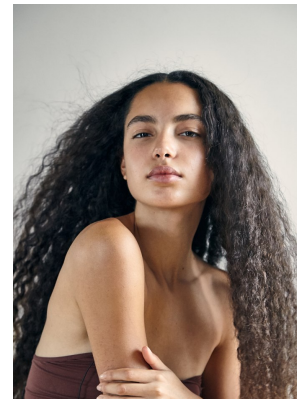

BOSS MODELS

CAPE TOWN

JASMINE HORNCastle

Height: 179cm Bust: 86cm Waist: 76cm Hips: 111cm Shoe: 8 UK Hair: Dark Brown Eyes: Brown

BOSS MODELS

CAPE TOWN

JASMINE HORNCastle

Height: 179cm Bust: 86cm Waist: 76cm Hips: 111cm Shoe: 8 UK Hair: Dark Brown Eyes: Brown

BOSS MODELS

CAPE TOWN

JASMINE HORNCastle

Height: 179cm Bust: 86cm Waist: 76cm Hips: 111cm Shoe: 8 UK Hair: Dark Brown Eyes: Brown