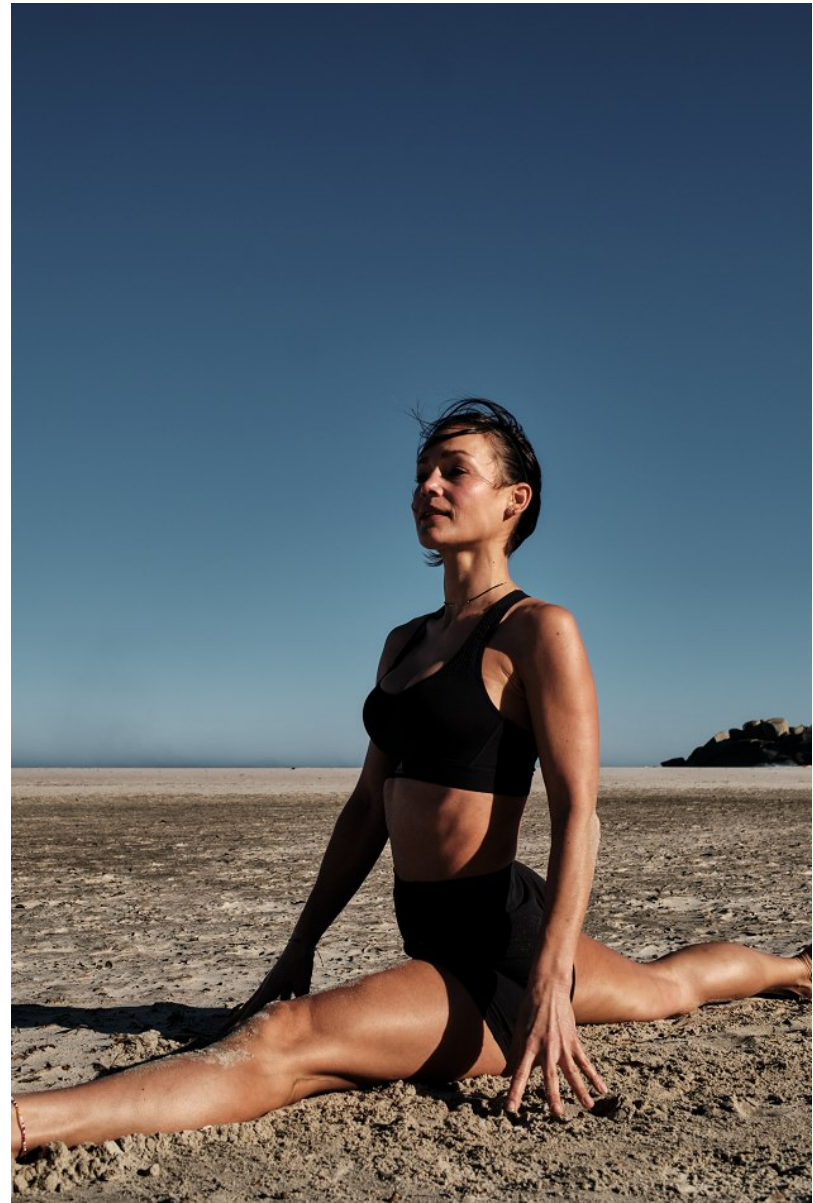

BOSS MODELS

CAPE TOWN

AGNES FISCHER

Height: 175cm Bust: 84cm Waist: 65cm Hips: 94cm Shoe: 5.5 UK Hair: Brown Eyes: Brown