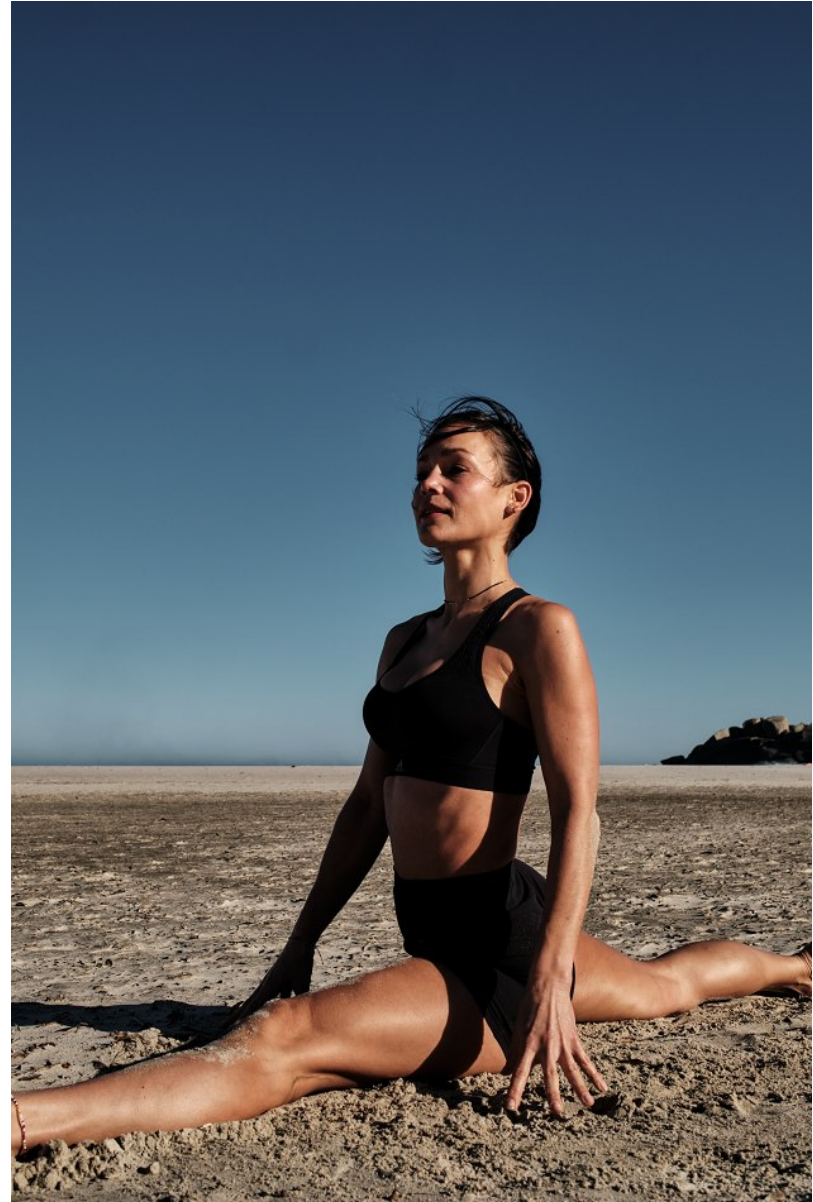

BOSS MODELS

CAPE TOWN

AGNES FISCHER

Height: 175cm Bust: 84cm Waist: 65cm Hips: 94cm Shoe: 5.5 UK Hair: Brown Eyes: Brown