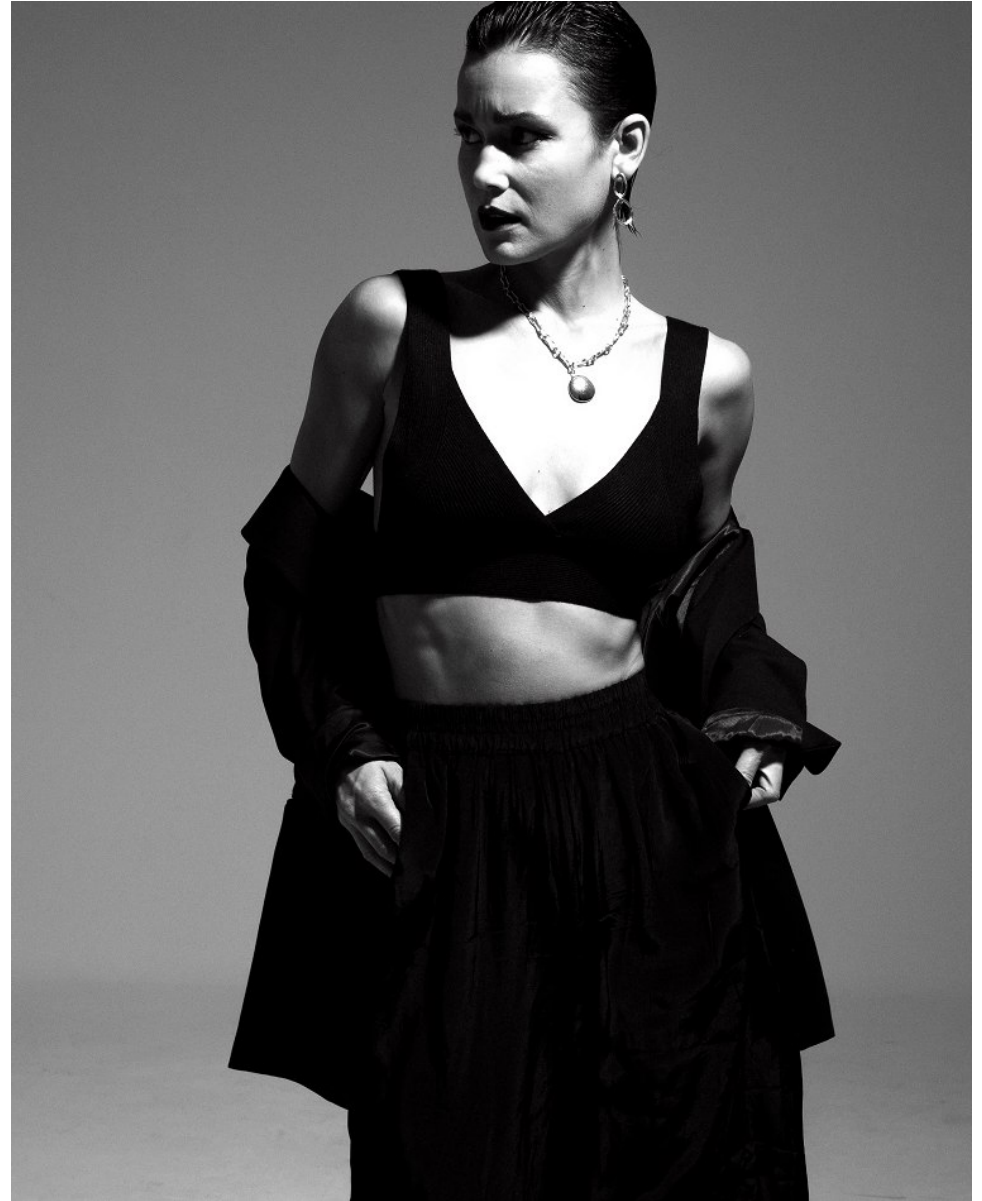

BOSS MODELS

CAPE TOWN

AGNES FISCHER

Height: 175cm Bust: 84cm Waist: 65cm Hips: 94cm Shoe: 5.5 UK Hair: Brown Eyes: Brown