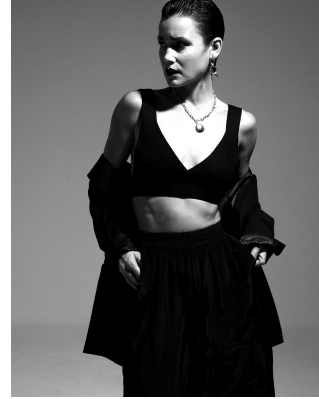

BOSS MODELS

CAPE TOWN

AGNES FISCHER

Height: 175cm Bust: 84cm Waist: 65cm Hips: 94cm Shoe: 5.5 UK Hair: Brown Eyes: Brown

BOSS MODELS

CAPE TOWN

AGNES FISCHER

Height: 175cm Bust: 84cm Waist: 65cm Hips: 94cm Shoe: 5.5 UK Hair: Brown Eyes: Brown

BOSS MODELS

CAPE TOWN

AGNES FISCHER

Height: 175cm Bust: 84cm Waist: 65cm Hips: 94cm Shoe: 5.5 UK Hair: Brown Eyes: Brown