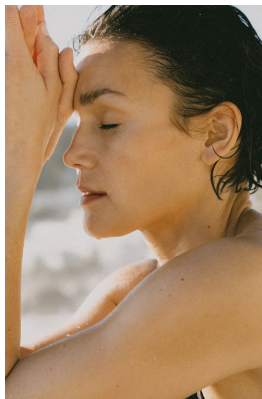

BOSS MODELS

CAPE TOWN

AGNES FISCHER

Height: 175cm Bust: 84cm Waist: 65cm Hips: 94cm Shoe: 5.5 UK Hair: Brown Eyes: Brown

BOSS MODELS

CAPE TOWN

AGNES FISCHER

Height: 175cm Bust: 84cm Waist: 65cm Hips: 94cm Shoe: 5.5 UK Hair: Brown Eyes: Brown

BOSS MODELS

CAPE TOWN

AGNES FISCHER

Height: 175cm Bust: 84cm Waist: 65cm Hips: 94cm Shoe: 5.5 UK Hair: Brown Eyes: Brown