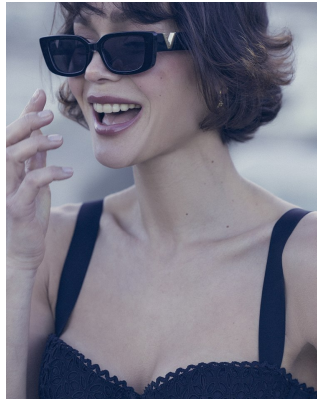

BOSS MODELS

CAPE TOWN

AGNES FISCHER

Height: 175cm Bust: 84cm Waist: 65cm Hips: 94cm Shoe: 5.5 UK Hair: Brown Eyes: Brown

BOSS MODELS

CAPE TOWN

AGNES FISCHER

Height: 175cm Bust: 84cm Waist: 65cm Hips: 94cm Shoe: 5.5 UK Hair: Brown Eyes: Brown

BOSS MODELS

CAPE TOWN

AGNES FISCHER

Height: 175cm Bust: 84cm Waist: 65cm Hips: 94cm Shoe: 5.5 UK Hair: Brown Eyes: Brown