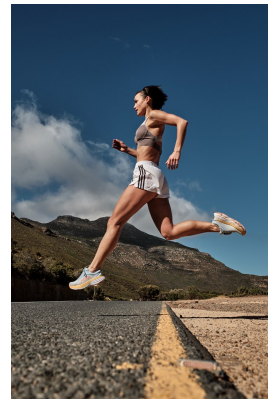

BOSS MODELS

CAPE TOWN

AGNES FISCHER

Height: 175cm Bust: 84cm Waist: 65cm Hips: 94cm Shoe: 5.5 UK Hair: Brown Eyes: Brown

BOSS MODELS

CAPE TOWN

AGNES FISCHER

Height: 175cm Bust: 84cm Waist: 65cm Hips: 94cm Shoe: 5.5 UK Hair: Brown Eyes: Brown

BOSS MODELS

CAPE TOWN

AGNES FISCHER

Height: 175cm Bust: 84cm Waist: 65cm Hips: 94cm Shoe: 5.5 UK Hair: Brown Eyes: Brown