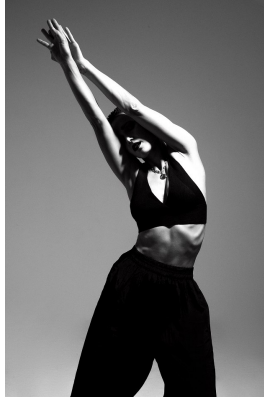

BOSS MODELS

CAPE TOWN

AGNES FISCHER

Height: 175cm Bust: 84cm Waist: 65cm Hips: 94cm Shoe: 5.5 UK Hair: Brown Eyes: Brown

BOSS MODELS

CAPE TOWN

AGNES FISCHER

Height: 175cm Bust: 84cm Waist: 65cm Hips: 94cm Shoe: 5.5 UK Hair: Brown Eyes: Brown

BOSS MODELS

CAPE TOWN

AGNES FISCHER

Height: 175cm Bust: 84cm Waist: 65cm Hips: 94cm Shoe: 5.5 UK Hair: Brown Eyes: Brown