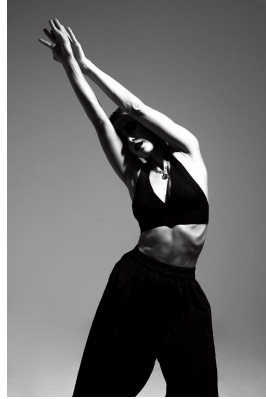

BOSS MODELS

CAPE TOWN

AGNES FISCHER

Height: 175cm Bust: 84cm Waist: 65cm Hips: 94cm Shoe: 5.5 UK Hair: Brown Eyes: Brown

BOSS MODELS

CAPE TOWN

AGNES FISCHER

Height: 175cm Bust: 84cm Waist: 65cm Hips: 94cm Shoe: 5.5 UK Hair: Brown Eyes: Brown

BOSS MODELS

CAPE TOWN

AGNES FISCHER

Height: 175cm Bust: 84cm Waist: 65cm Hips: 94cm Shoe: 5.5 UK Hair: Brown Eyes: Brown