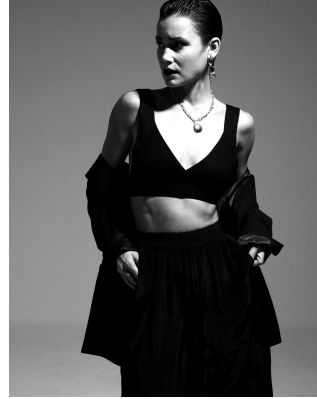

BOSS MODELS

CAPE TOWN

AGNES FISCHER

Height: 175cm Bust: 84cm Waist: 65cm Hips: 94cm Shoe: 5.5 UK Hair: Brown Eyes: Brown

BOSS MODELS

CAPE TOWN

AGNES FISCHER

Height: 175cm Bust: 84cm Waist: 65cm Hips: 94cm Shoe: 5.5 UK Hair: Brown Eyes: Brown

BOSS MODELS

CAPE TOWN

AGNES FISCHER

Height: 175cm Bust: 84cm Waist: 65cm Hips: 94cm Shoe: 5.5 UK Hair: Brown Eyes: Brown