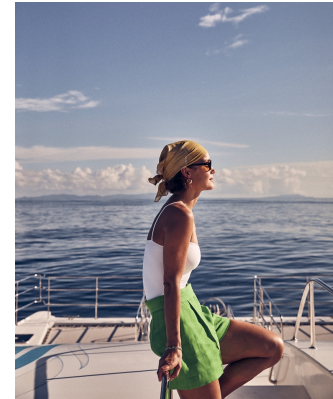

BOSS MODELS

CAPE TOWN

AGNES FISCHER

Height: 175cm Bust: 84cm Waist: 65cm Hips: 94cm Shoe: 5.5 UK Hair: Brown Eyes: Brown

BOSS MODELS

CAPE TOWN

AGNES FISCHER

Height: 175cm Bust: 84cm Waist: 65cm Hips: 94cm Shoe: 5.5 UK Hair: Brown Eyes: Brown