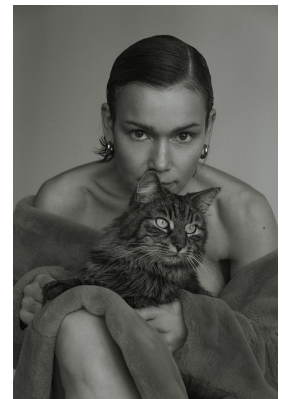

BOSS MODELS

CAPE TOWN

AGNES FISCHER

Height: 175cm Bust: 84cm Waist: 65cm Hips: 94cm Shoe: 5.5 UK Hair: Brown Eyes: Brown

BOSS MODELS

CAPE TOWN

AGNES FISCHER

Height: 175cm Bust: 84cm Waist: 65cm Hips: 94cm Shoe: 5.5 UK Hair: Brown Eyes: Brown

BOSS MODELS

CAPE TOWN

AGNES FISCHER

Height: 175cm Bust: 84cm Waist: 65cm Hips: 94cm Shoe: 5.5 UK Hair: Brown Eyes: Brown