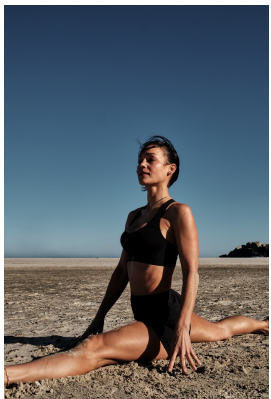

BOSS MODELS

CAPE TOWN

AGNES FISCHER

Height: 175cm Bust: 84cm Waist: 65cm Hips: 94cm Shoe: 5.5 UK Hair: Brown Eyes: Brown

BOSS MODELS

CAPE TOWN

AGNES FISCHER

Height: 175cm Bust: 84cm Waist: 65cm Hips: 94cm Shoe: 5.5 UK Hair: Brown Eyes: Brown

BOSS MODELS

CAPE TOWN

AGNES FISCHER

Height: 175cm Bust: 84cm Waist: 65cm Hips: 94cm Shoe: 5.5 UK Hair: Brown Eyes: Brown