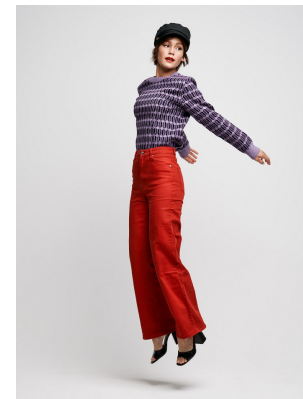

BOSS MODELS

CAPE TOWN

AGNES FISCHER

Height: 175cm Bust: 84cm Waist: 65cm Hips: 94cm Shoe: 5.5 UK Hair: Brown Eyes: Brown

BOSS MODELS

CAPE TOWN

AGNES FISCHER

Height: 175cm Bust: 84cm Waist: 65cm Hips: 94cm Shoe: 5.5 UK Hair: Brown Eyes: Brown

BOSS MODELS

CAPE TOWN

AGNES FISCHER

Height: 175cm Bust: 84cm Waist: 65cm Hips: 94cm Shoe: 5.5 UK Hair: Brown Eyes: Brown