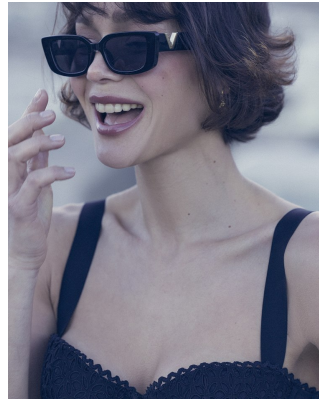

BOSS MODELS

CAPE TOWN

AGNES FISCHER

Height: 175cm Bust: 84cm Waist: 65cm Hips: 94cm Shoe: 5.5 UK Hair: Brown Eyes: Brown

BOSS MODELS

CAPE TOWN

AGNES FISCHER

Height: 175cm Bust: 84cm Waist: 65cm Hips: 94cm Shoe: 5.5 UK Hair: Brown Eyes: Brown

BOSS MODELS

CAPE TOWN

AGNES FISCHER

Height: 175cm Bust: 84cm Waist: 65cm Hips: 94cm Shoe: 5.5 UK Hair: Brown Eyes: Brown