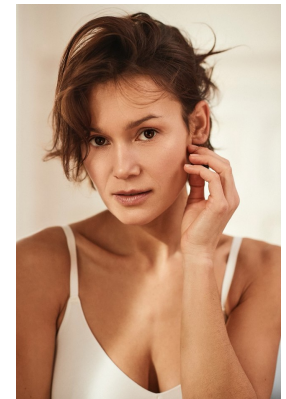

BOSS MODELS

CAPE TOWN

AGNES FISCHER

Height: 175cm Bust: 84cm Waist: 65cm Hips: 94cm Shoe: 5.5 UK Hair: Brown Eyes: Brown

BOSS MODELS

CAPE TOWN

AGNES FISCHER

Height: 175cm Bust: 84cm Waist: 65cm Hips: 94cm Shoe: 5.5 UK Hair: Brown Eyes: Brown

BOSS MODELS

CAPE TOWN

AGNES FISCHER

Height: 175cm Bust: 84cm Waist: 65cm Hips: 94cm Shoe: 5.5 UK Hair: Brown Eyes: Brown