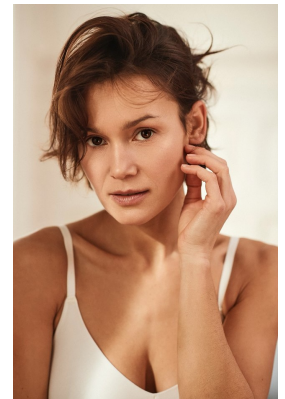

BOSS MODELS

CAPE TOWN

AGNES FISCHER

Height: 175cm Bust: 84cm Waist: 65cm Hips: 94cm Shoe: 5.5 UK Hair: Brown Eyes: Brown

BOSS MODELS

CAPE TOWN

AGNES FISCHER

Height: 175cm Bust: 84cm Waist: 65cm Hips: 94cm Shoe: 5.5 UK Hair: Brown Eyes: Brown

BOSS MODELS

CAPE TOWN

AGNES FISCHER

Height: 175cm Bust: 84cm Waist: 65cm Hips: 94cm Shoe: 5.5 UK Hair: Brown Eyes: Brown