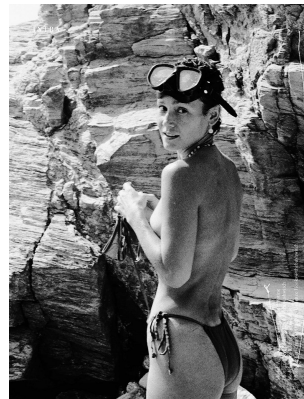

BOSS MODELS

CAPE TOWN

AGNES FISCHER

Height: 175cm Bust: 84cm Waist: 65cm Hips: 94cm Shoe: 5.5 UK Hair: Brown Eyes: Brown

BOSS MODELS

CAPE TOWN

AGNES FISCHER

Height: 175cm Bust: 84cm Waist: 65cm Hips: 94cm Shoe: 5.5 UK Hair: Brown Eyes: Brown

BOSS MODELS

CAPE TOWN

AGNES FISCHER

Height: 175cm Bust: 84cm Waist: 65cm Hips: 94cm Shoe: 5.5 UK Hair: Brown Eyes: Brown