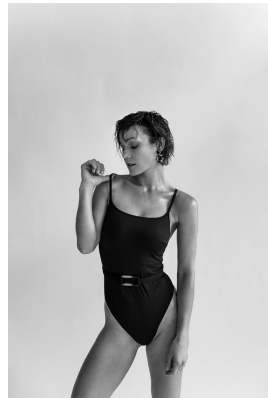

BOSS MODELS

CAPE TOWN

AGNES FISCHER

Height: 175cm Bust: 84cm Waist: 65cm Hips: 94cm Shoe: 5.5 UK Hair: Brown Eyes: Brown

BOSS MODELS

CAPE TOWN

AGNES FISCHER

Height: 175cm Bust: 84cm Waist: 65cm Hips: 94cm Shoe: 5.5 UK Hair: Brown Eyes: Brown

BOSS MODELS

CAPE TOWN

AGNES FISCHER

Height: 175cm Bust: 84cm Waist: 65cm Hips: 94cm Shoe: 5.5 UK Hair: Brown Eyes: Brown