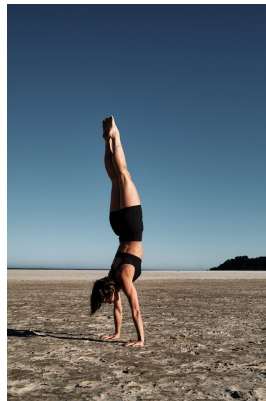

BOSS MODELS

CAPE TOWN

AGNES FISCHER

Height: 175cm Bust: 84cm Waist: 65cm Hips: 94cm Shoe: 5.5 UK Hair: Brown Eyes: Brown

BOSS MODELS

CAPE TOWN

AGNES FISCHER

Height: 175cm Bust: 84cm Waist: 65cm Hips: 94cm Shoe: 5.5 UK Hair: Brown Eyes: Brown

BOSS MODELS

CAPE TOWN

AGNES FISCHER

Height: 175cm Bust: 84cm Waist: 65cm Hips: 94cm Shoe: 5.5 UK Hair: Brown Eyes: Brown