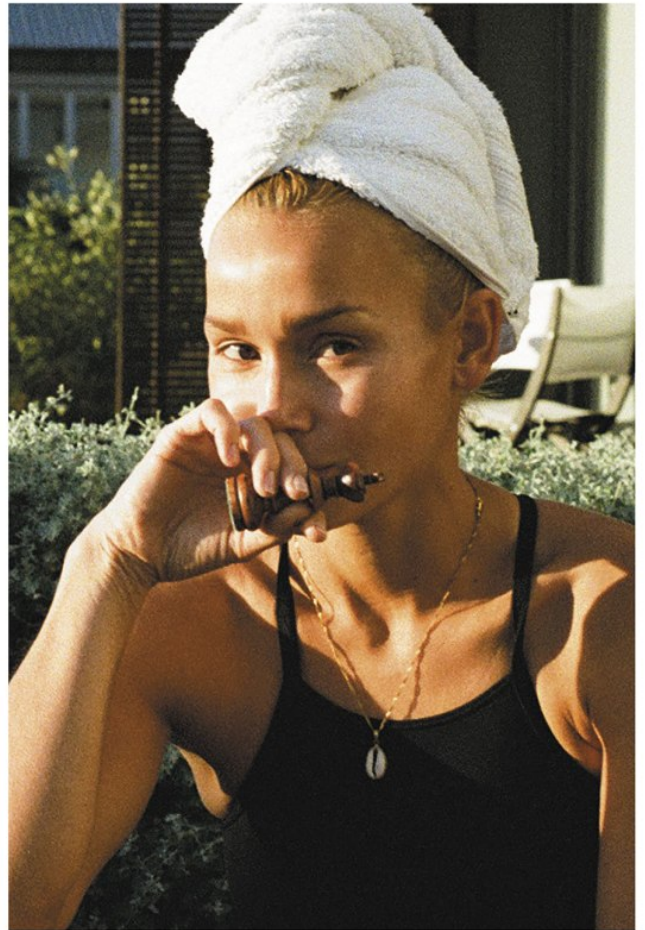

BOSS MODELS

CAPE TOWN

AGNES FISCHER

Height: 175cm Bust: 84cm Waist: 65cm Hips: 94cm Shoe: 5.5 UK Hair: Brown Eyes: Brown

BOSS MODELS

CAPE TOWN

512

513