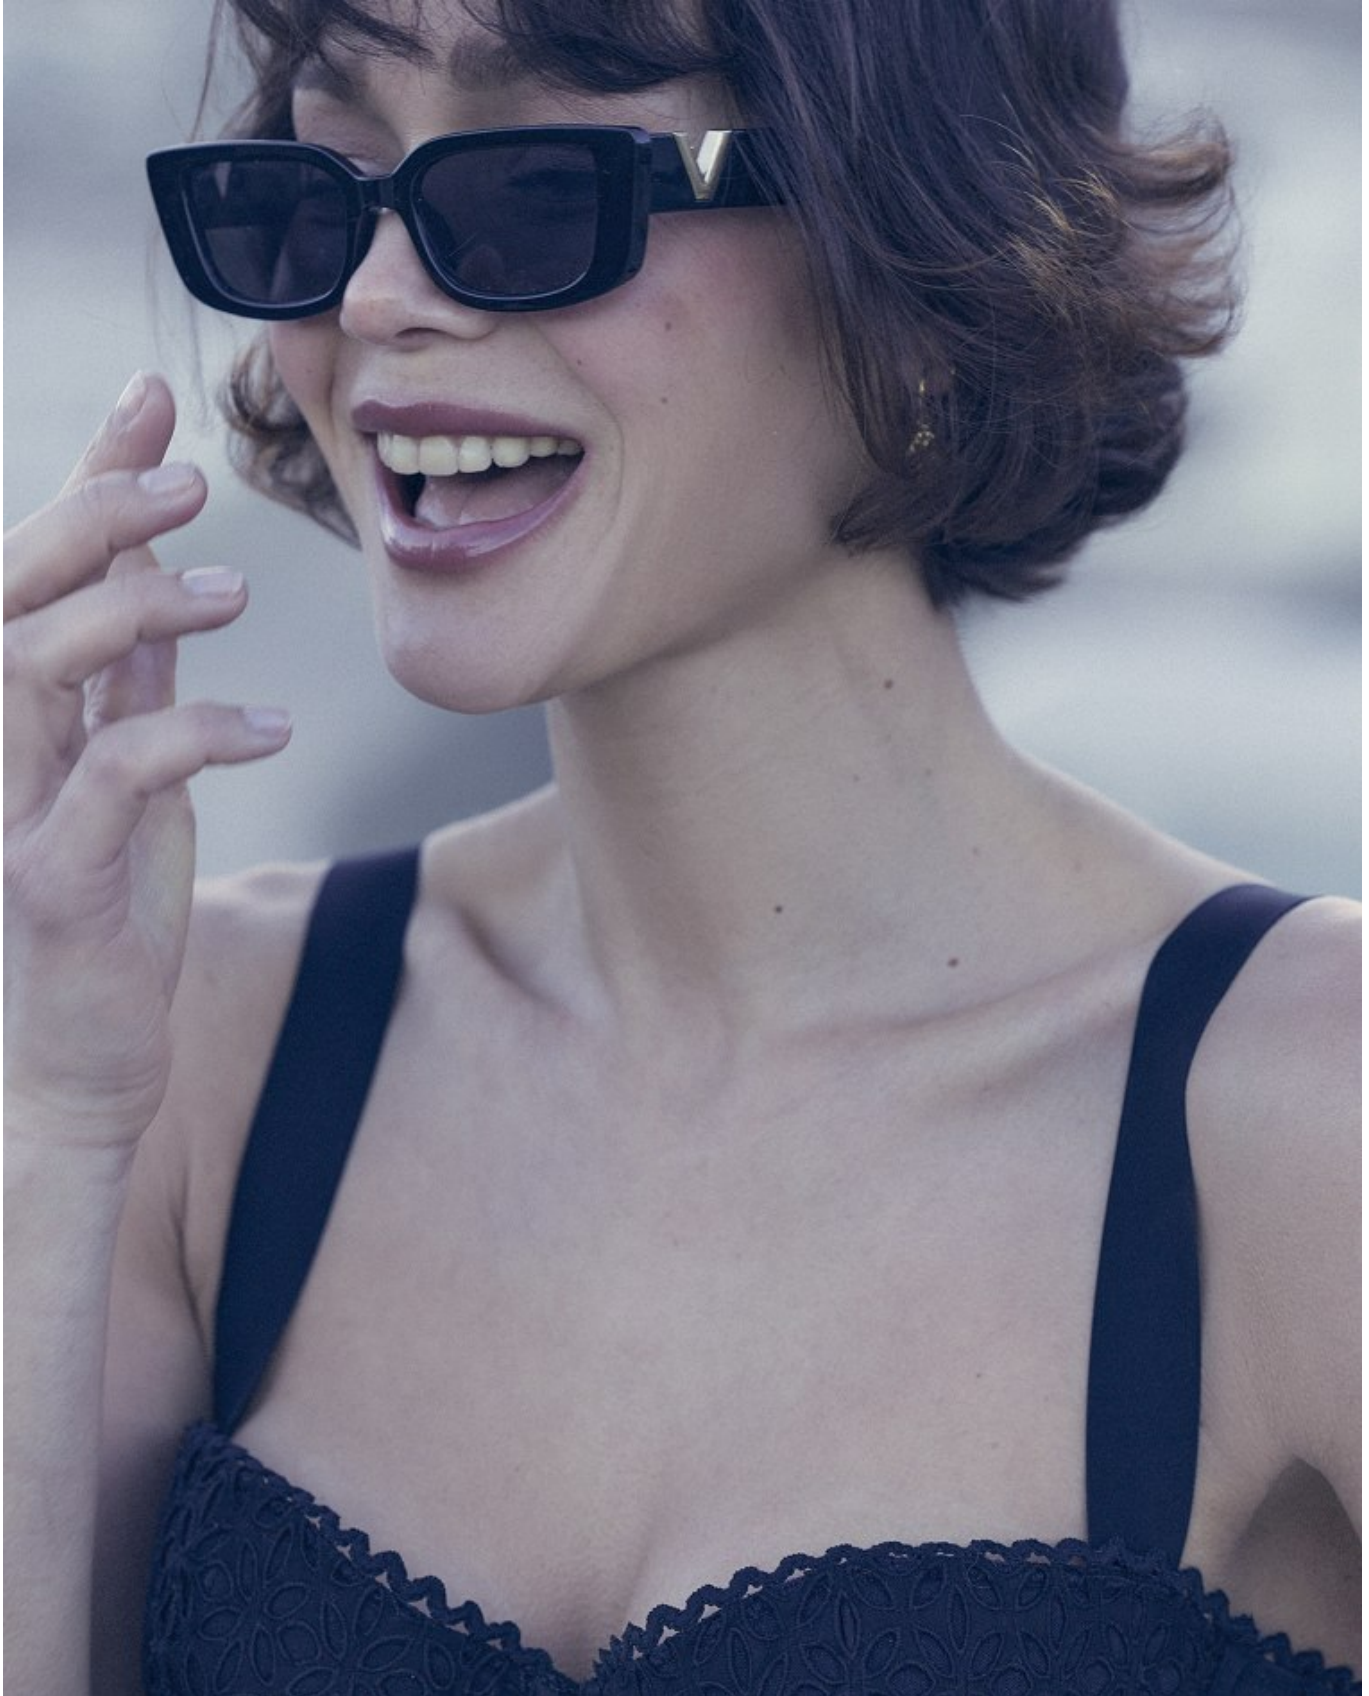

BOSS MODELS

CAPE TOWN

AGNES FISCHER

Height: 175cm Bust: 84cm Waist: 65cm Hips: 94cm Shoe: 5.5 UK Hair: Brown Eyes: Brown