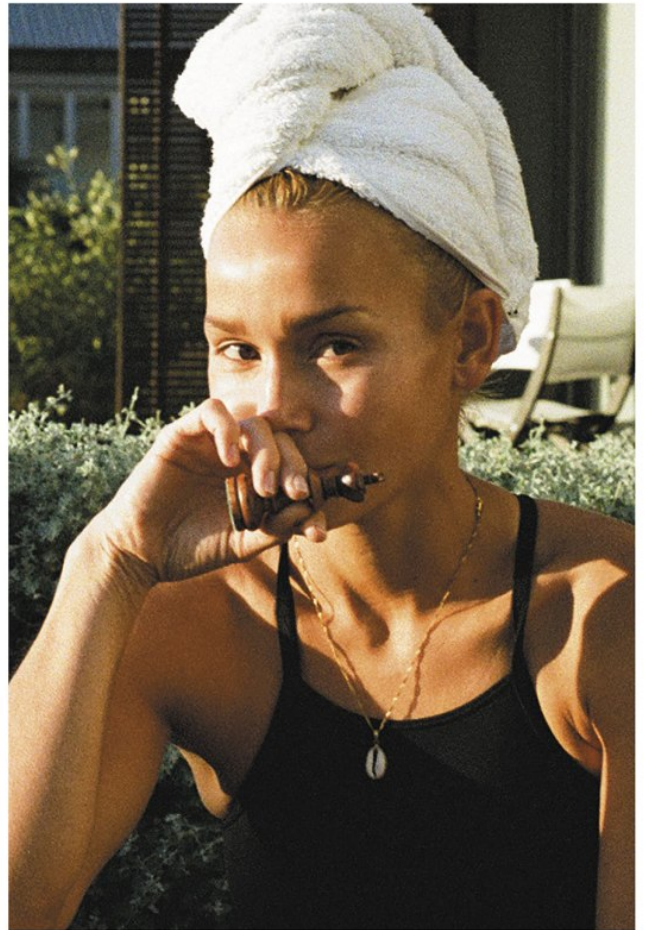

BOSS MODELS

CAPE TOWN

AGNES FISCHER

Height: 175cm Bust: 84cm Waist: 65cm Hips: 94cm Shoe: 5.5 UK Hair: Brown Eyes: Brown

BOSS MODELS

CAPE TOWN

#OFFTHERAILS

OFFTHERAILS