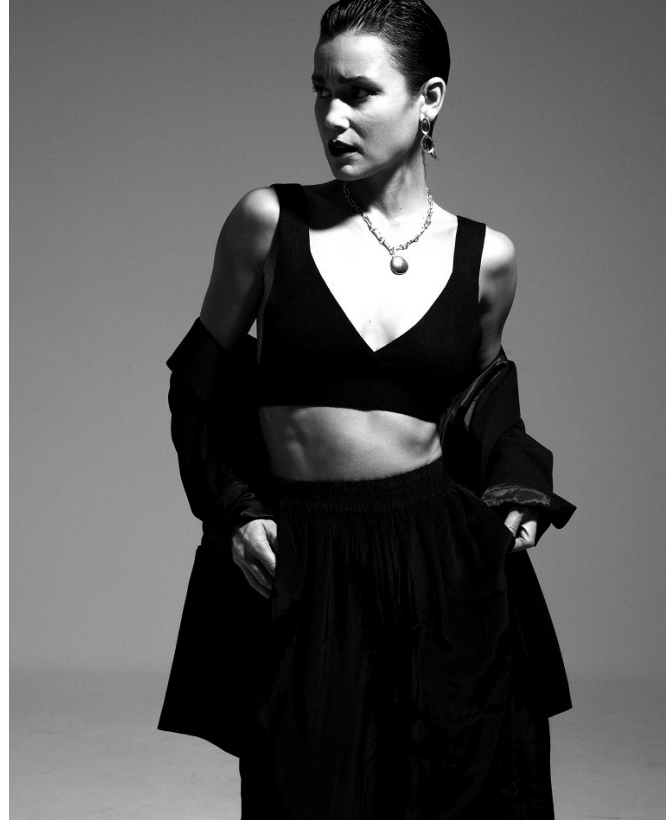

BOSS MODELS

CAPE TOWN

AGNES FISCHER

Height: 175cm Bust: 84cm Waist: 65cm Hips: 94cm Shoe: 5.5 UK Hair: Brown Eyes: Brown