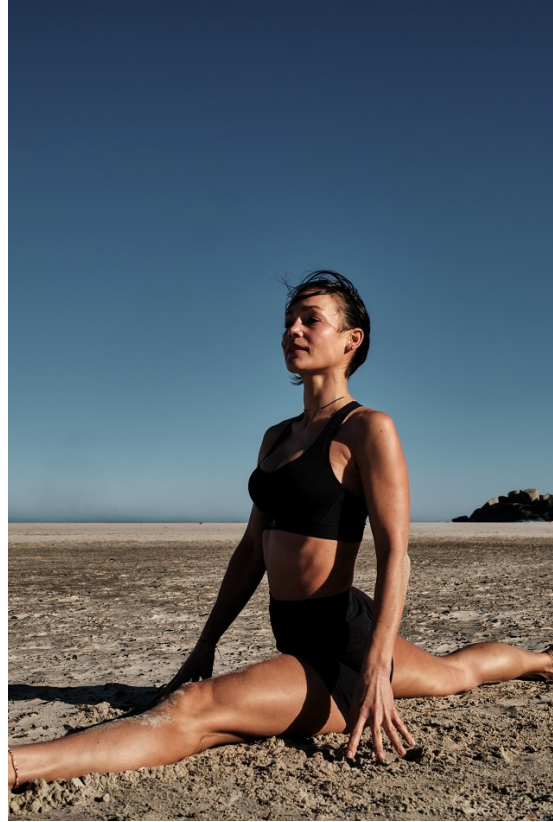

BOSS MODELS

CAPE TOWN

AGNES FISCHER

Height: 175cm Bust: 84cm Waist: 65cm Hips: 94cm Shoe: 5.5 UK Hair: Brown Eyes: Brown

BOSS MODELS

CAPE TOWN

AGNES FISCHER

Height: 175cm Bust: 84cm Waist: 65cm Hips: 94cm Shoe: 5.5 UK Hair: Brown Eyes: Brown