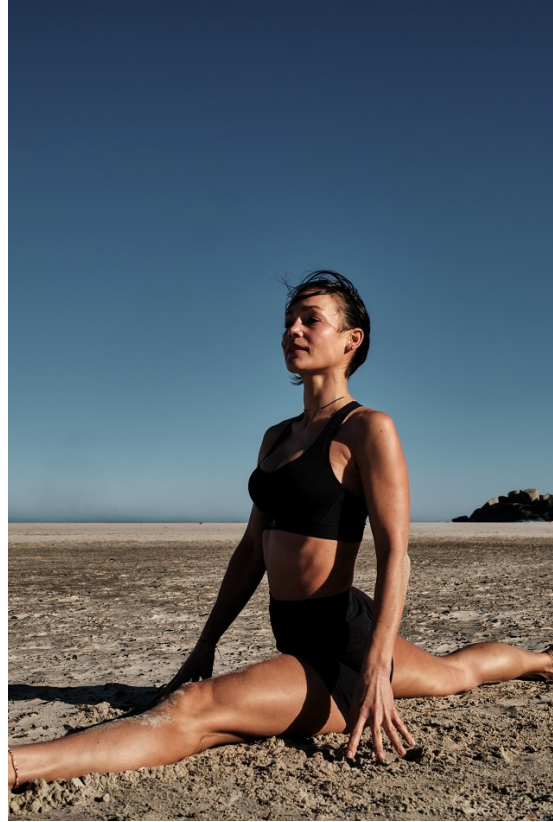

# BOSS MODELS

CAPE TOWN

AGNES FISCHER

Height: 175cm Bust: 84cm Waist: 65cm Hips: 94cm Shoe: 5.5 UK Hair: Brown Eyes: Brown