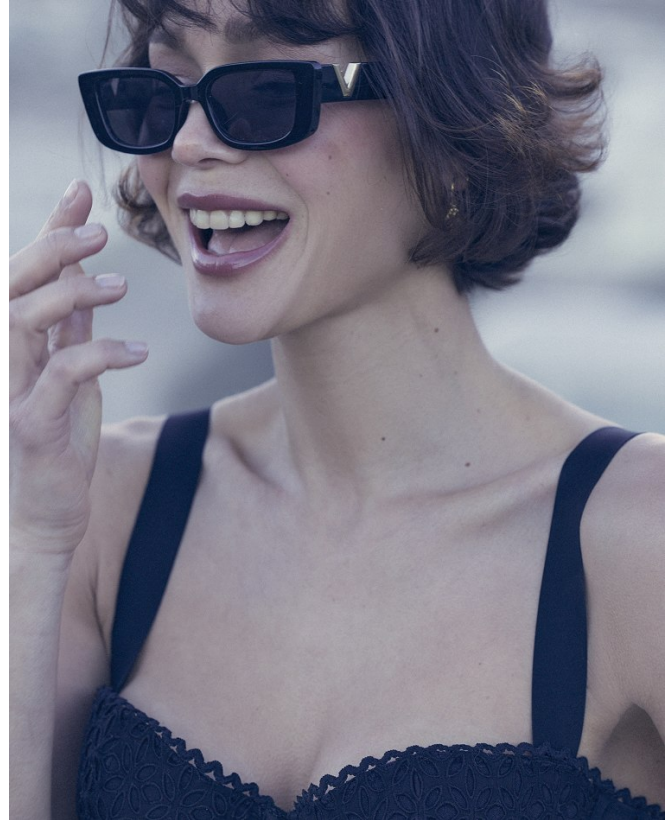

BOSS MODELS

CAPE TOWN

AGNES FISCHER

Height: 175cm Bust: 84cm Waist: 65cm Hips: 94cm Shoe: 5.5 UK Hair: Brown Eyes: Brown