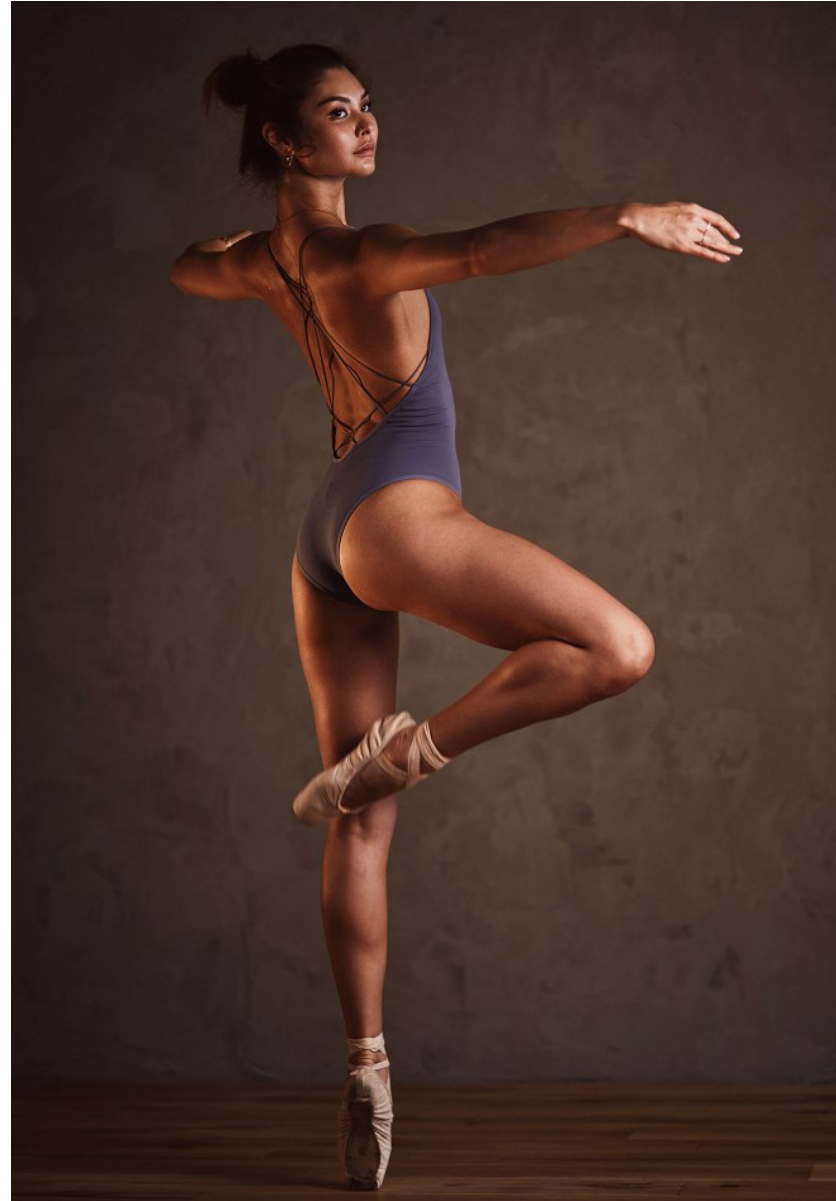

BOSS MODELS

CAPE TOWN

JANINA JUNG

Height: 176cm Bust: 80cm Waist: 60cm Hips: 89cm Shoe: 6 UK Hair: Brown Eyes: Brown