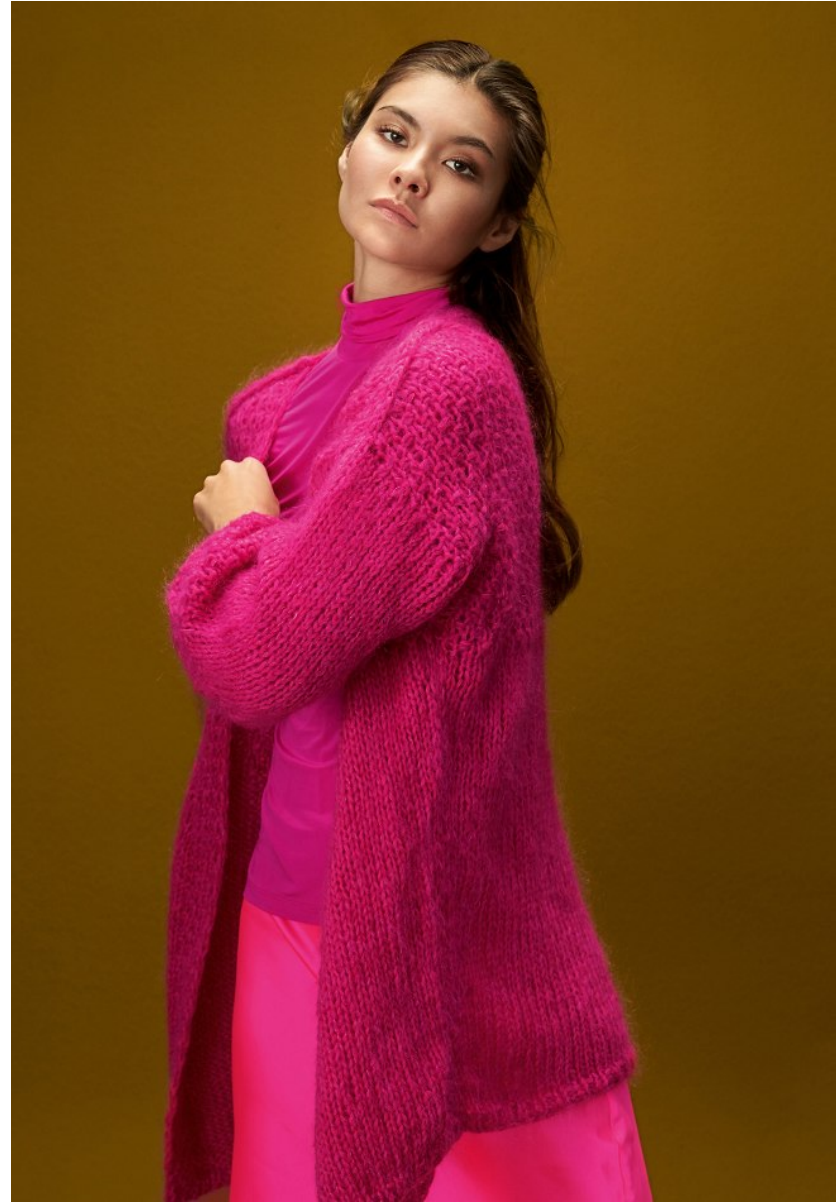

BOSS MODELS

CAPE TOWN

JANINA JUNG

Height: 176cm Bust: 80cm Waist: 60cm Hips: 89cm Shoe: 6 UK Hair: Brown Eyes: Brown