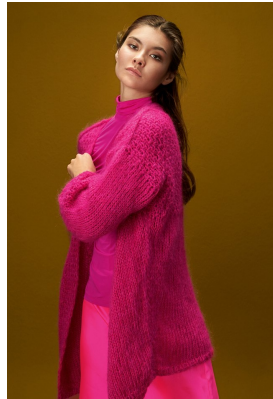

# BOSS MODELS

CAPE TOWN

## JANINA JUNG

Height: 176cm Bust: 80cm Waist: 60cm Hips: 89cm Shoe: 6 UK Hair: Brown Eyes: Brown

# BOSS MODELS

CAPE TOWN

JANINA JUNG

Height: 176cm Bust: 80cm Waist: 60cm Hips: 89cm Shoe: 6 UK Hair: Brown Eyes: Brown