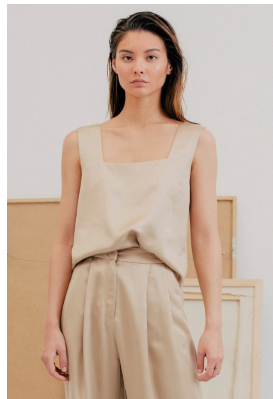

BOSS MODELS

CAPE TOWN

JANINA JUNG

Height: 176cm Bust: 80cm Waist: 60cm Hips: 89cm Shoe: 6 UK Hair: Brown Eyes: Brown

BOSS MODELS

CAPE TOWN

JANINA JUNG

Height: 176cm Bust: 80cm Waist: 60cm Hips: 89cm Shoe: 6 UK Hair: Brown Eyes: Brown