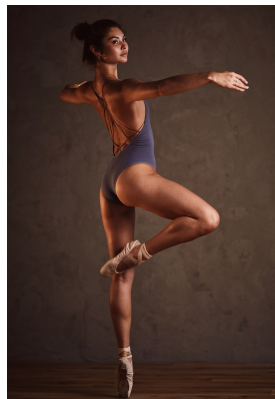

# BOSS MODELS

CAPE TOWN

## JANINA JUNG

Height: 176cm Bust: 80cm Waist: 60cm Hips: 89cm Shoe: 6 UK Hair: Brown Eyes: Brown

# BOSS MODELS

CAPE TOWN

JANINA JUNG

Height: 176cm Bust: 80cm Waist: 60cm Hips: 89cm Shoe: 6 UK Hair: Brown Eyes: Brown