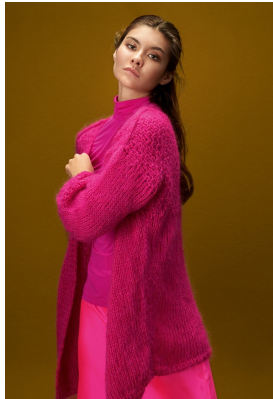

BOSS MODELS

CAPE TOWN

JANINA JUNG

Height: 176cm Bust: 80cm Waist: 60cm Hips: 89cm Shoe: 6 UK Hair: Brown Eyes: Brown

BOSS MODELS

CAPE TOWN

JANINA JUNG

Height: 176cm Bust: 80cm Waist: 60cm Hips: 89cm Shoe: 6 UK Hair: Brown Eyes: Brown