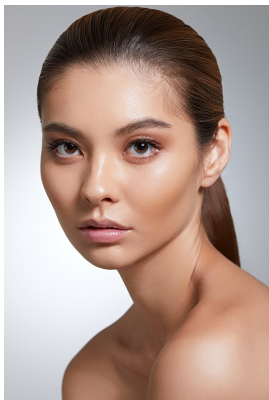

BOSS MODELS

CAPE TOWN

JANINA JUNG

Height: 176cm Bust: 80cm Waist: 60cm Hips: 89cm Shoe: 6 UK Hair: Brown Eyes: Brown

BOSS MODELS

CAPE TOWN

JANINA JUNG

Height: 176cm Bust: 80cm Waist: 60cm Hips: 89cm Shoe: 6 UK Hair: Brown Eyes: Brown