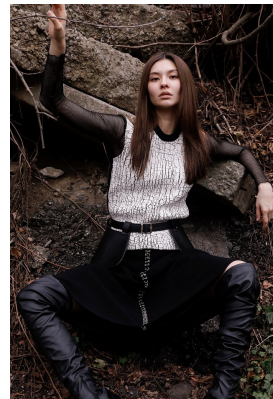

BOSS MODELS

CAPE TOWN

JANINA JUNG

Height: 176cm Bust: 80cm Waist: 60cm Hips: 89cm Shoe: 6 UK Hair: Brown Eyes: Brown

BOSS MODELS

CAPE TOWN

JANINA JUNG

Height: 176cm Bust: 80cm Waist: 60cm Hips: 89cm Shoe: 6 UK Hair: Brown Eyes: Brown