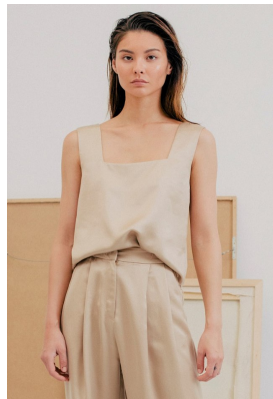

# BOSS MODELS

CAPE TOWN

## JANINA JUNG

Height: 176cm Bust: 80cm Waist: 60cm Hips: 89cm Shoe: 6 UK Hair: Brown Eyes: Brown

# BOSS MODELS

CAPE TOWN

JANINA JUNG

Height: 176cm Bust: 80cm Waist: 60cm Hips: 89cm Shoe: 6 UK Hair: Brown Eyes: Brown