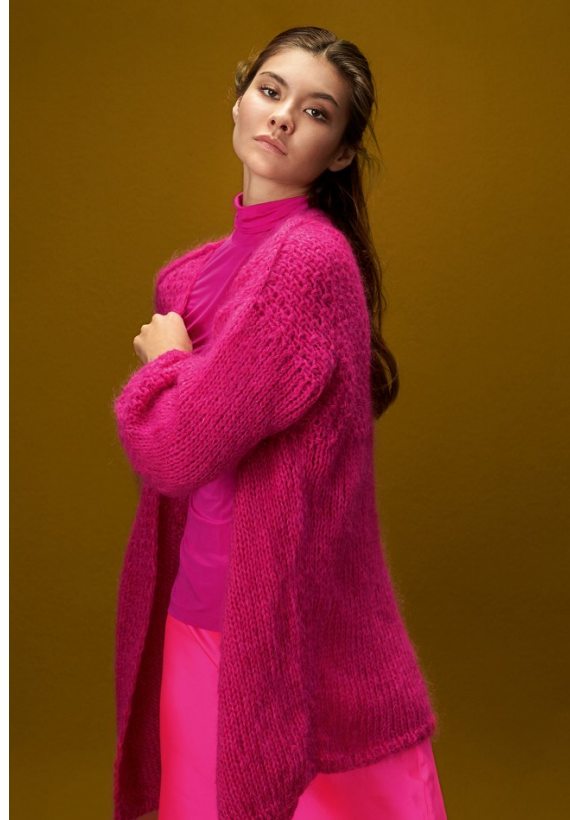

BOSS MODELS

CAPE TOWN

JANINA JUNG

Height: 176cm Bust: 80cm Waist: 60cm Hips: 89cm Shoe: 6 UK Hair: Brown Eyes: Brown

BOSS MODELS

CAPE TOWN

JANINA JUNG

Height: 176cm Bust: 80cm Waist: 60cm Hips: 89cm Shoe: 6 UK Hair: Brown Eyes: Brown