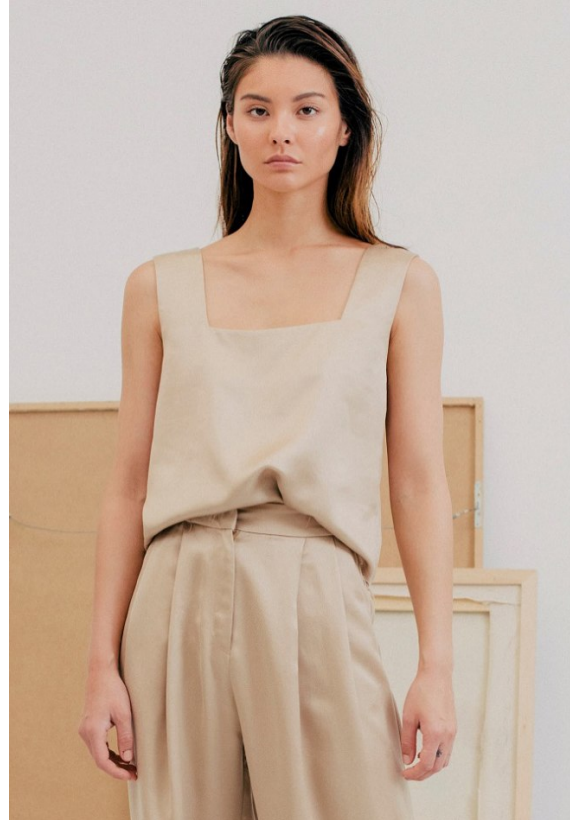

BOSS MODELS

CAPE TOWN

JANINA JUNG

Height: 176cm Bust: 80cm Waist: 60cm Hips: 89cm Shoe: 6 UK Hair: Brown Eyes: Brown

BOSS MODELS

CAPE TOWN

JANINA JUNG

Height: 176cm Bust: 80cm Waist: 60cm Hips: 89cm Shoe: 6 UK Hair: Brown Eyes: Brown