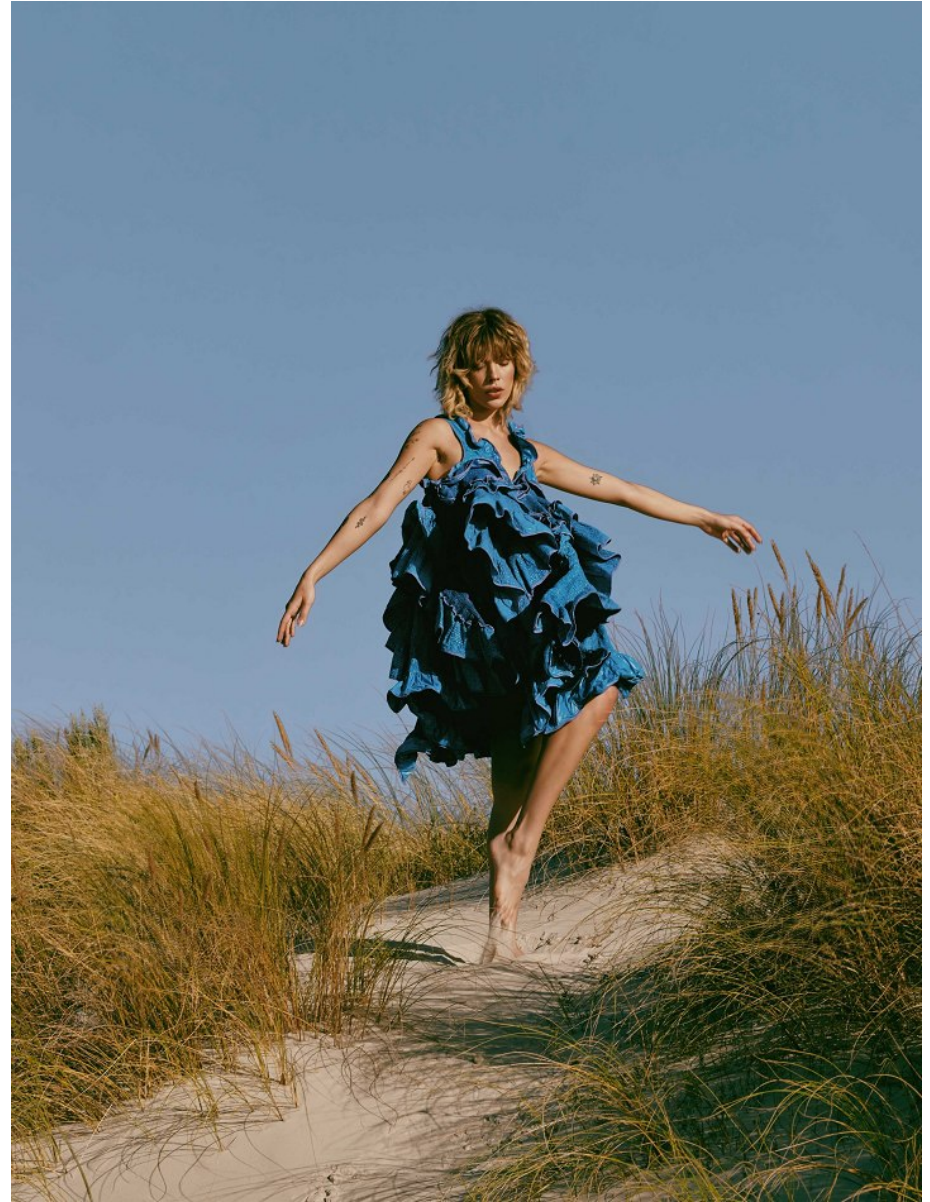

BOSS MODELS

CAPE TOWN

Height: 176cm Bust: 81cm Waist: 63cm Hips: 89cm Shoe: 7 UK Hair: Blonde Eyes: Blue