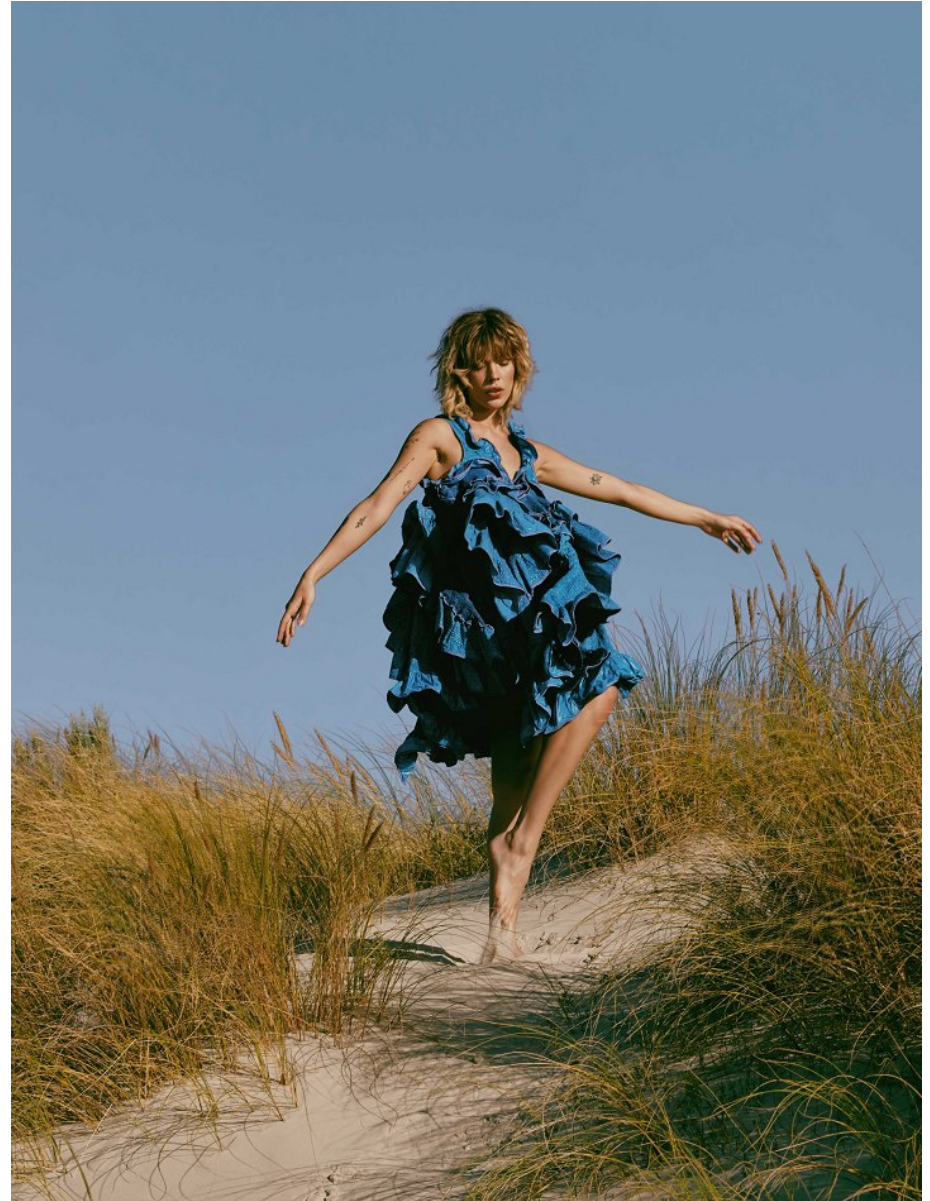

BOSS MODELS

CAPE TOWN

LESLIE MALSO

Height: 176cm Bust: 81cm Waist: 63cm Hips: 89cm Shoe: 7 UK Hair: Blonde Eyes: Blue