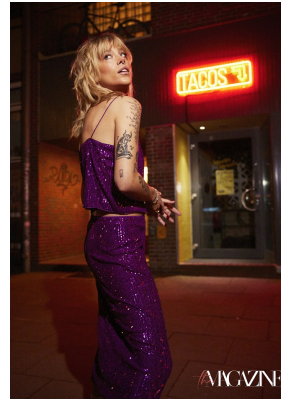

BOSS MODELS

CAPE TOWN

LESLIE MALSO

Height: 176cm Bust: 81cm Waist: 63cm Hips: 89cm Shoe: 7 UK Hair: Blonde Eyes: Blue

BOSS MODELS

CAPE TOWN

LESLIE MALSO

Height: 176cm Bust: 81cm Waist: 63cm Hips: 89cm Shoe: 7 UK Hair: Blonde Eyes: Blue