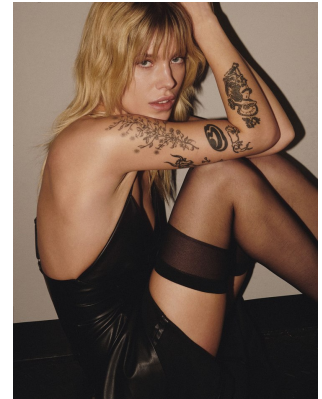

BOSS MODELS

CAPE TOWN

LESLIE MALSO

Height: 176cm Bust: 81cm Waist: 63cm Hips: 89cm Shoe: 7 UK Hair: Blonde Eyes: Blue

BOSS MODELS

CAPE TOWN

LESLIE MALSO

Height: 176cm Bust: 81cm Waist: 63cm Hips: 89cm Shoe: 7 UK Hair: Blonde Eyes: Blue