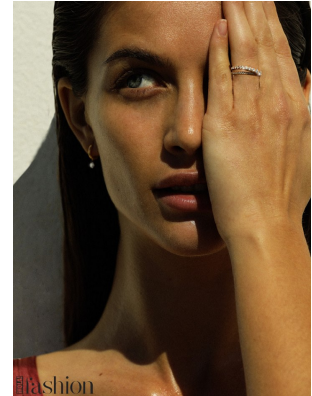

# BOSS MODELS

CAPE TOWN

## DESIRE CORDERO

Height: 178cm Bust: 89cm Waist: 64cm Hips: 96cm Shoe: 6 UK Hair: Light Brown Eyes: Green