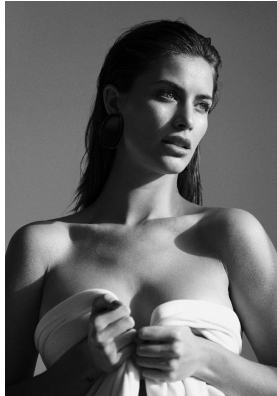

BOSS MODELS

CAPE TOWN

DESIRE CORDERO

Height: 178cm Bust: 89cm Waist: 64cm Hips: 96cm Shoe: 6 UK Hair: Light Brown Eyes: Green

BOSS MODELS

CAPE TOWN

DESIRE CORDERO

Height: 178cm Bust: 89cm Waist: 64cm Hips: 96cm Shoe: 6 UK Hair: Light Brown Eyes: Green

BOSS MODELS

CAPE TOWN

DESIRE CORDERO

Height: 178cm Bust: 89cm Waist: 64cm Hips: 96cm Shoe: 6 UK Hair: Light Brown Eyes: Green