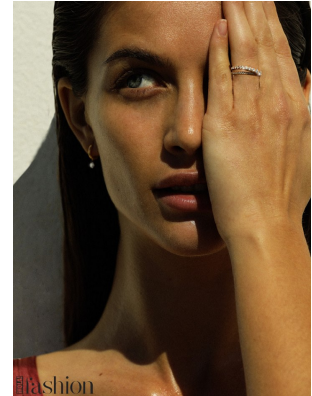

BOSS MODELS

CAPE TOWN

DESIRE CORDERO

Height: 178cm Bust: 89cm Waist: 64cm Hips: 96cm Shoe: 6 UK Hair: Light Brown Eyes: Green

BOSS MODELS

CAPE TOWN

DESIRE CORDERO

Height: 178cm Bust: 89cm Waist: 64cm Hips: 96cm Shoe: 6 UK Hair: Light Brown Eyes: Green

BOSS MODELS

CAPE TOWN

DESIRE CORDERO

Height: 178cm Bust: 89cm Waist: 64cm Hips: 96cm Shoe: 6 UK Hair: Light Brown Eyes: Green