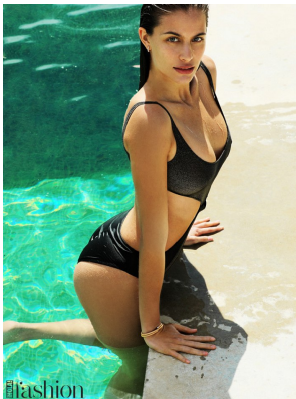

BOSS MODELS

CAPE TOWN

DESIRE CORDERO

Height: 178cm Bust: 89cm Waist: 64cm Hips: 96cm Shoe: 6 UK Hair: Light Brown Eyes: Green

BOSS MODELS

CAPE TOWN

DESIRE CORDERO

Height: 178cm Bust: 89cm Waist: 64cm Hips: 96cm Shoe: 6 UK Hair: Light Brown Eyes: Green

BOSS MODELS

CAPE TOWN

DESIRE CORDERO

Height: 178cm Bust: 89cm Waist: 64cm Hips: 96cm Shoe: 6 UK Hair: Light Brown Eyes: Green