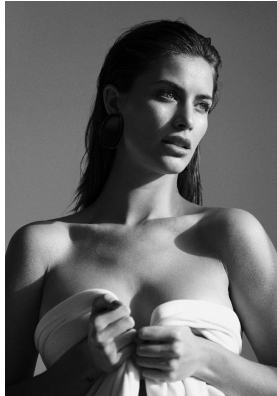

# BOSS MODELS

CAPE TOWN

## DESIRE CORDERO

Height: 178cm Bust: 89cm Waist: 64cm Hips: 96cm Shoe: 6 UK Hair: Light Brown Eyes: Green