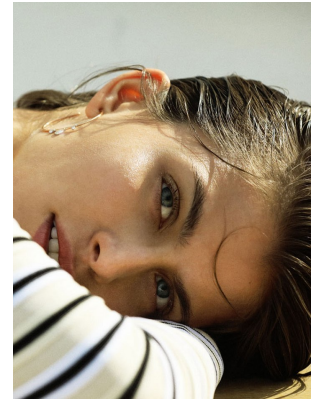

BOSS MODELS

CAPE TOWN

DESIRE CORDERO

Height: 178cm Bust: 89cm Waist: 64cm Hips: 96cm Shoe: 6 UK Hair: Light Brown Eyes: Green

BOSS MODELS

CAPE TOWN

DESIRE CORDERO

Height: 178cm Bust: 89cm Waist: 64cm Hips: 96cm Shoe: 6 UK Hair: Light Brown Eyes: Green

BOSS MODELS

CAPE TOWN

DESIRE CORDERO

Height: 178cm Bust: 89cm Waist: 64cm Hips: 96cm Shoe: 6 UK Hair: Light Brown Eyes: Green