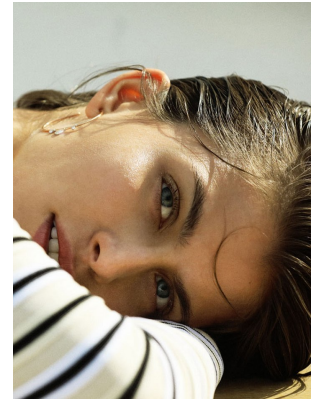

# BOSS MODELS

CAPE TOWN

## DESIRE CORDERO

Height: 178cm Bust: 89cm Waist: 64cm Hips: 96cm Shoe: 6 UK Hair: Light Brown Eyes: Green