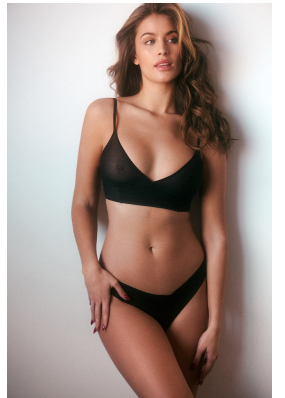

BOSS MODELS

CAPE TOWN

DESIRE CORDERO

Height: 178cm Bust: 89cm Waist: 64cm Hips: 96cm Shoe: 6 UK Hair: Light Brown Eyes: Green

BOSS MODELS

CAPE TOWN

DESIRE CORDERO

Height: 178cm Bust: 89cm Waist: 64cm Hips: 96cm Shoe: 6 UK Hair: Light Brown Eyes: Green

BOSS MODELS

CAPE TOWN

DESIRE CORDERO

Height: 178cm Bust: 89cm Waist: 64cm Hips: 96cm Shoe: 6 UK Hair: Light Brown Eyes: Green