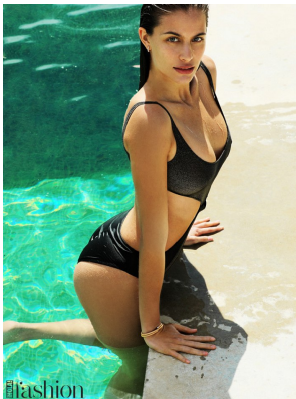

# BOSS MODELS

CAPE TOWN

## DESIRE CORDERO

Height: 178cm Bust: 89cm Waist: 64cm Hips: 96cm Shoe: 6 UK Hair: Light Brown Eyes: Green