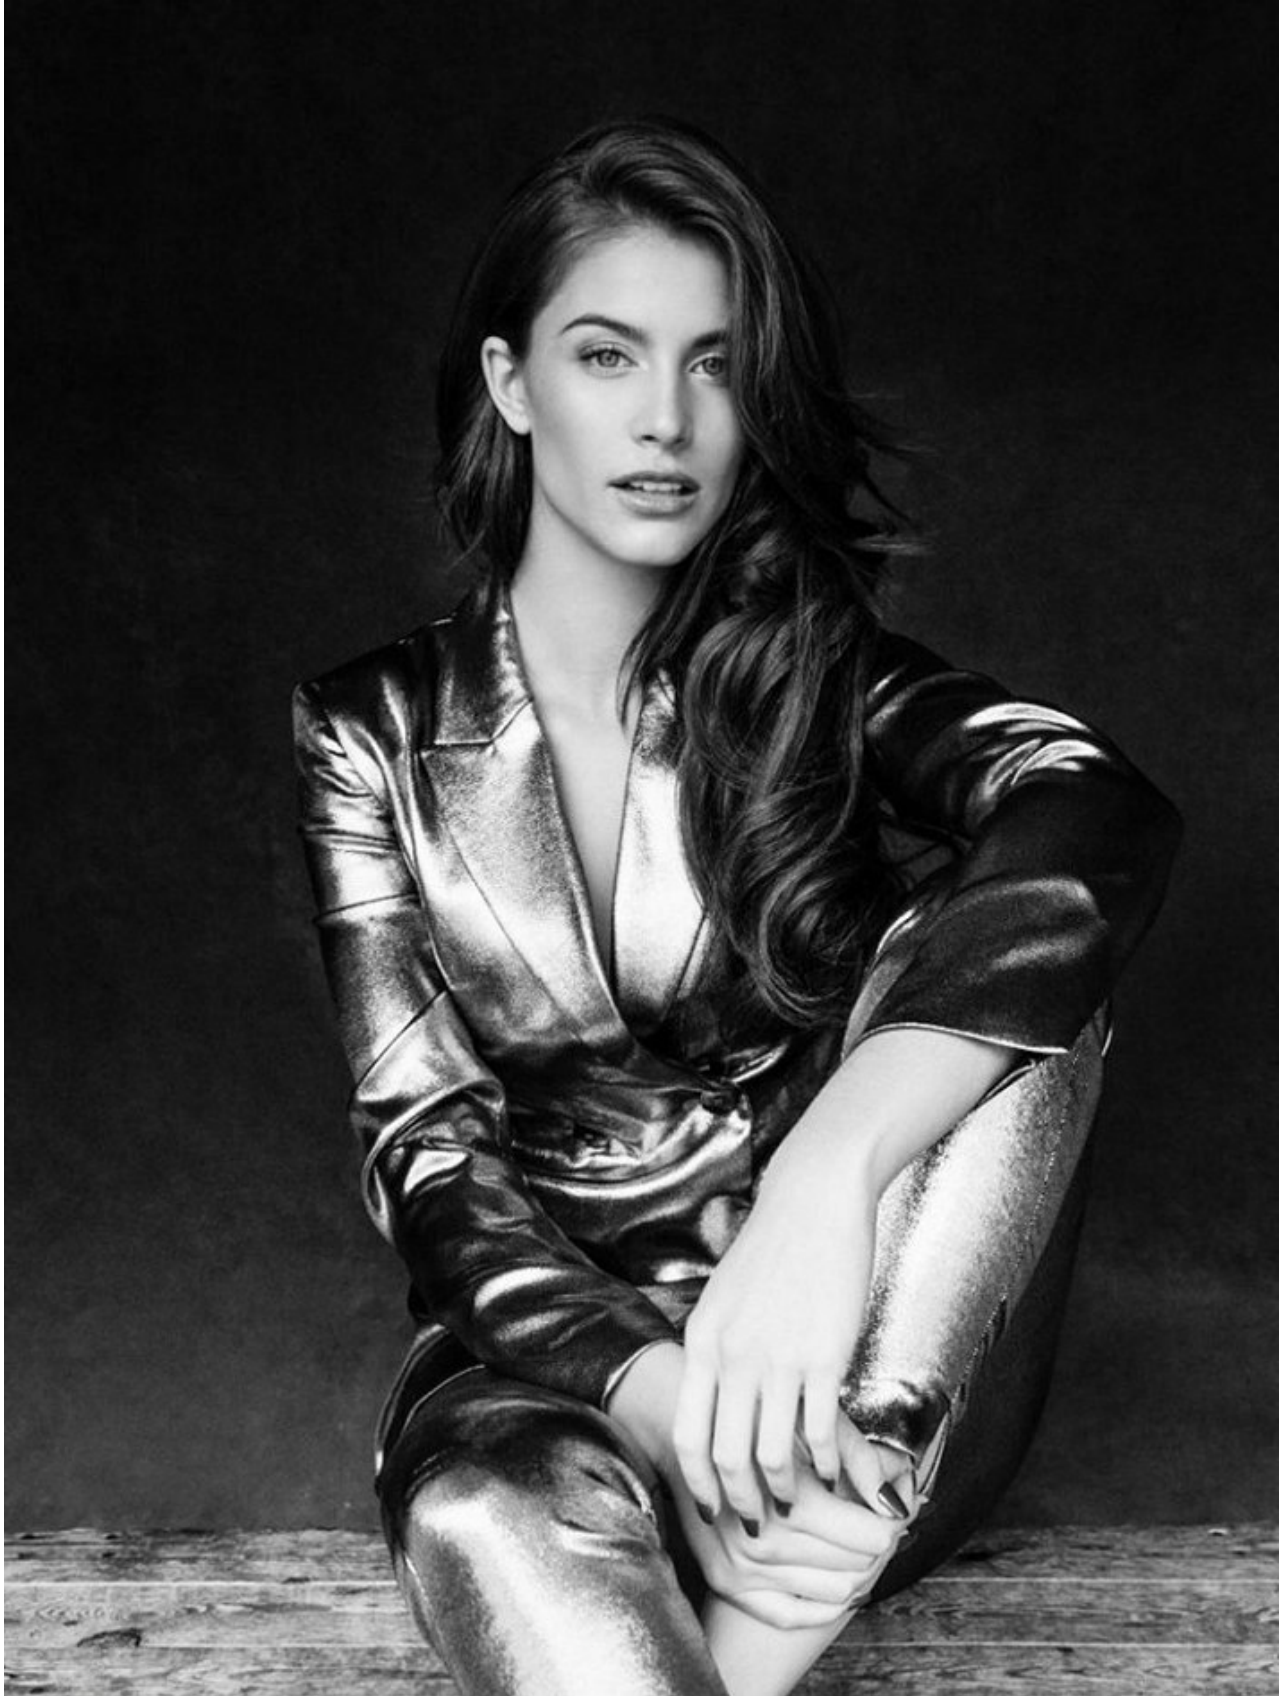

DESIRE CORDERO

BOSS MODELS

CAPE TOWN

DESIRE CORDERO

Height: 178cm Bust: 89cm Waist: 64cm Hips: 96cm Shoe: 6 UK Hair: Light Brown Eyes: Green