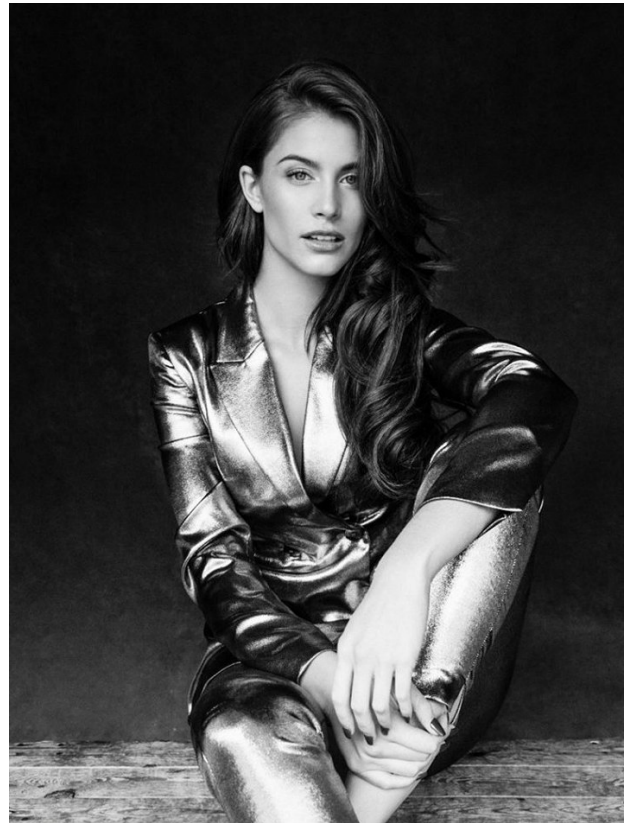

BOSS MODELS

CAPE TOWN

DESIRE CORDERO

Height: 178cm Bust: 89cm Waist: 64cm Hips: 96cm Shoe: 6 UK Hair: Light Brown Eyes: Green

BOSS MODELS

CAPE TOWN

DESIRE CORDERO

Height: 178cm Bust: 89cm Waist: 64cm Hips: 96cm Shoe: 6 UK Hair: Light Brown Eyes: Green