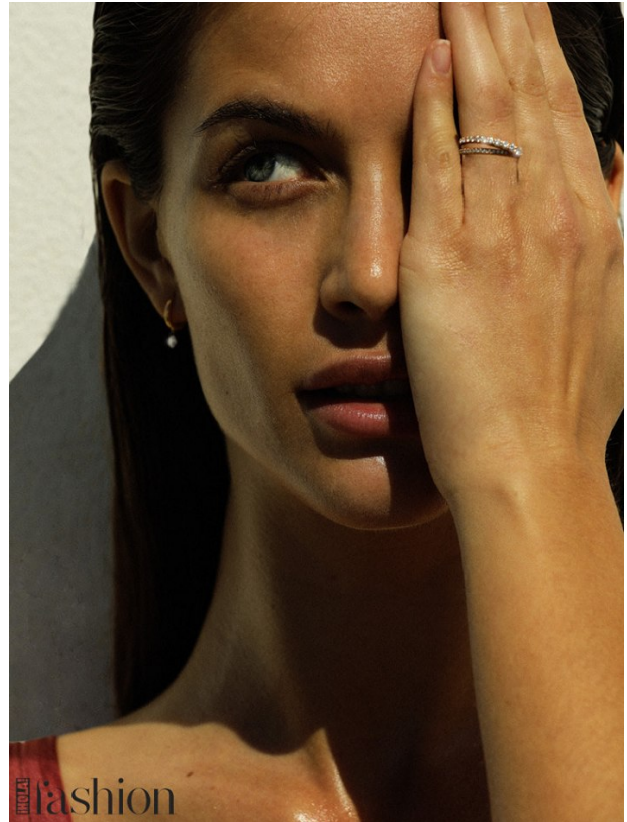

BOSS MODELS

CAPE TOWN

DESIRE CORDERO

Height: 178cm Bust: 89cm Waist: 64cm Hips: 95cm Shoe: 6 UK Hair: Light Brown Eyes: Green