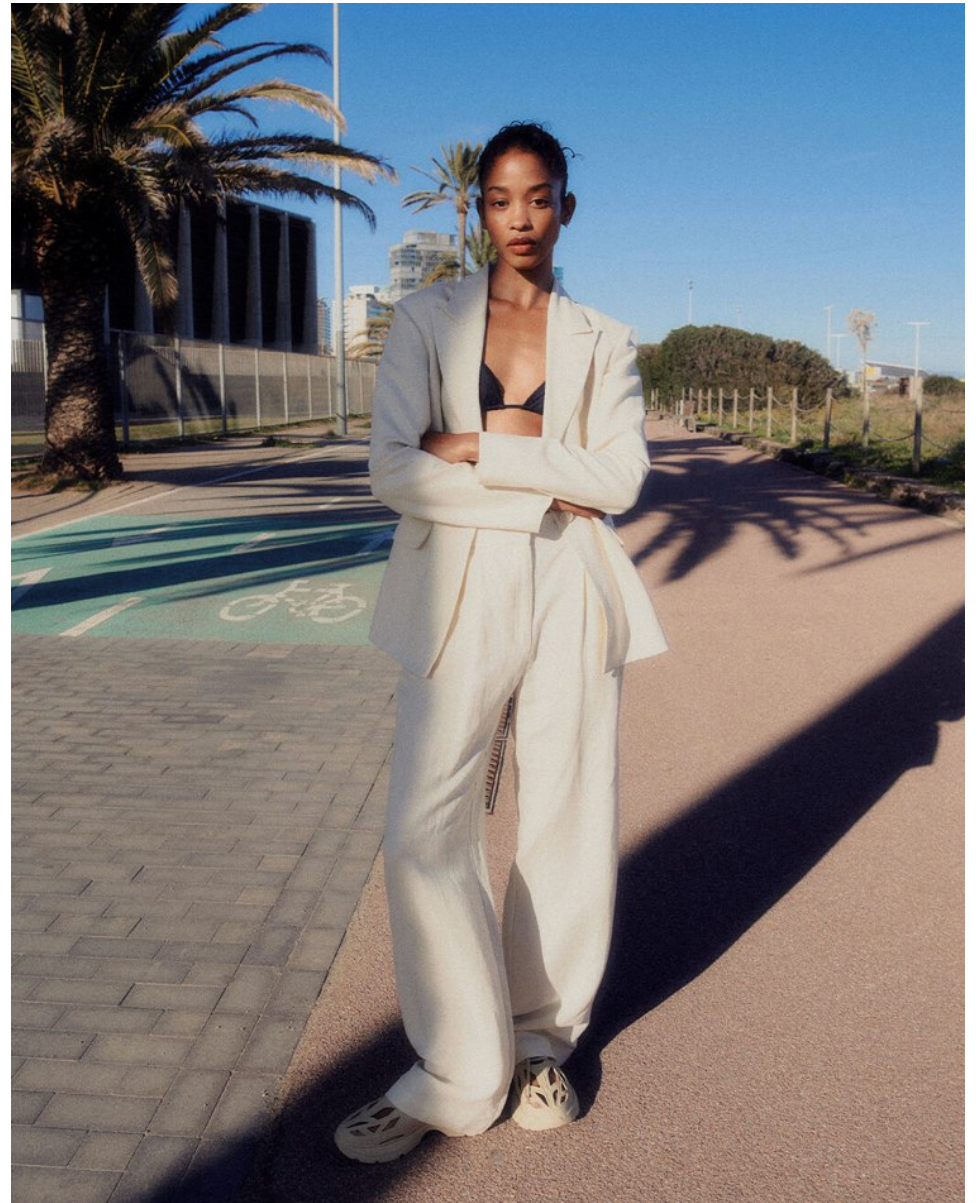

BOSS MODELS

CAPE TOWN

MARIANNE NAVARRO

Height: 170cm Waist: 64cm Hips: 87cm Shoe: 9 UK Hair: Black Eyes: Brown

BOSS MODELS

CAPE TOWN

MARIANNE NAVARRO

Height: 170cm Waist: 64cm Hips: 87cm Shoe: 9 UK Hair: Black Eyes: Brown