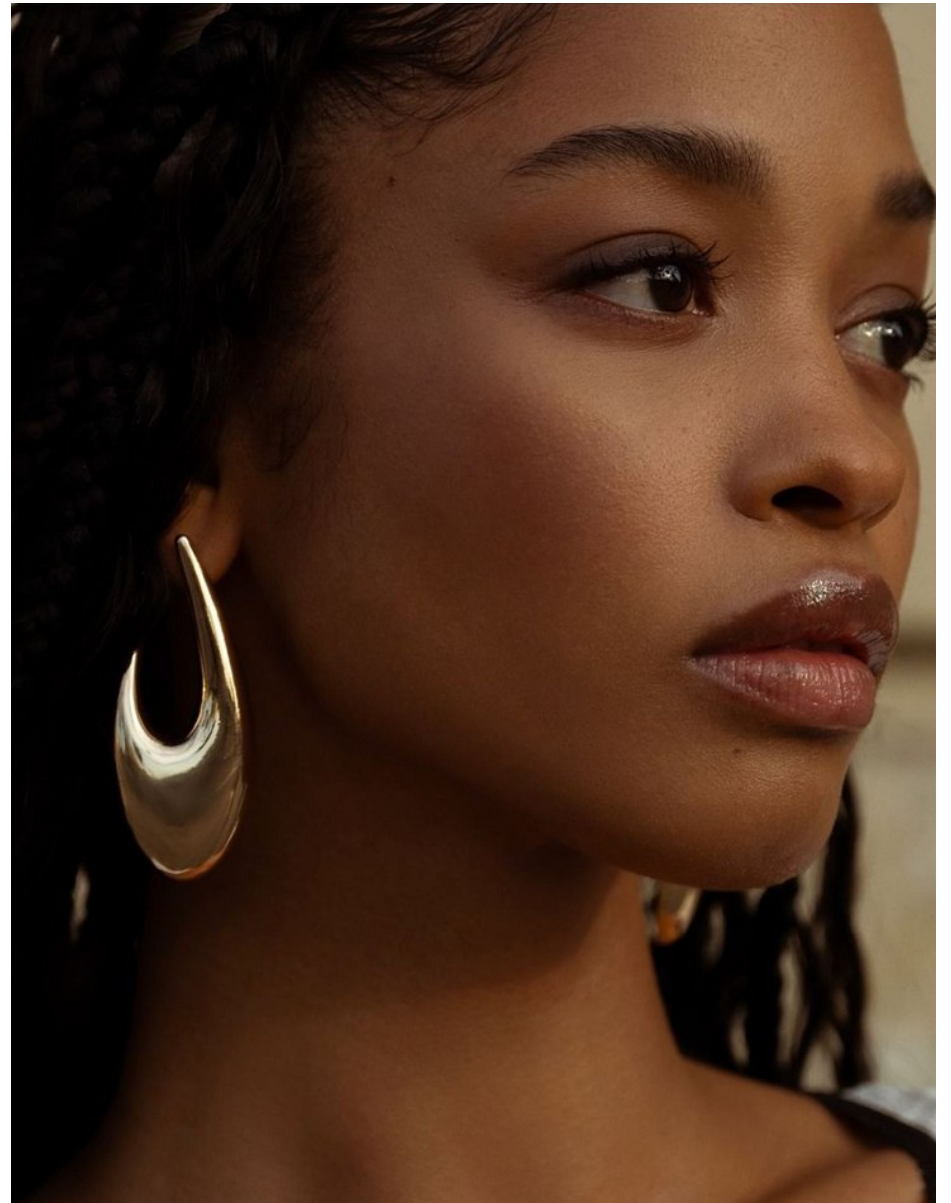

BOSS MODELS

CAPE TOWN

MARIANNE NAVARRO

Height: 170cm Waist: 64cm Hips: 87cm Shoe: 9 UK Hair: Black Eyes: Brown

BOSS MODELS

CAPE TOWN

MARIANNE NAVARRO

Height: 170cm Waist: 64cm Hips: 87cm Shoe: 9 UK Hair: Black Eyes: Brown