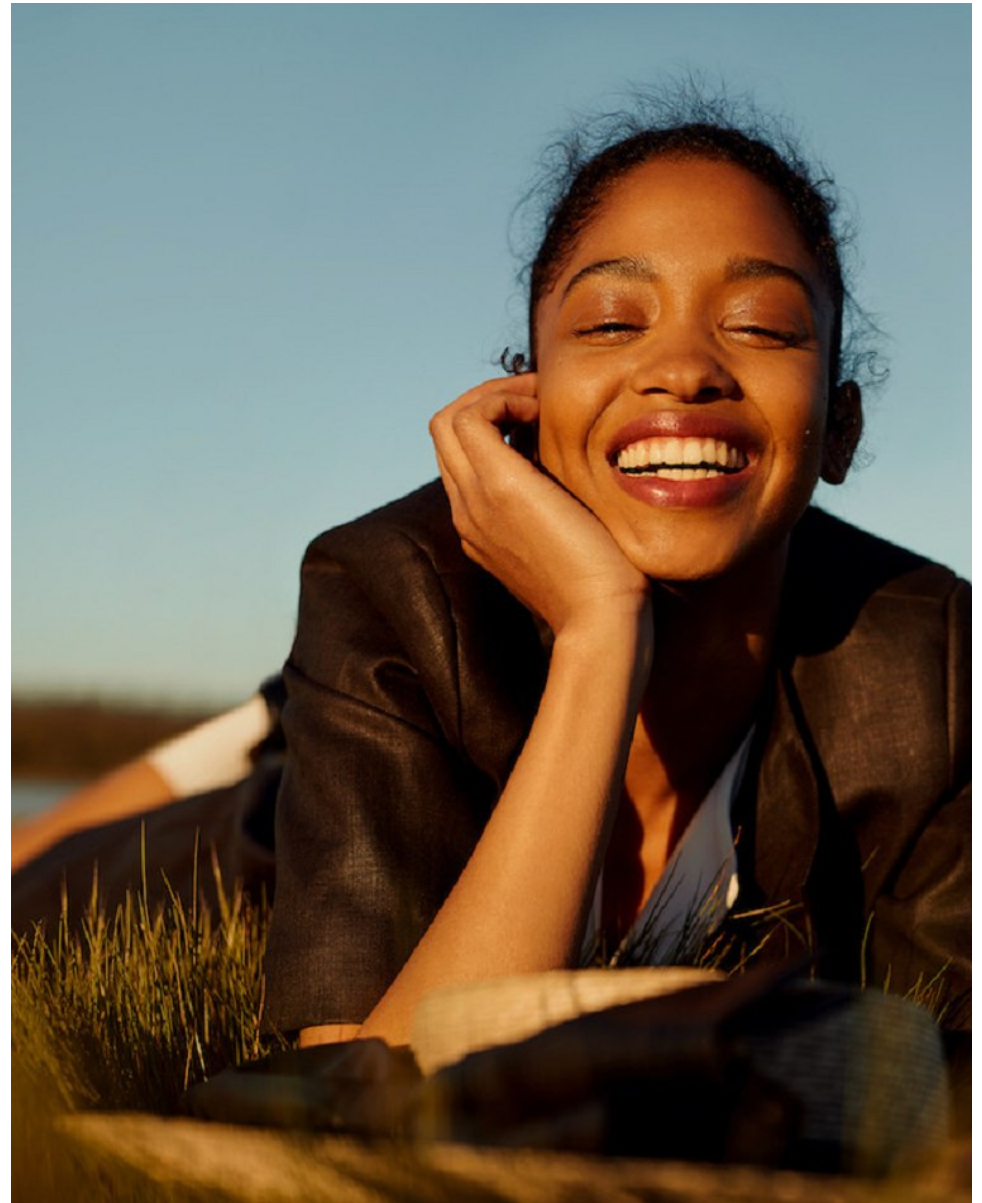

BOSS MODELS

CAPE TOWN

MARIANNE NAVARRO

Height: 170cm Waist: 64cm Hips: 87cm Shoe: 9 UK Hair: Black Eyes: Brown

BOSS MODELS

CAPE TOWN

MARIANNE NAVARRO

Height: 170cm Waist: 64cm Hips: 87cm Shoe: 9 UK Hair: Black Eyes: Brown