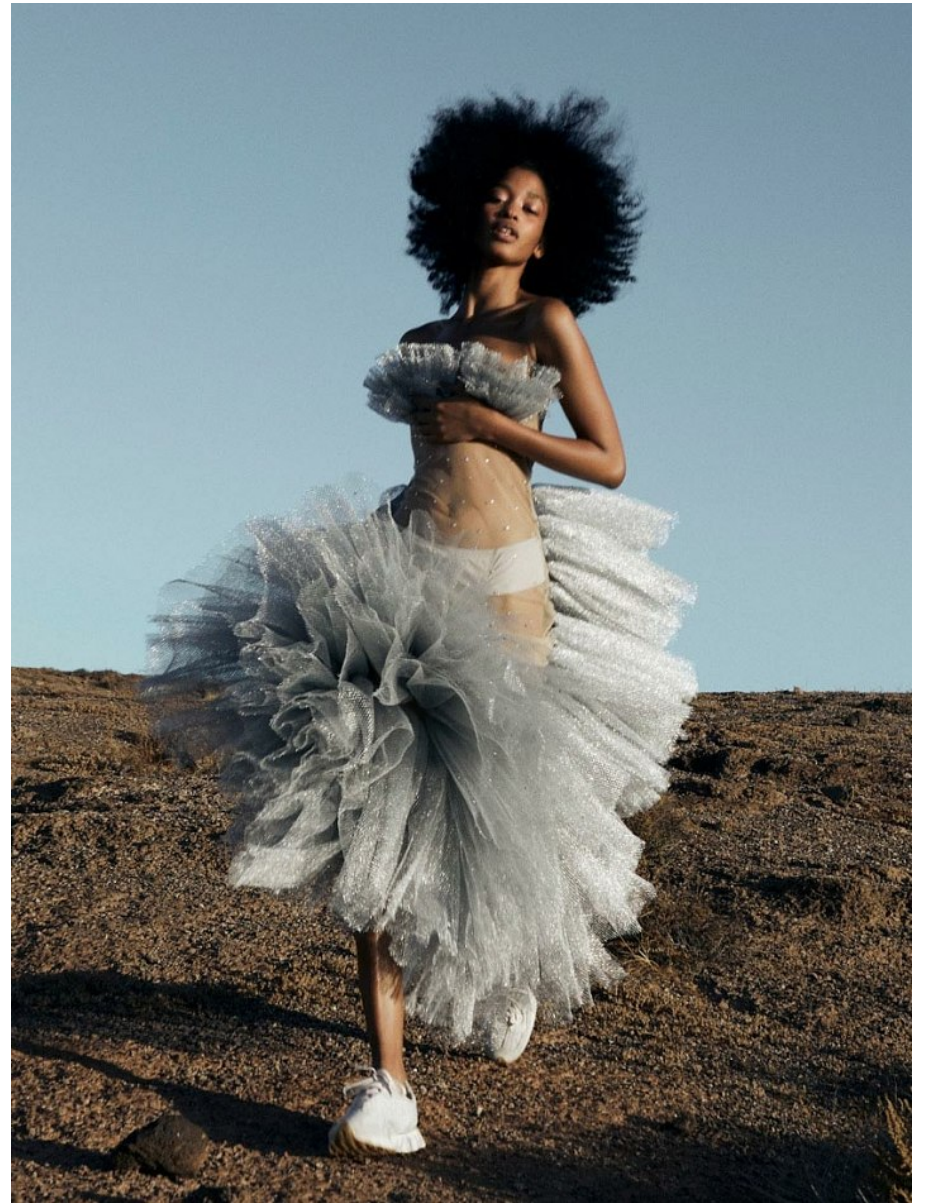

BOSS MODELS

CAPE TOWN

MARIANNE NAVARRO

Height: 170cm Waist: 64cm Hips: 87cm Shoe: 9 UK Hair: Black Eyes: Brown