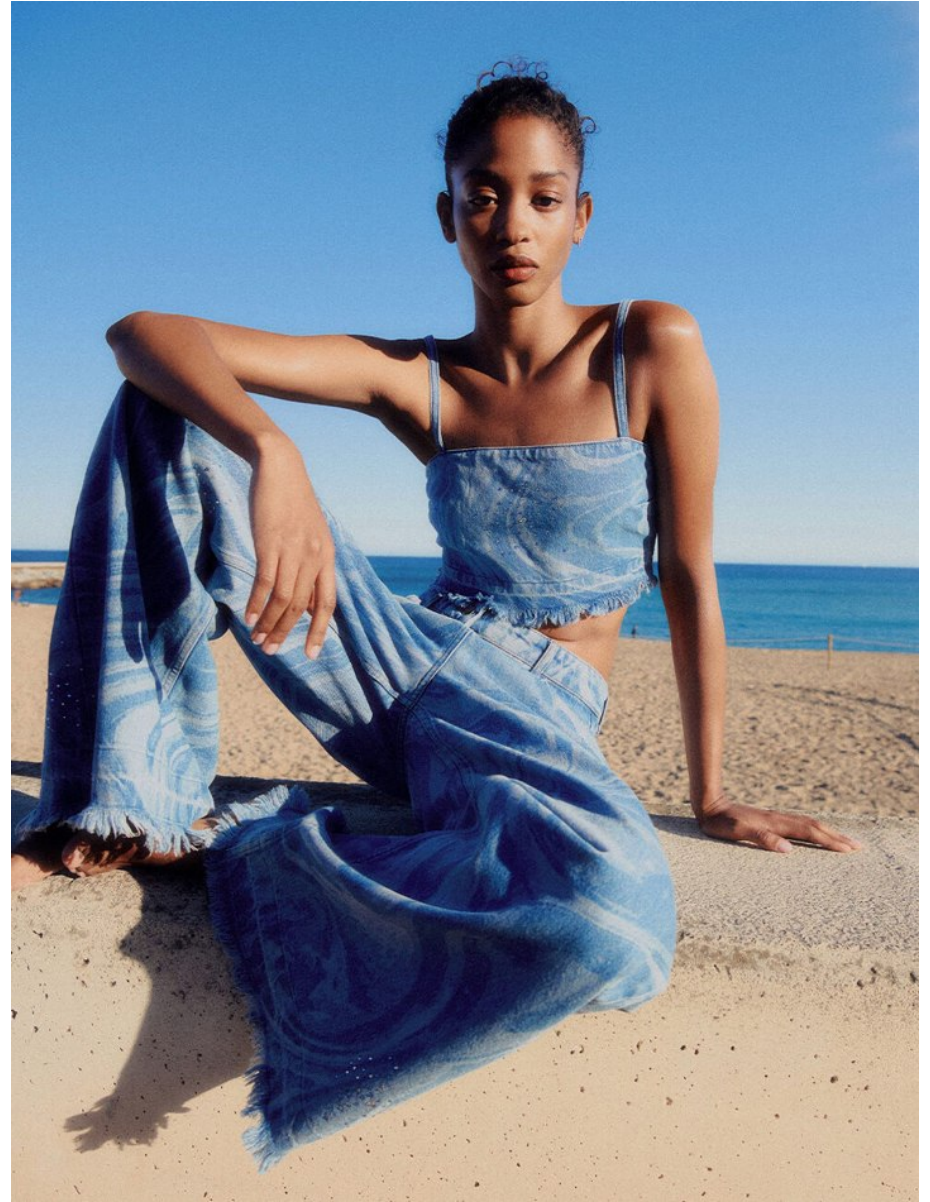

BOSS MODELS

CAPE TOWN

MARIANNE NAVARRO

Height: 170cm Waist: 64cm Hips: 87cm Shoe: 9 UK Hair: Black Eyes: Brown