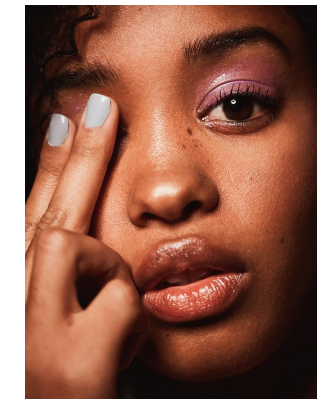

BOSS MODELS

CAPE TOWN

MARIANNE NAVARRO

Height: 170cm Waist: 64cm Hips: 87cm Shoe: 9 UK Hair: Black Eyes: Brown