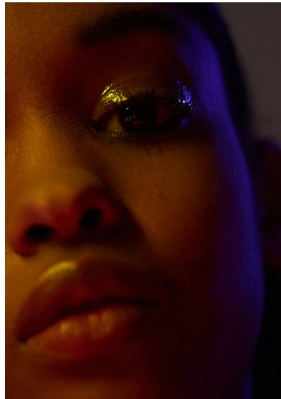

BOSS MODELS

CAPE TOWN

MARIANNE NAVARRO

Height: 170cm Waist: 64cm Hips: 87cm Shoe: 9 UK Hair: Black Eyes: Brown

BOSS MODELS

CAPE TOWN

MARIANNE NAVARRO

Height: 170cm Waist: 64cm Hips: 87cm Shoe: 9 UK Hair: Black Eyes: Brown

BOSS MODELS

CAPE TOWN

MARIANNE NAVARRO

Height: 170cm Waist: 64cm Hips: 87cm Shoe: 9 UK Hair: Black Eyes: Brown