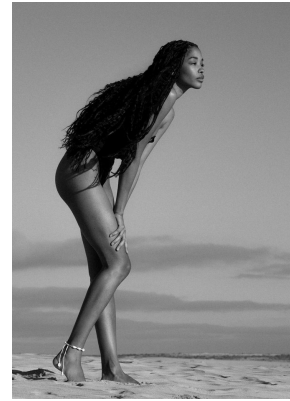

# BOSS MODELS

CAPE TOWN

## MARIANNE NAVARRO

Height: 170cm Waist: 64cm Hips: 87cm Shoe: 9 UK Hair: Black Eyes: Brown