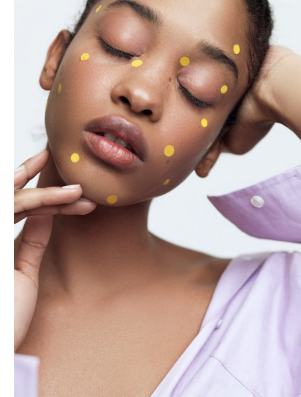

BOSS MODELS

CAPE TOWN

MARIANNE NAVARRO

Height: 170cm Waist: 64cm Hips: 87cm Shoe: 9 UK Hair: Black Eyes: Brown

BOSS MODELS

CAPE TOWN

MARIANNE NAVARRO

Height: 170cm Waist: 64cm Hips: 87cm Shoe: 9 UK Hair: Black Eyes: Brown

BOSS MODELS

CAPE TOWN

MARIANNE NAVARRO

Height: 170cm Waist: 64cm Hips: 87cm Shoe: 9 UK Hair: Black Eyes: Brown