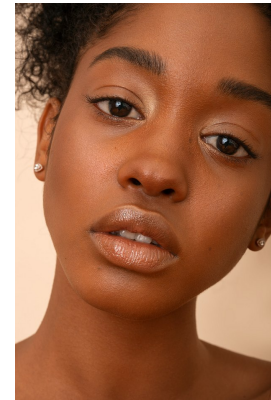

BOSS MODELS

CAPE TOWN

MARIANNE NAVARRO

Height: 170cm Waist: 64cm Hips: 87cm Shoe: 9 UK Hair: Black Eyes: Brown

BOSS MODELS

CAPE TOWN

MARIANNE NAVARRO

Height: 170cm Waist: 64cm Hips: 87cm Shoe: 9 UK Hair: Black Eyes: Brown

BOSS MODELS

CAPE TOWN

MARIANNE NAVARRO

Height: 170cm Waist: 64cm Hips: 87cm Shoe: 9 UK Hair: Black Eyes: Brown