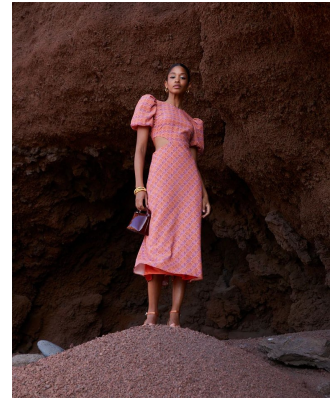

# BOSS MODELS

CAPE TOWN

## MARIANNE NAVARRO

Height: 170cm Waist: 64cm Hips: 87cm Shoe: 9 UK Hair: Black Eyes: Brown