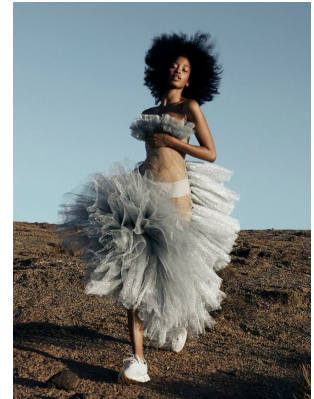

BOSS MODELS

CAPE TOWN

MARIANNE NAVARRO

Height: 170cm Waist: 64cm Hips: 87cm Shoe: 9 UK Hair: Black Eyes: Brown

BOSS MODELS

CAPE TOWN

MARIANNE NAVARRO

Height: 170cm Waist: 64cm Hips: 87cm Shoe: 9 UK Hair: Black Eyes: Brown

BOSS MODELS

CAPE TOWN

MARIANNE NAVARRO

Height: 170cm Waist: 64cm Hips: 87cm Shoe: 9 UK Hair: Black Eyes: Brown