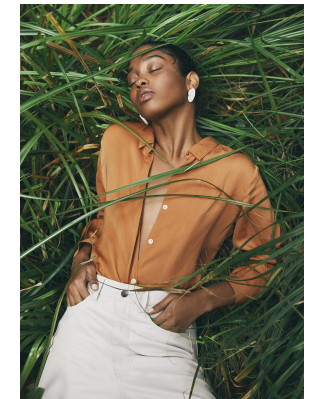

BOSS MODELS

CAPE TOWN

MARIANNE NAVARRO

Height: 170cm Waist: 64cm Hips: 87cm Shoe: 9 UK Hair: Black Eyes: Brown

BOSS MODELS

CAPE TOWN

MARIANNE NAVARRO

Height: 170cm Waist: 64cm Hips: 87cm Shoe: 9 UK Hair: Black Eyes: Brown

BOSS MODELS

CAPE TOWN

MARIANNE NAVARRO

Height: 170cm Waist: 64cm Hips: 87cm Shoe: 9 UK Hair: Black Eyes: Brown