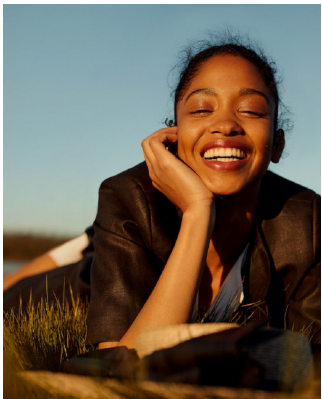

BOSS MODELS

CAPE TOWN

MARIANNE NAVARRO

Height: 170cm Waist: 64cm Hips: 87cm Shoe: 9 UK Hair: Black Eyes: Brown

BOSS MODELS

CAPE TOWN

MARIANNE NAVARRO

Height: 170cm Waist: 64cm Hips: 87cm Shoe: 9 UK Hair: Black Eyes: Brown

BOSS MODELS

CAPE TOWN

MARIANNE NAVARRO

Height: 170cm Waist: 64cm Hips: 87cm Shoe: 9 UK Hair: Black Eyes: Brown