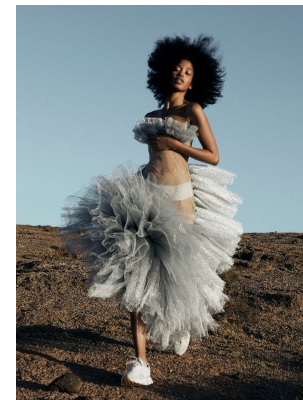

# BOSS MODELS

CAPE TOWN

## MARIANNE NAVARRO

Height: 170cm Waist: 64cm Hips: 87cm Shoe: 9 UK Hair: Black Eyes: Brown