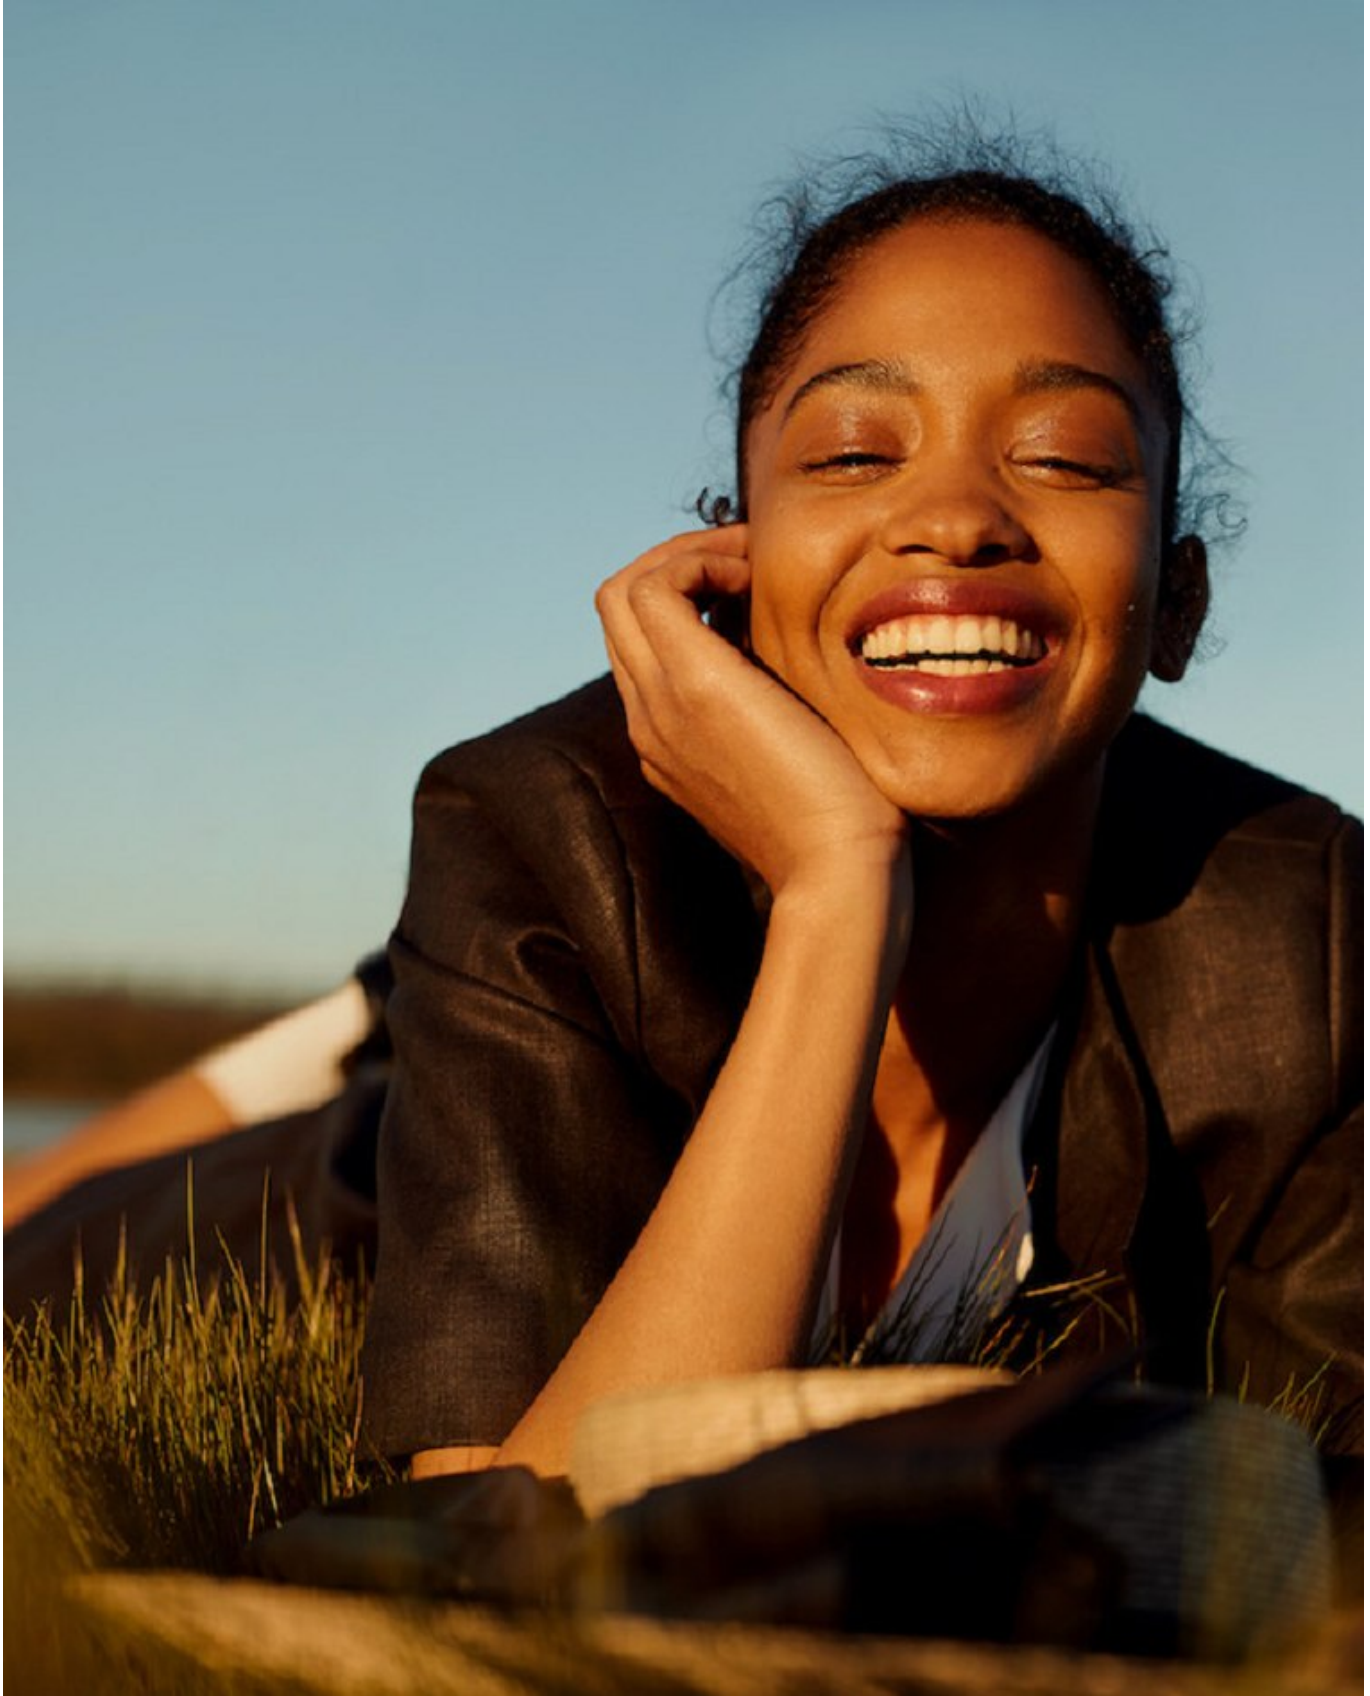

BOSS MODELS

CAPE TOWN

MARIANNE NAVARRO

Height: 170cm Waist: 64cm Hips: 87cm Shoe: 9 UK Hair: Black Eyes: Brown

BOSS MODELS

CAPE TOWN

MARIANNE NAVARRO

Height: 170cm Waist: 64cm Hips: 87cm Shoe: 9 UK Hair: Black Eyes: Brown