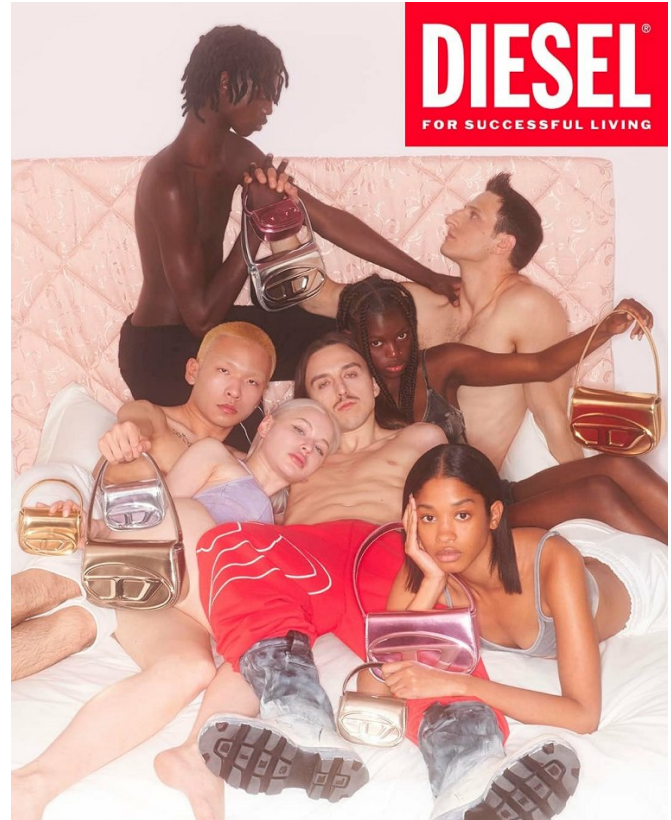

BOSS MODELS

CAPE TOWN

MARIANNE NAVARRO

Height: 170cm Waist: 64cm Hips: 87cm Shoe: 9 UK Hair: Black Eyes: Brown