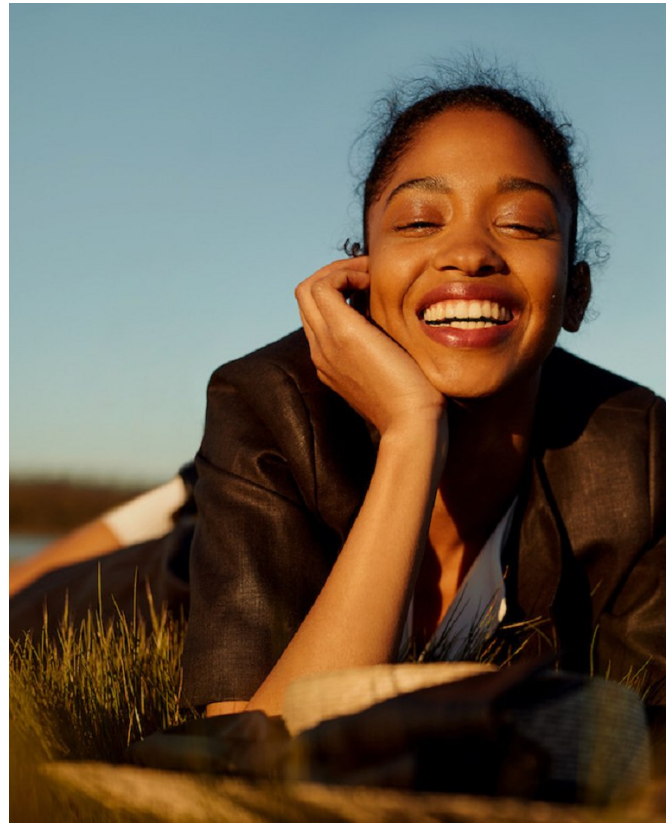

BOSS MODELS

CAPE TOWN

MARIANNE NAVARRO

Height: 170cm Waist: 64cm Hips: 87cm Shoe: 9 UK Hair: Black Eyes: Brown