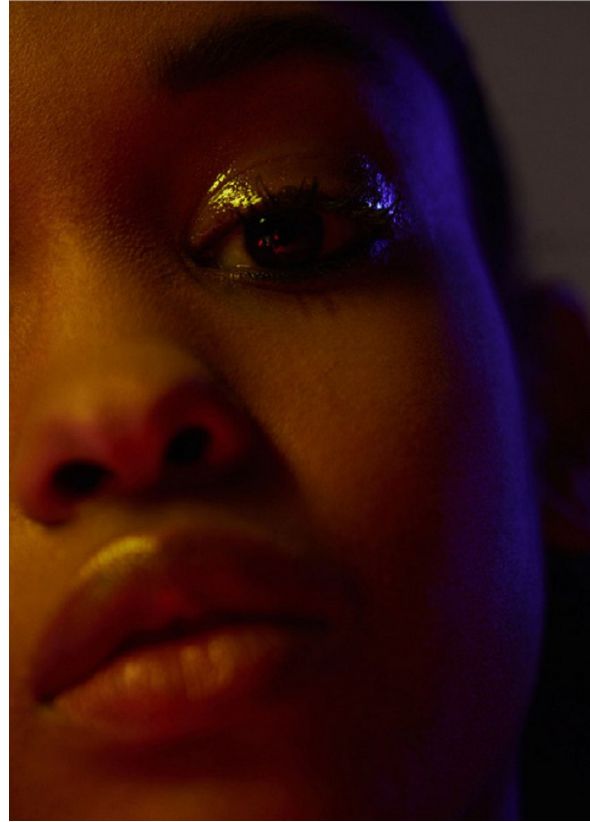

BOSS MODELS

CAPE TOWN

MARIANNE NAVARRO

Height: 170cm Waist: 64cm Hips: 87cm Shoe: 9 UK Hair: Black Eyes: Brown