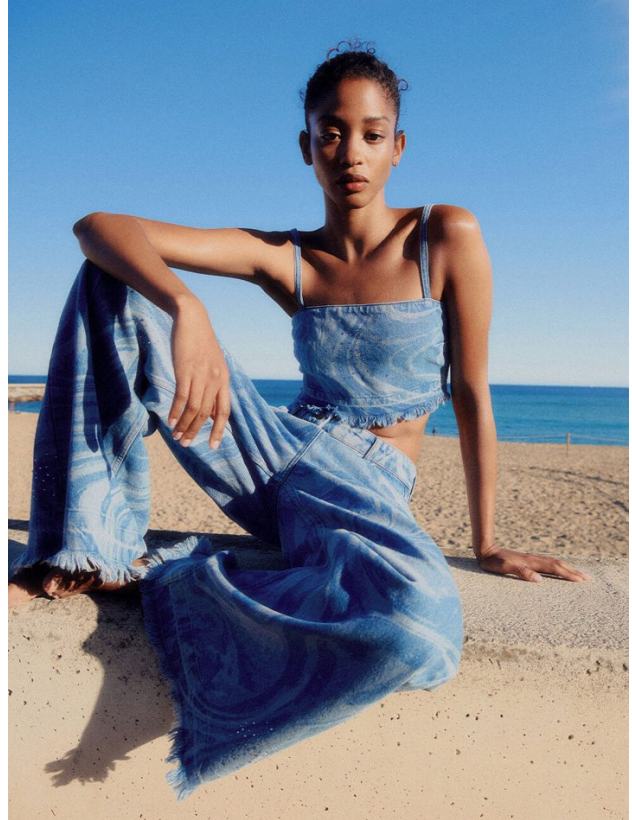

BOSS MODELS

CAPE TOWN

MARIANNE NAVARRO

Height: 170cm Waist: 64cm Hips: 87cm Shoe: 9 UK Hair: Black Eyes: Brown