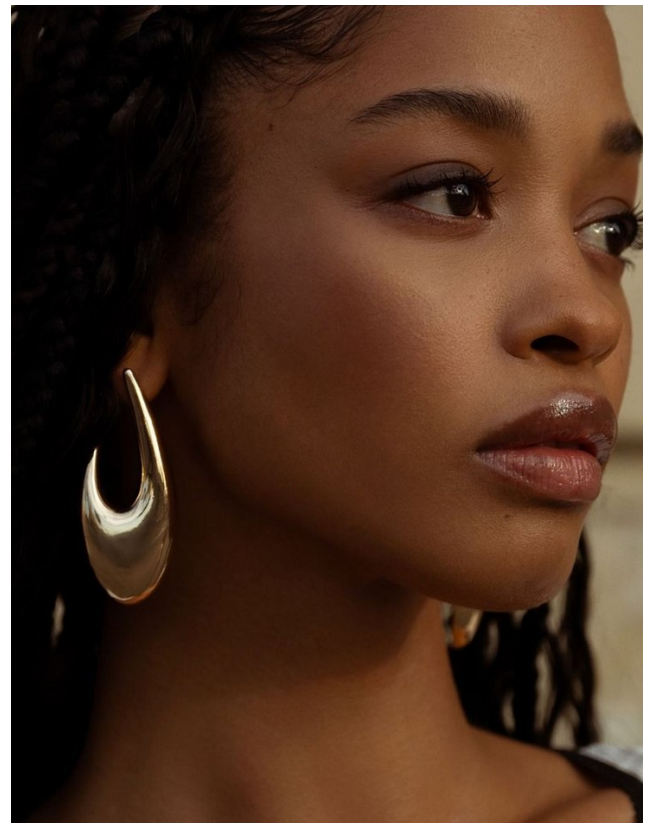

BOSS MODELS

CAPE TOWN

MARIANNE NAVARRO

Height: 170cm Waist: 64cm Hips: 87cm Shoe: 9 UK Hair: Black Eyes: Brown