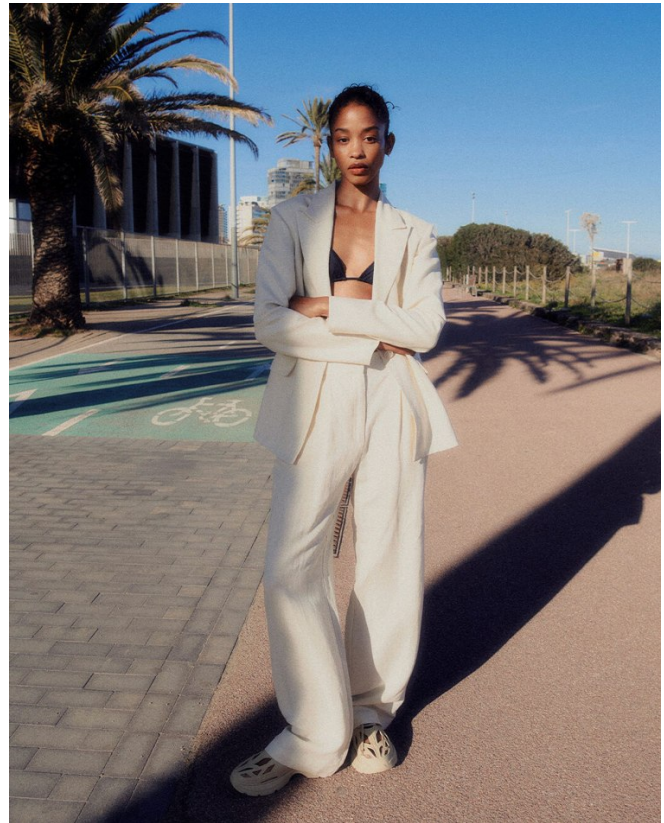

# BOSS MODELS

CAPE TOWN

RiverIsland

RiverIsland

MARIANNE NAVARRO

Height: 170cm Waist: 64cm Hips: 87cm Shoe: 9 UK Hair: Black Eyes: Brown

# BOSS MODELS

CAPE TOWN