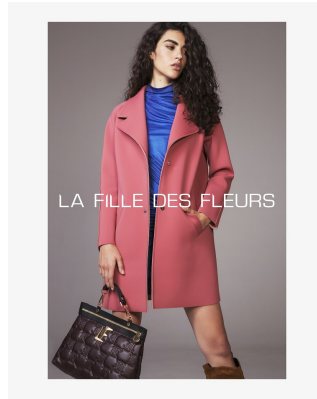

# BOSS MODELS

CAPE TOWN

SARA BARBIERI

Height: 173cm Bust: 81cm Waist: 59cm Hips: 89cm Shoe: 6 UK Hair: Brown Eyes: Brown

# BOSS MODELS

CAPE TOWN