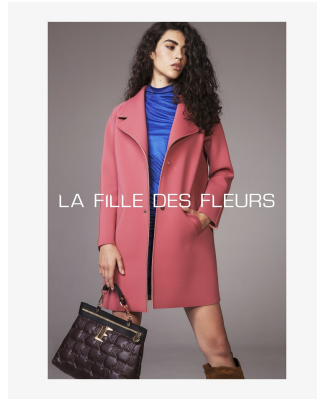

BOSS MODELS

CAPE TOWN

SARA BARBIERI

Height: 173cm Bust: 81cm Waist: 59cm Hips: 89cm Shoe: 6 UK Hair: Brown Eyes: Brown

BOSS MODELS

CAPE TOWN

SARA BARBIERI

Height: 173cm Bust: 81cm Waist: 59cm Hips: 89cm Shoe: 6 UK Hair: Brown Eyes: Brown