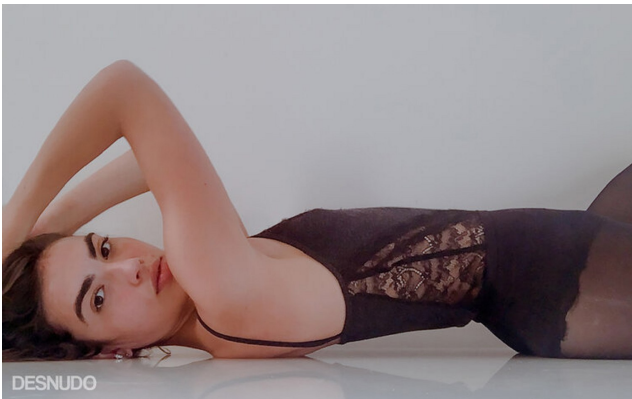

# BOSS MODELS

CAPE TOWN

SARA BARBIERI

Height: 173cm Bust: 81cm Waist: 59cm Hips: 89cm Shoe: 6 UK Hair: Brown Eyes: Brown

# BOSS MODELS

CAPE TOWN

## SARA BARBIERI

Height: 173cm Bust: 81cm Waist: 59cm Hips: 89cm Shoe: 6 UK Hair: Brown Eyes: Brown