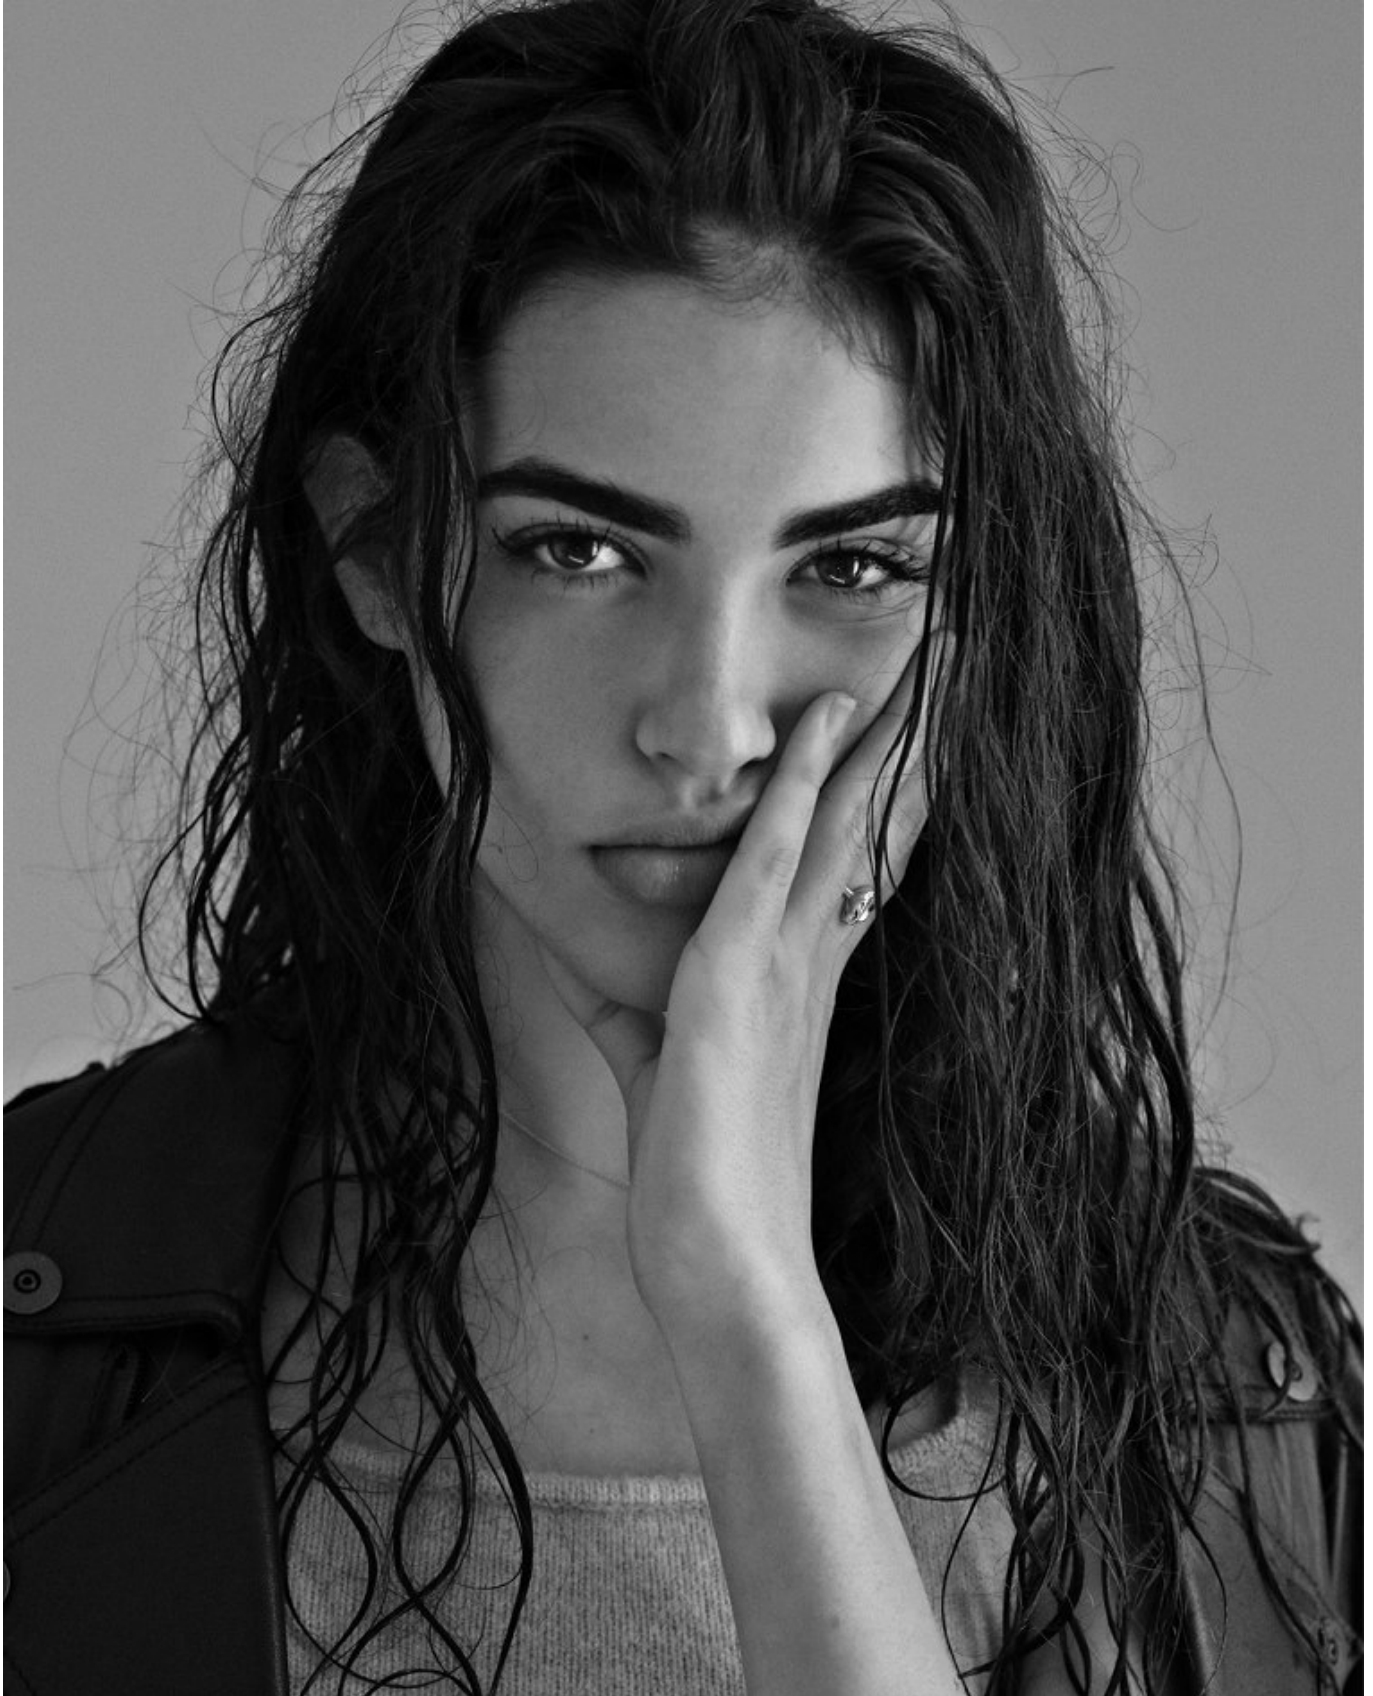

# BOSS MODELS

CAPE TOWN

**SARA BARBIERI**

Height: 173cm Bust: 81cm Waist: 59cm Hips: 89cm Shoe: 6 UK Hair: Brown Eyes: Brown

## NEW SEASON

CAMPAIGN Fall Winter Collection 2020/21.  
Photography by Joseph Carlo.

SARA BARBIERI

Height: 173cm Bust: 81cm Waist: 59cm Hips: 89cm Shoe: 6 UK Hair: Brown Eyes: Brown