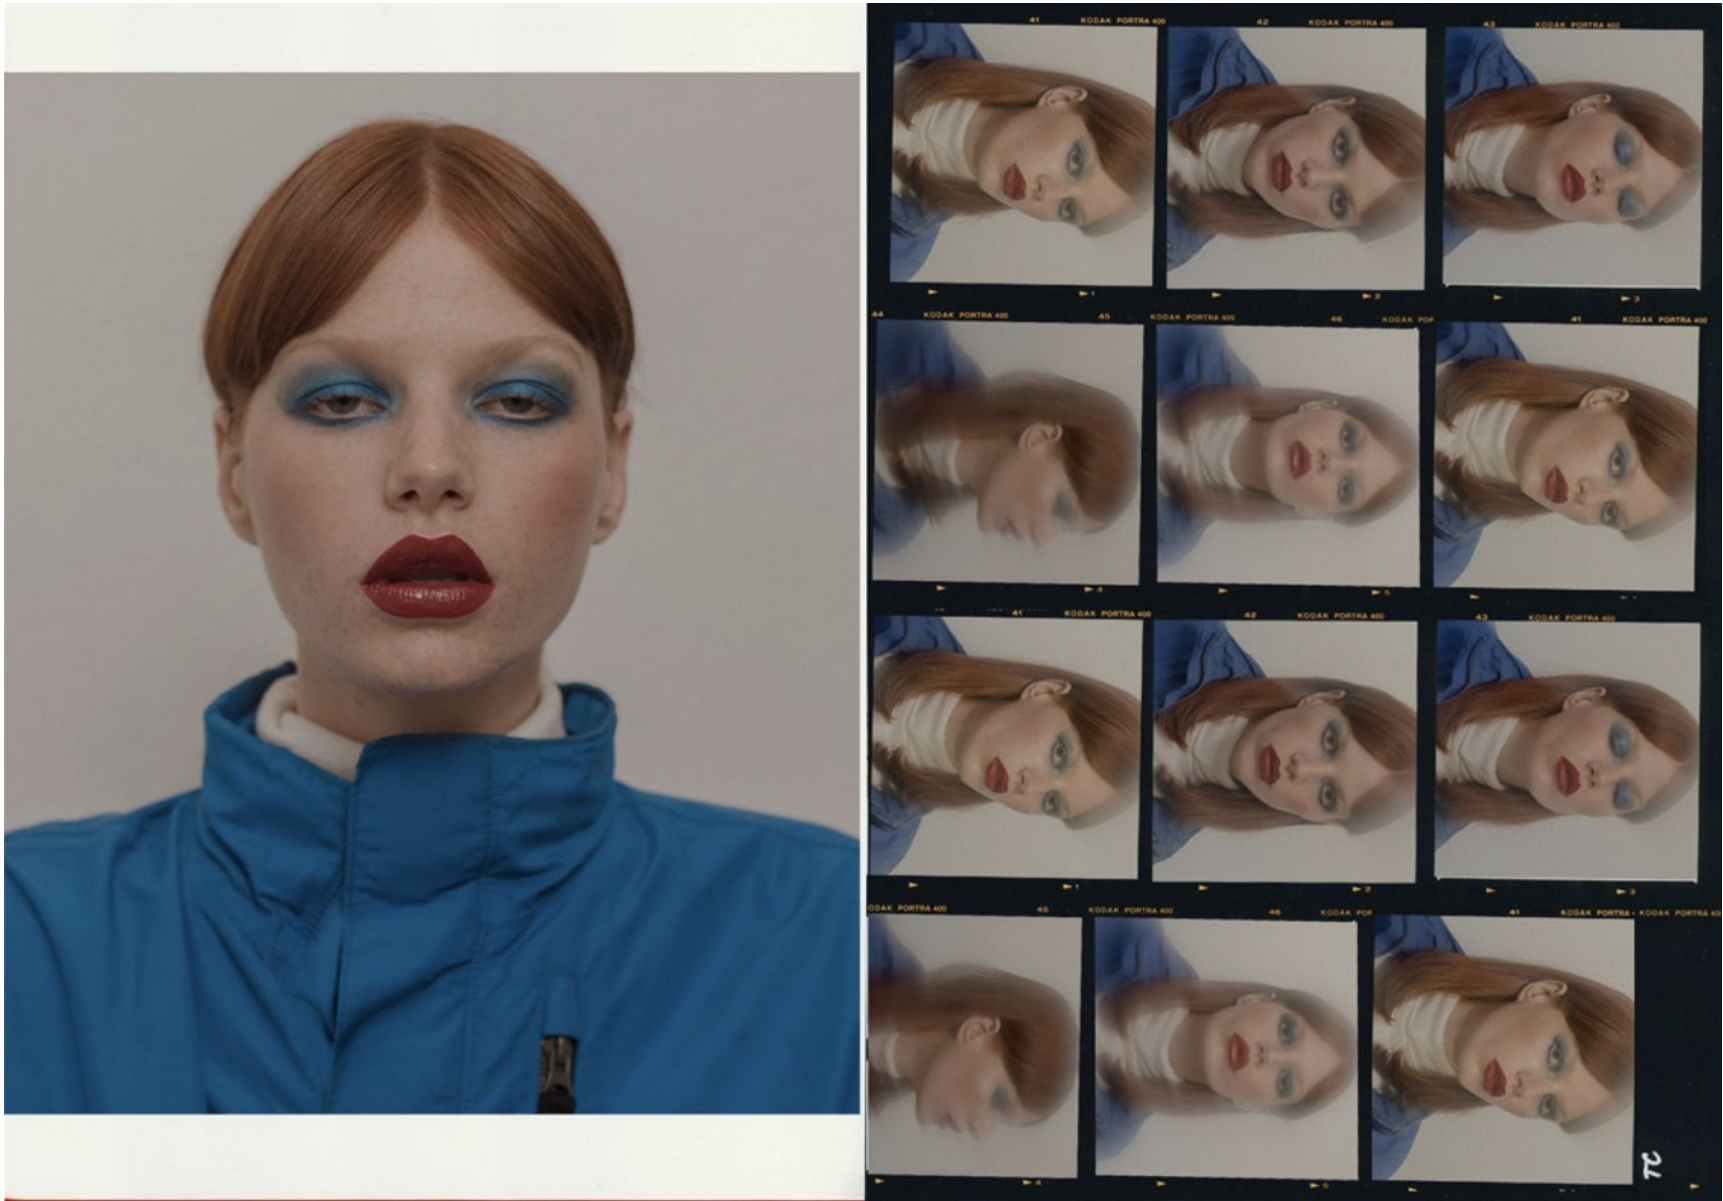

FLORA ARN

BOSS MODELS

CAPE TOWN

FLORA ARN

Height: 176cm Bust: 80cm Waist: 61cm Hips: 87cm Shoe: 6.5 UK Hair: Red Eyes: Blue