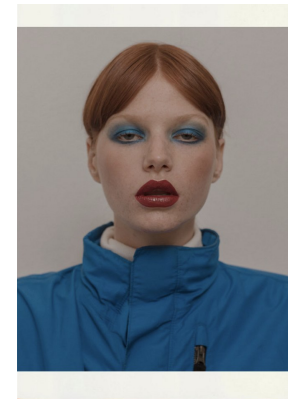

# BOSS MODELS

CAPE TOWN

## FLORA ARN

Height: 176cm Bust: 80cm Waist: 61cm Hips: 87cm Shoe: 6.5 UK Hair: Red Eyes: Blue