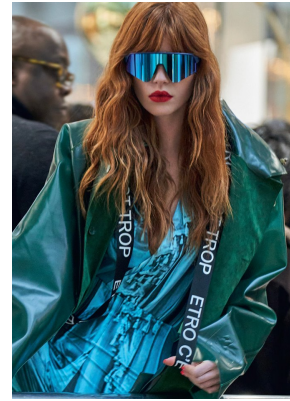

BOSS MODELS

CAPE TOWN

FLORA ARN

Height: 176cm Bust: 80cm Waist: 61cm Hips: 87cm Shoe: 6.5 UK Hair: Red Eyes: Blue

BOSS MODELS

CAPE TOWN

FLORA ARN

Height: 176cm Bust: 80cm Waist: 61cm Hips: 87cm Shoe: 6.5 UK Hair: Red Eyes: Blue

BOSS MODELS

CAPE TOWN

FLORA ARN

Height: 176cm Bust: 80cm Waist: 61cm Hips: 87cm Shoe: 6.5 UK Hair: Red Eyes: Blue