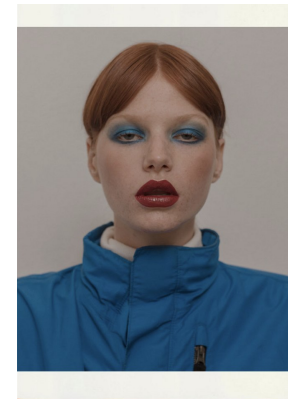

BOSS MODELS

CAPE TOWN

FLORA ARN

Height: 176cm Bust: 80cm Waist: 61cm Hips: 87cm Shoe: 6.5 UK Hair: Red Eyes: Blue

BOSS MODELS

CAPE TOWN

FLORA ARN

Height: 176cm Bust: 80cm Waist: 61cm Hips: 87cm Shoe: 6.5 UK Hair: Red Eyes: Blue

BOSS MODELS

CAPE TOWN

FLORA ARN

Height: 176cm Bust: 80cm Waist: 61cm Hips: 87cm Shoe: 6.5 UK Hair: Red Eyes: Blue