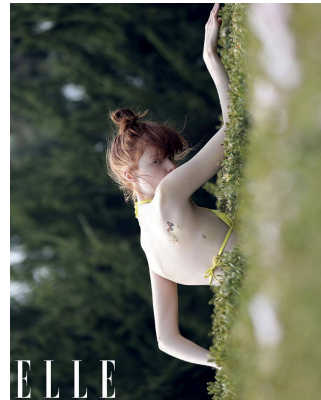

BOSS MODELS

CAPE TOWN

FLORA ARN

Height: 176cm Bust: 80cm Waist: 61cm Hips: 87cm Shoe: 6.5 UK Hair: Red Eyes: Blue

BOSS MODELS

CAPE TOWN

FLORA ARN

Height: 176cm Bust: 80cm Waist: 61cm Hips: 87cm Shoe: 6.5 UK Hair: Red Eyes: Blue

BOSS MODELS

CAPE TOWN

FLORA ARN

Height: 176cm Bust: 80cm Waist: 61cm Hips: 87cm Shoe: 6.5 UK Hair: Red Eyes: Blue