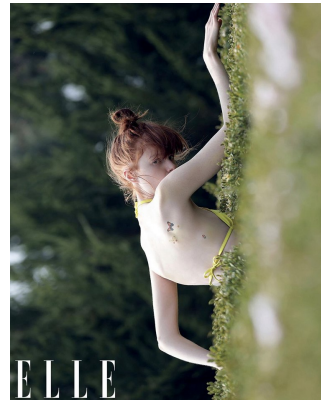

# BOSS MODELS

CAPE TOWN

## FLORA ARN

Height: 176cm Bust: 80cm Waist: 61cm Hips: 87cm Shoe: 6.5 UK Hair: Red Eyes: Blue