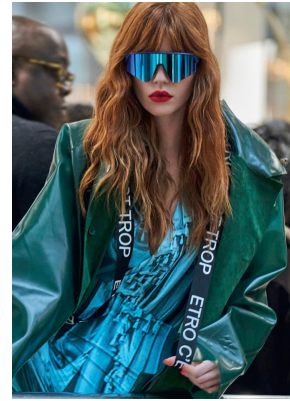

# BOSS MODELS

CAPE TOWN

## FLORA ARN

Height: 176cm Bust: 80cm Waist: 61cm Hips: 87cm Shoe: 6.5 UK Hair: Red Eyes: Blue