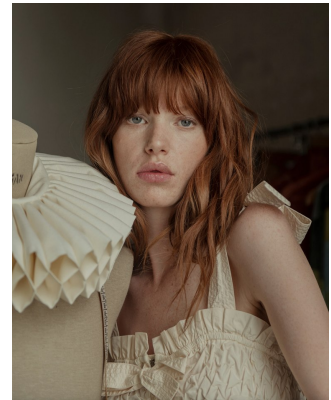

# BOSS MODELS

CAPE TOWN

## FLORA ARN

Height: 176cm Bust: 80cm Waist: 61cm Hips: 87cm Shoe: 6.5 UK Hair: Red Eyes: Blue