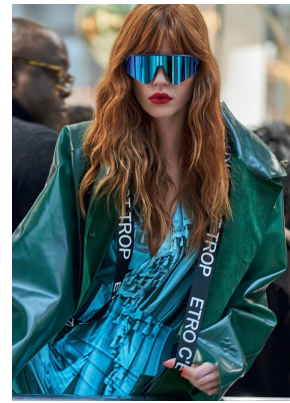

BOSS MODELS

CAPE TOWN

FLORA ARN

Height: 176cm Bust: 80cm Waist: 61cm Hips: 87cm Shoe: 6.5 UK Hair: Red Eyes: Blue

BOSS MODELS

CAPE TOWN

FLORA ARN

Height: 176cm Bust: 80cm Waist: 61cm Hips: 87cm Shoe: 6.5 UK Hair: Red Eyes: Blue

BOSS MODELS

CAPE TOWN

FLORA ARN

Height: 176cm Bust: 80cm Waist: 61cm Hips: 87cm Shoe: 6.5 UK Hair: Red Eyes: Blue