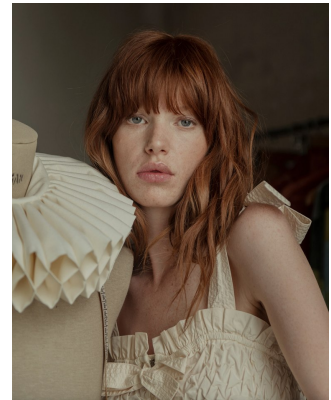

BOSS MODELS

CAPE TOWN

FLORA ARN

Height: 176cm Bust: 80cm Waist: 61cm Hips: 87cm Shoe: 6.5 UK Hair: Red Eyes: Blue

BOSS MODELS

CAPE TOWN

FLORA ARN

Height: 176cm Bust: 80cm Waist: 61cm Hips: 87cm Shoe: 6.5 UK Hair: Red Eyes: Blue

BOSS MODELS

CAPE TOWN

FLORA ARN

Height: 176cm Bust: 80cm Waist: 61cm Hips: 87cm Shoe: 6.5 UK Hair: Red Eyes: Blue