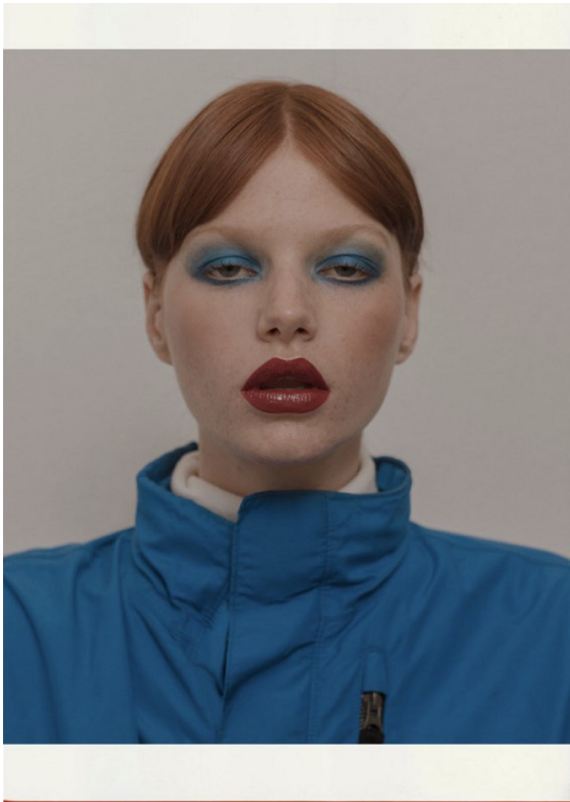

BOSS MODELS

CAPE TOWN

FLORA ARN

Height: 176cm Bust: 80cm Waist: 61cm Hips: 87cm Shoe: 6.5 UK Hair: Red Eyes: Blue