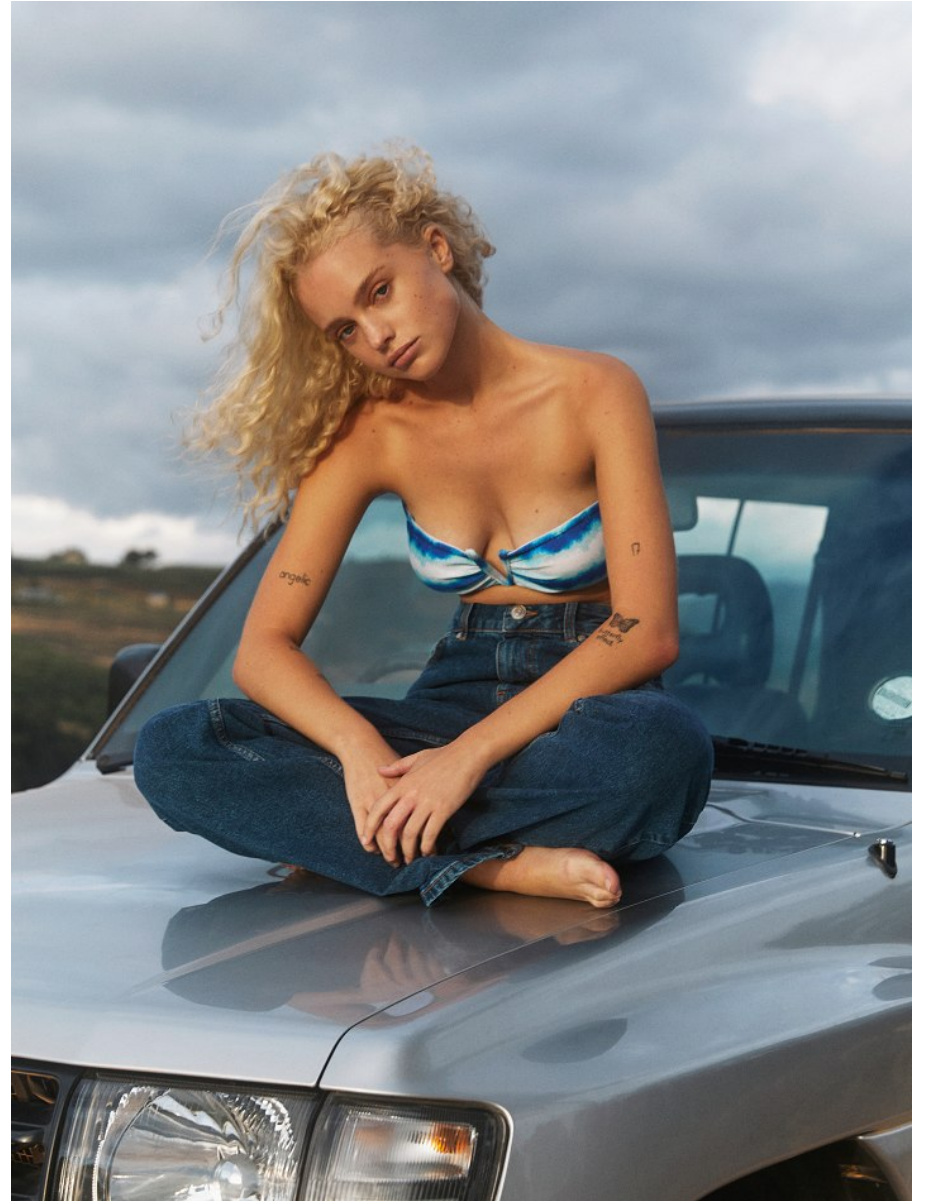

BOSS MODELS

CAPE TOWN

JESS HENRY

Height: 162cm Bust: 82cm Waist: 61cm Hips: 89cm Shoe: 5 UK Hair: Blonde Eyes: Blue

BOSS MODELS

CAPE TOWN

JESS HENRY

Height: 162cm Bust: 82cm Waist: 61cm Hips: 89cm Shoe: 5 UK Hair: Blonde Eyes: Blue