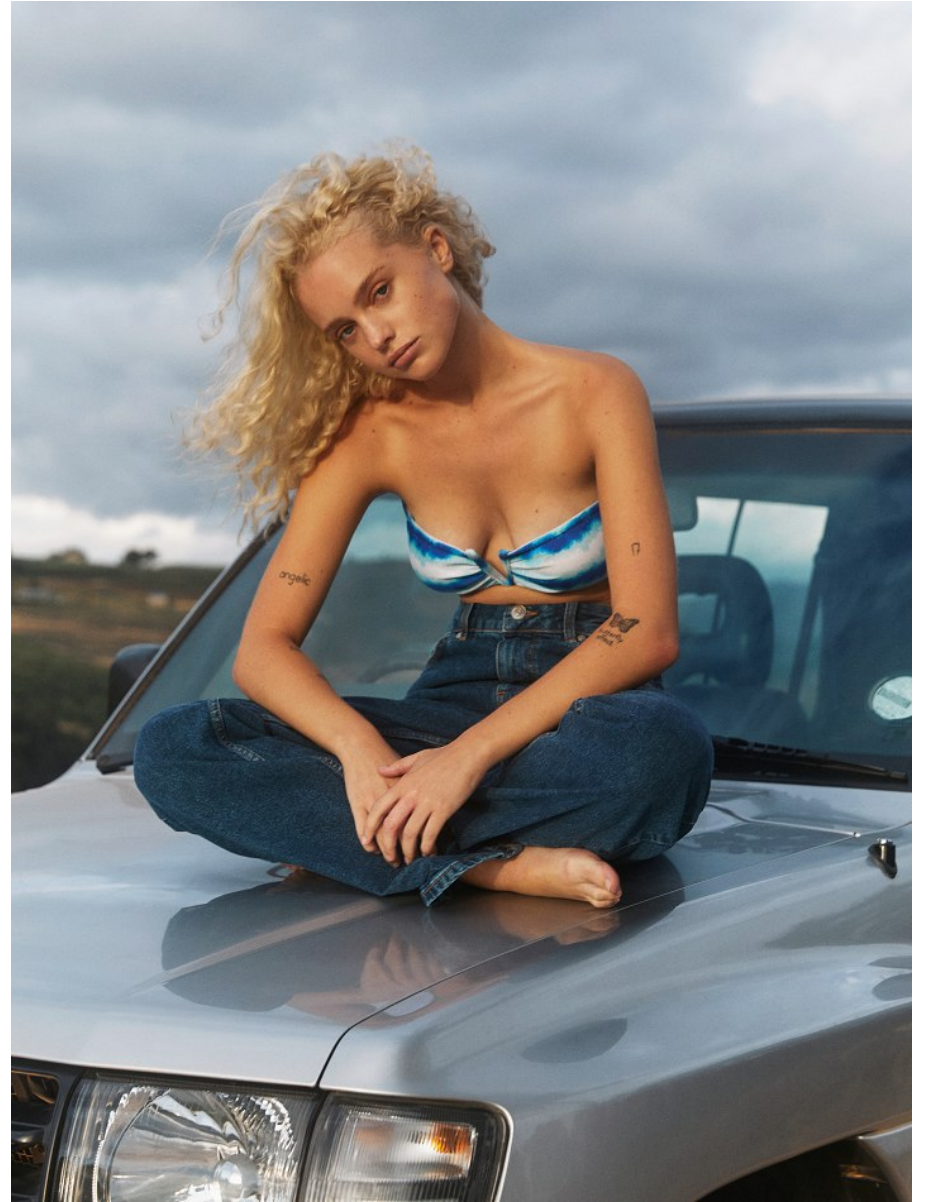

BOSS MODELS

CAPE TOWN

JESS HENRY

Height: 162cm Bust: 82cm Waist: 61cm Hips: 89cm Shoe: 5 UK Hair: Blonde Eyes: Blue

BOSS MODELS

CAPE TOWN

JESS HENRY

Height: 162cm Bust: 82cm Waist: 61cm Hips: 89cm Shoe: 5 UK Hair: Blonde Eyes: Blue