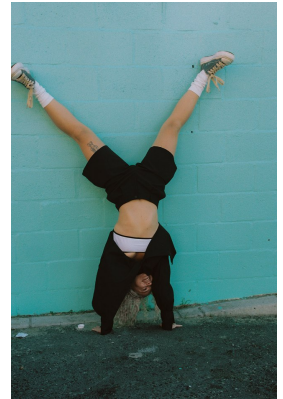

BOSS MODELS

CAPE TOWN

JESS HENRY

Height: 162cm Bust: 82cm Waist: 61cm Hips: 89cm Shoe: 5 UK Hair: Blonde Eyes: Blue

BOSS MODELS

CAPE TOWN

JESS HENRY

Height: 162cm Bust: 82cm Waist: 61cm Hips: 89cm Shoe: 5 UK Hair: Blonde Eyes: Blue

BOSS MODELS

CAPE TOWN

JESS HENRY

Height: 162cm Bust: 82cm Waist: 61cm Hips: 89cm Shoe: 5 UK Hair: Blonde Eyes: Blue