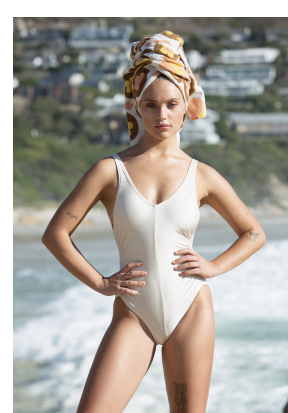

BOSS MODELS

CAPE TOWN

JESS HENRY

Height: 162cm Bust: 82cm Waist: 61cm Hips: 89cm Shoe: 5 UK Hair: Blonde Eyes: Blue

BOSS MODELS

CAPE TOWN

JESS HENRY

Height: 162cm Bust: 82cm Waist: 61cm Hips: 89cm Shoe: 5 UK Hair: Blonde Eyes: Blue

BOSS MODELS

CAPE TOWN

JESS HENRY

Height: 162cm Bust: 82cm Waist: 61cm Hips: 89cm Shoe: 5 UK Hair: Blonde Eyes: Blue