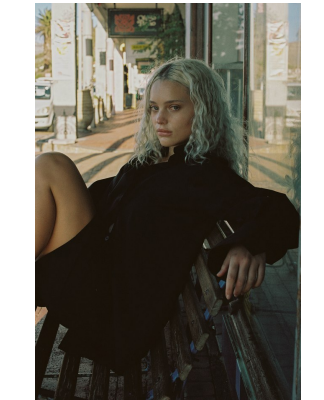

BOSS MODELS

CAPE TOWN

JESS HENRY

Height: 162cm Bust: 82cm Waist: 61cm Hips: 89cm Shoe: 5 UK Hair: Blonde Eyes: Blue

BOSS MODELS

CAPE TOWN

JESS HENRY

Height: 162cm Bust: 82cm Waist: 61cm Hips: 89cm Shoe: 5 UK Hair: Blonde Eyes: Blue

BOSS MODELS

CAPE TOWN

JESS HENRY

Height: 162cm Bust: 82cm Waist: 61cm Hips: 89cm Shoe: 5 UK Hair: Blonde Eyes: Blue