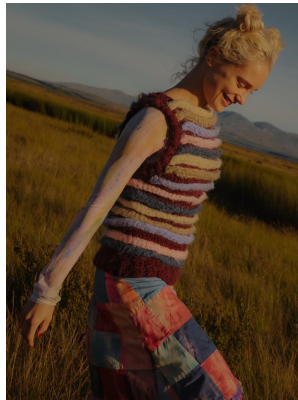

BOSS MODELS

CAPE TOWN

JESS HENRY

Height: 162cm Bust: 82cm Waist: 61cm Hips: 89cm Shoe: 5 UK Hair: Blonde Eyes: Blue

BOSS MODELS

CAPE TOWN

JESS HENRY

Height: 162cm Bust: 82cm Waist: 61cm Hips: 89cm Shoe: 5 UK Hair: Blonde Eyes: Blue

BOSS MODELS

CAPE TOWN

JESS HENRY

Height: 162cm Bust: 82cm Waist: 61cm Hips: 89cm Shoe: 5 UK Hair: Blonde Eyes: Blue