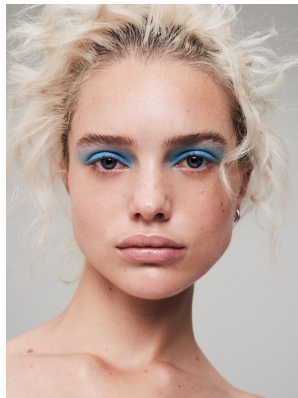

BOSS MODELS

CAPE TOWN

JESS HENRY

Height: 162cm Bust: 82cm Waist: 61cm Hips: 89cm Shoe: 5 UK Hair: Blonde Eyes: Blue

BOSS MODELS

CAPE TOWN

JESS HENRY

Height: 162cm Bust: 82cm Waist: 61cm Hips: 89cm Shoe: 5 UK Hair: Blonde Eyes: Blue

BOSS MODELS

CAPE TOWN

JESS HENRY

Height: 162cm Bust: 82cm Waist: 61cm Hips: 89cm Shoe: 5 UK Hair: Blonde Eyes: Blue