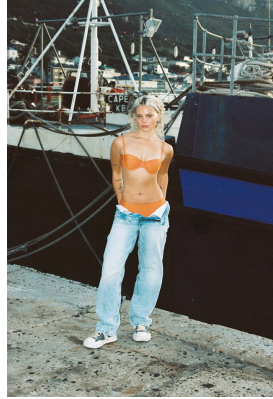

BOSS MODELS

CAPE TOWN

JESS HENRY

Height: 162cm Bust: 82cm Waist: 61cm Hips: 89cm Shoe: 5 UK Hair: Blonde Eyes: Blue

BOSS MODELS

CAPE TOWN

JESS HENRY

Height: 162cm Bust: 82cm Waist: 61cm Hips: 89cm Shoe: 5 UK Hair: Blonde Eyes: Blue

BOSS MODELS

CAPE TOWN

JESS HENRY

Height: 162cm Bust: 82cm Waist: 61cm Hips: 89cm Shoe: 5 UK Hair: Blonde Eyes: Blue