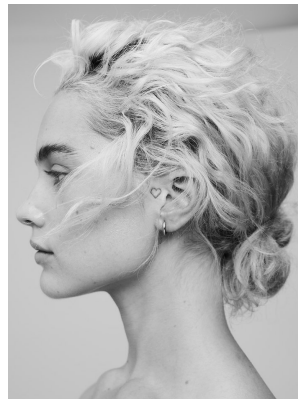

BOSS MODELS

CAPE TOWN

JESS HENRY

Height: 162cm Bust: 82cm Waist: 61cm Hips: 89cm Shoe: 5 UK Hair: Blonde Eyes: Blue

BOSS MODELS

CAPE TOWN

JESS HENRY

Height: 162cm Bust: 82cm Waist: 61cm Hips: 89cm Shoe: 5 UK Hair: Blonde Eyes: Blue

BOSS MODELS

CAPE TOWN

JESS HENRY

Height: 162cm Bust: 82cm Waist: 61cm Hips: 89cm Shoe: 5 UK Hair: Blonde Eyes: Blue