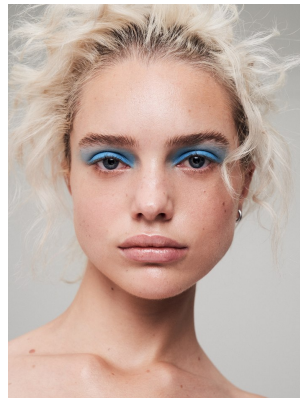

BOSS MODELS

CAPE TOWN

JESS HENRY

Height: 162cm Bust: 82cm Waist: 61cm Hips: 89cm Shoe: 5 UK Hair: Blonde Eyes: Blue

BOSS MODELS

CAPE TOWN

JESS HENRY

Height: 162cm Bust: 82cm Waist: 61cm Hips: 89cm Shoe: 5 UK Hair: Blonde Eyes: Blue

BOSS MODELS

CAPE TOWN

JESS HENRY

Height: 162cm Bust: 82cm Waist: 61cm Hips: 89cm Shoe: 5 UK Hair: Blonde Eyes: Blue