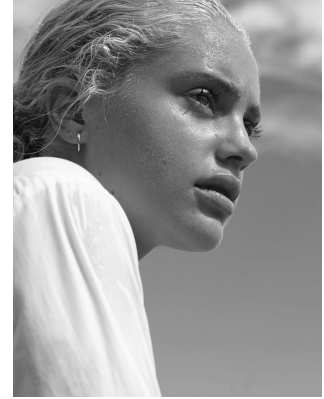

BOSS MODELS

CAPE TOWN

JESS HENRY

Height: 162cm Bust: 82cm Waist: 61cm Hips: 89cm Shoe: 5 UK Hair: Blonde Eyes: Blue

BOSS MODELS

CAPE TOWN

JESS HENRY

Height: 162cm Bust: 82cm Waist: 61cm Hips: 89cm Shoe: 5 UK Hair: Blonde Eyes: Blue

BOSS MODELS

CAPE TOWN

JESS HENRY

Height: 162cm Bust: 82cm Waist: 61cm Hips: 89cm Shoe: 5 UK Hair: Blonde Eyes: Blue