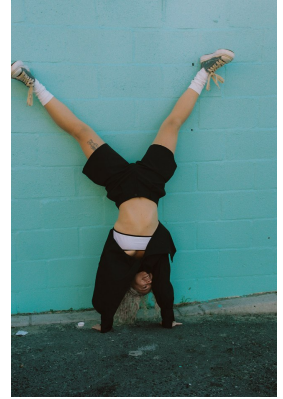

BOSS MODELS

CAPE TOWN

JESS HENRY

Height: 162cm Bust: 82cm Waist: 61cm Hips: 89cm Shoe: 5 UK Hair: Blonde Eyes: Blue

BOSS MODELS

CAPE TOWN

JESS HENRY

Height: 162cm Bust: 82cm Waist: 61cm Hips: 89cm Shoe: 5 UK Hair: Blonde Eyes: Blue

BOSS MODELS

CAPE TOWN

JESS HENRY

Height: 162cm Bust: 82cm Waist: 61cm Hips: 89cm Shoe: 5 UK Hair: Blonde Eyes: Blue