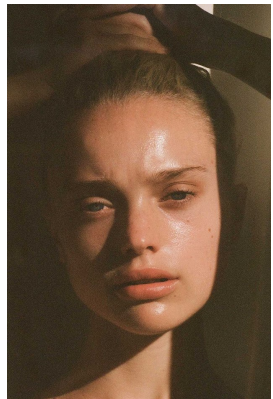

BOSS MODELS

CAPE TOWN

JESS HENRY

Height: 162cm Bust: 82cm Waist: 61cm Hips: 89cm Shoe: 5 UK Hair: Blonde Eyes: Blue

BOSS MODELS

CAPE TOWN

JESS HENRY

Height: 162cm Bust: 82cm Waist: 61cm Hips: 89cm Shoe: 5 UK Hair: Blonde Eyes: Blue

BOSS MODELS

CAPE TOWN

JESS HENRY

Height: 162cm Bust: 82cm Waist: 61cm Hips: 89cm Shoe: 5 UK Hair: Blonde Eyes: Blue