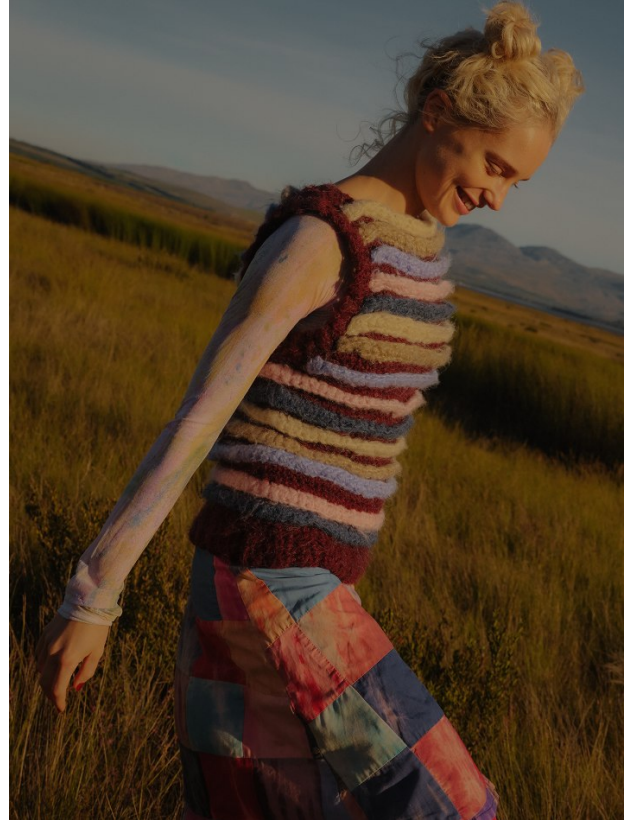

BOSS MODELS

CAPE TOWN

JESS HENRY

Height: 162cm Bust: 82cm Waist: 61cm Hips: 89cm Shoe: 5 UK Hair: Blonde Eyes: Blue