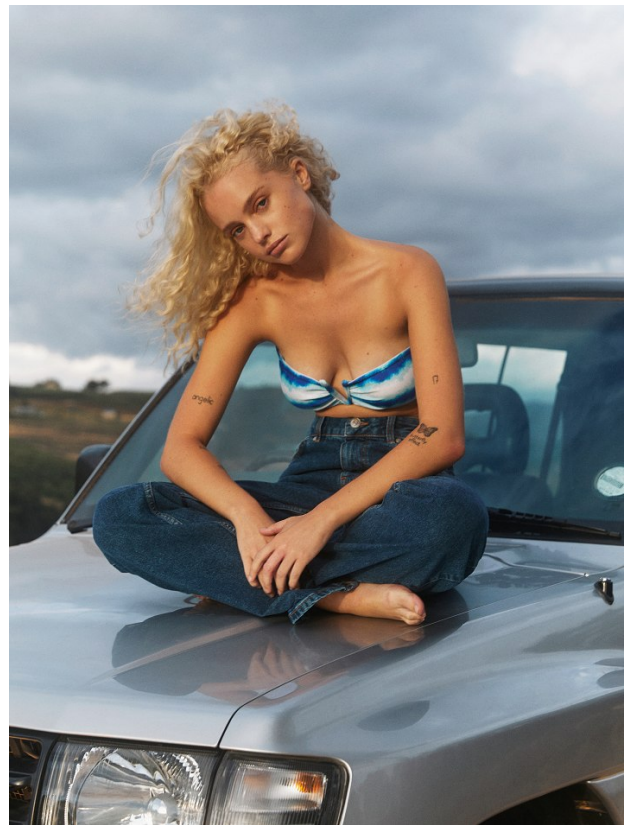

# BOSS MODELS

CAPE TOWN

JESS HENRY

Height: 162cm Bust: 82cm Waist: 61cm Hips: 89cm Shoe: 5 UK Hair: Blonde Eyes: Blue