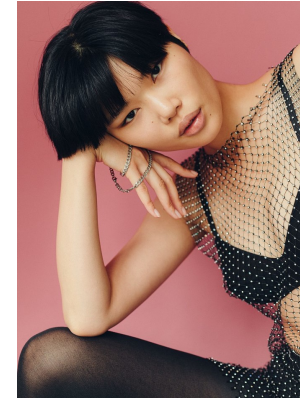

BOSS MODELS

CAPE TOWN

KAYAKO H

Height: 180cm Bust: 82cm Waist: 63cm Hips: 89cm Shoe: 6.5 UK Hair: Black Eyes: Brown

BOSS MODELS

CAPE TOWN

KAYAKO H

Height: 180cm Bust: 82cm Waist: 63cm Hips: 89cm Shoe: 6.5 UK Hair: Black Eyes: Brown