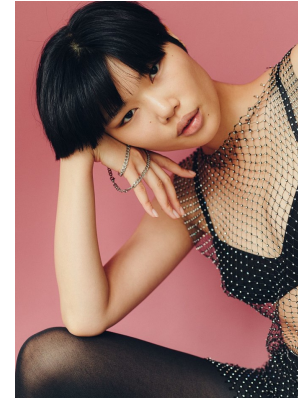

BOSS MODELS

CAPE TOWN

KAYAKO H

Height: 180cm Bust: 82cm Waist: 63cm Hips: 89cm Shoe: 6.5 UK Hair: Black Eyes: Brown

BOSS MODELS

CAPE TOWN

KAYAKO H

Height: 180cm Bust: 82cm Waist: 63cm Hips: 89cm Shoe: 6.5 UK Hair: Black Eyes: Brown