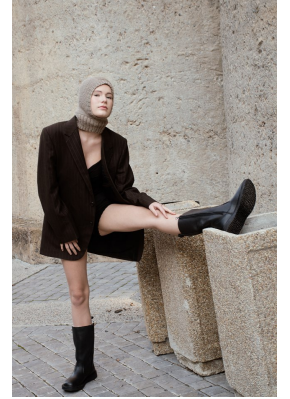

BOSS MODELS

CAPE TOWN

LINA SOFI

Height: 174cm Bust: 84cm Waist: 64cm Hips: 92cm Shoe: 5.5 UK Hair: Ash Blonde Eyes: Blue

BOSS MODELS

CAPE TOWN

LINA SOFI

Height: 174cm Bust: 84cm Waist: 64cm Hips: 92cm Shoe: 5.5 UK Hair: Ash Blonde Eyes: Blue