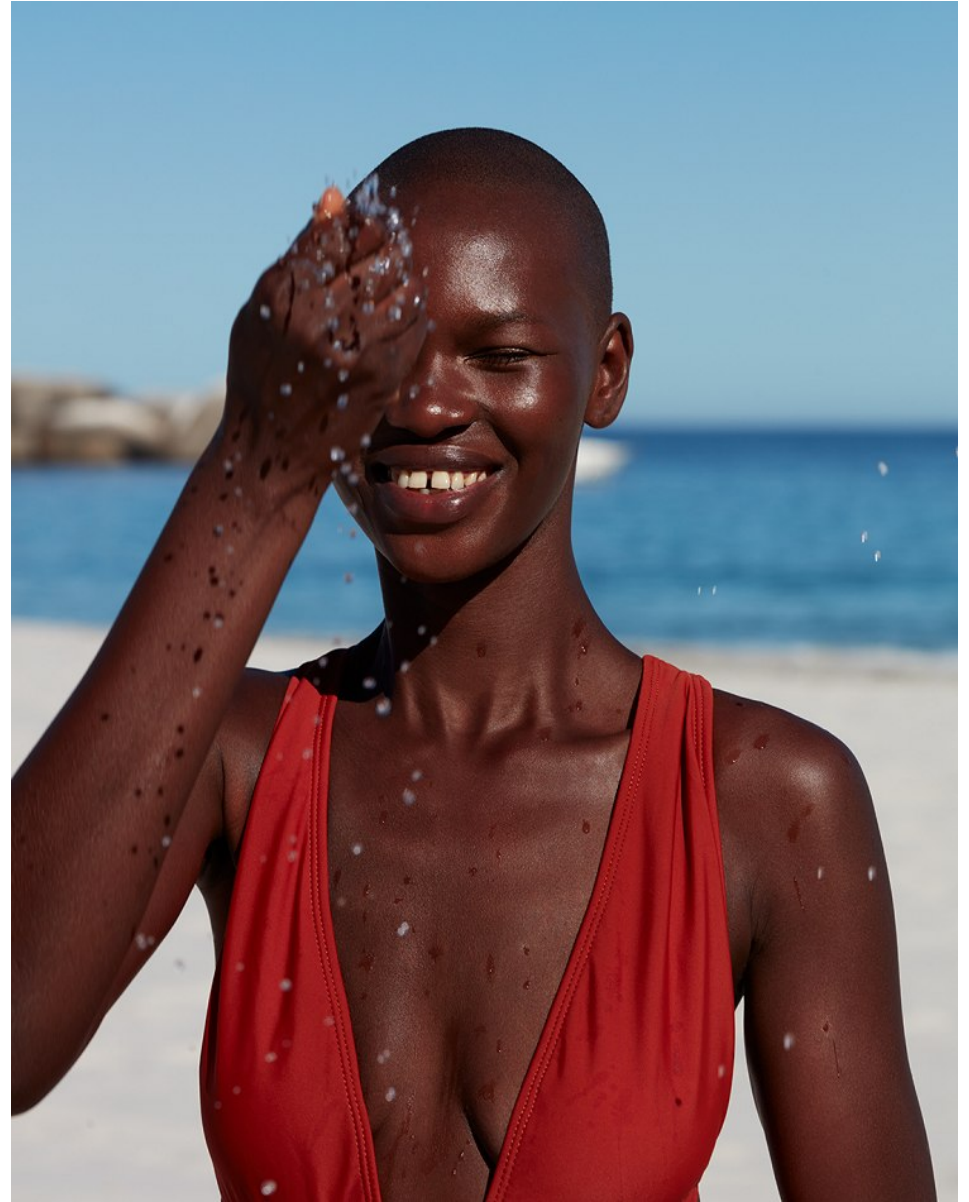

BOSS MODELS

CAPE TOWN

NOELLE GRAOBE

Height: 179cm Bust: 79cm Waist: 67cm Hips: 94cm Shoe: 6.5 UK Hair: Black Eyes: Brown