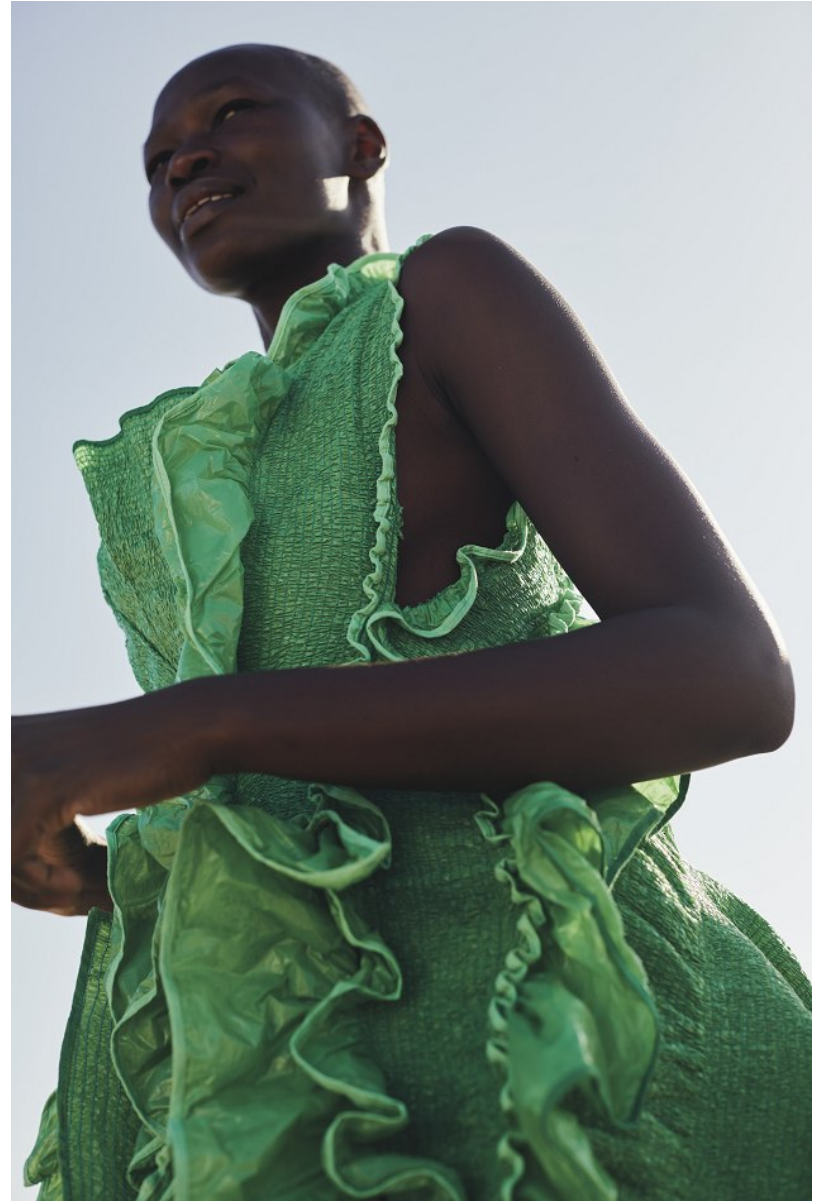

BOSS MODELS

CAPE TOWN

NOELLE GRAOBE

Height: 179cm Bust: 79cm Waist: 67cm Hips: 94cm Shoe: 6.5 UK Hair: Black Eyes: Brown