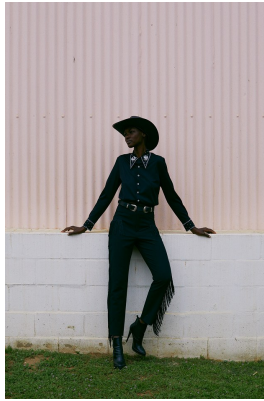

# BOSS MODELS

CAPE TOWN

## NOELLE GRAOBE

Height: 179cm Bust: 79cm Waist: 67cm Hips: 94cm Shoe: 6.5 UK Hair: Black Eyes: Brown