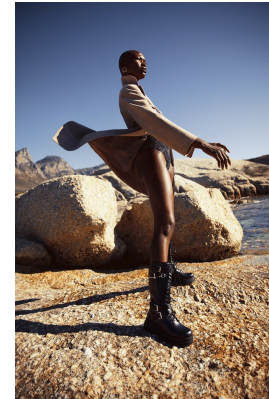

# BOSS MODELS

CAPE TOWN

## NOELLE GRAOBE

Height: 179cm Bust: 79cm Waist: 67cm Hips: 94cm Shoe: 6.5 UK Hair: Black Eyes: Brown