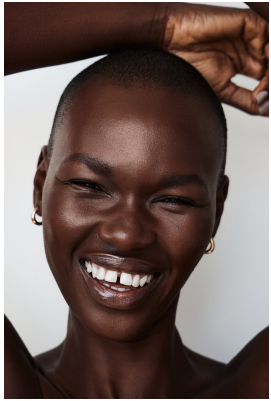

# BOSS MODELS

CAPE TOWN

## NOELLE GRAOBE

Height: 179cm Bust: 79cm Waist: 67cm Hips: 94cm Shoe: 6.5 UK Hair: Black Eyes: Brown