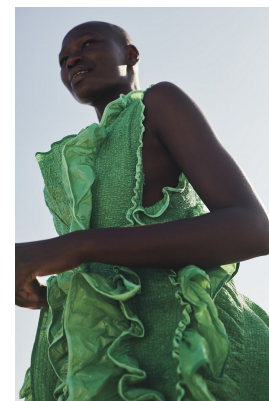

# BOSS MODELS

CAPE TOWN

## NOELLE GRAOBE

Height: 179cm Bust: 79cm Waist: 67cm Hips: 94cm Shoe: 6.5 UK Hair: Black Eyes: Brown