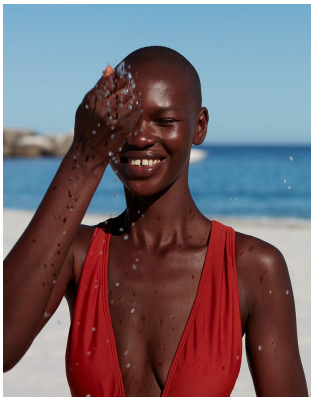

# BOSS MODELS

CAPE TOWN

## NOELLE GRAOBE

Height: 179cm Bust: 79cm Waist: 67cm Hips: 94cm Shoe: 6.5 UK Hair: Black Eyes: Brown