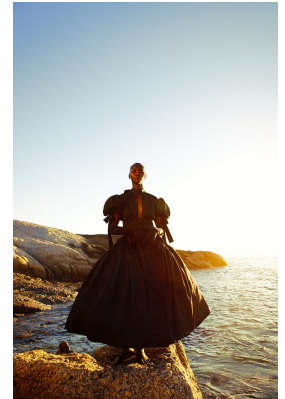

BOSS MODELS

CAPE TOWN

NOELLE GRAOBE

Height: 179cm Bust: 79cm Waist: 67cm Hips: 94cm Shoe: 6.5 UK Hair: Black Eyes: Brown