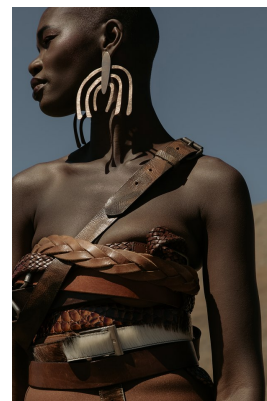

# BOSS MODELS

CAPE TOWN

## NOELLE GRAOBE

Height: 179cm Bust: 79cm Waist: 67cm Hips: 94cm Shoe: 6.5 UK Hair: Black Eyes: Brown