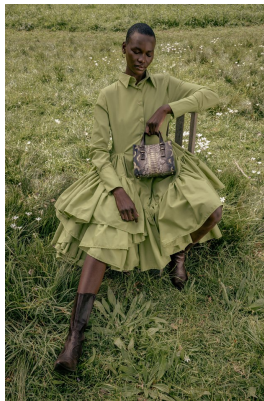

# BOSS MODELS

CAPE TOWN

## NOELLE GRAOBE

Height: 179cm Bust: 79cm Waist: 67cm Hips: 94cm Shoe: 6.5 UK Hair: Black Eyes: Brown