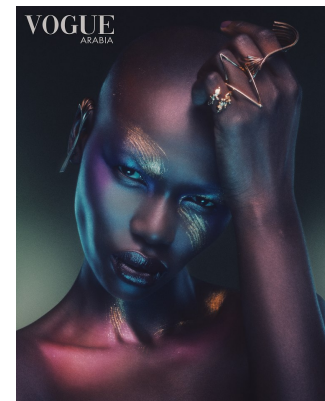

# BOSS MODELS

CAPE TOWN

## NOELLE GRAOBE

Height: 179cm Bust: 79cm Waist: 67cm Hips: 94cm Shoe: 6.5 UK Hair: Black Eyes: Brown