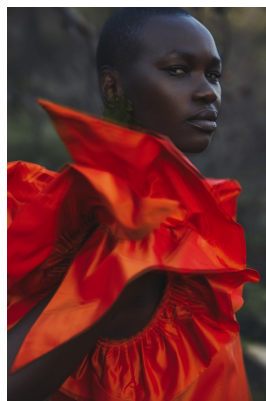

# BOSS MODELS

CAPE TOWN

## NOELLE GRAOBE

Height: 179cm Bust: 79cm Waist: 67cm Hips: 94cm Shoe: 6.5 UK Hair: Black Eyes: Brown