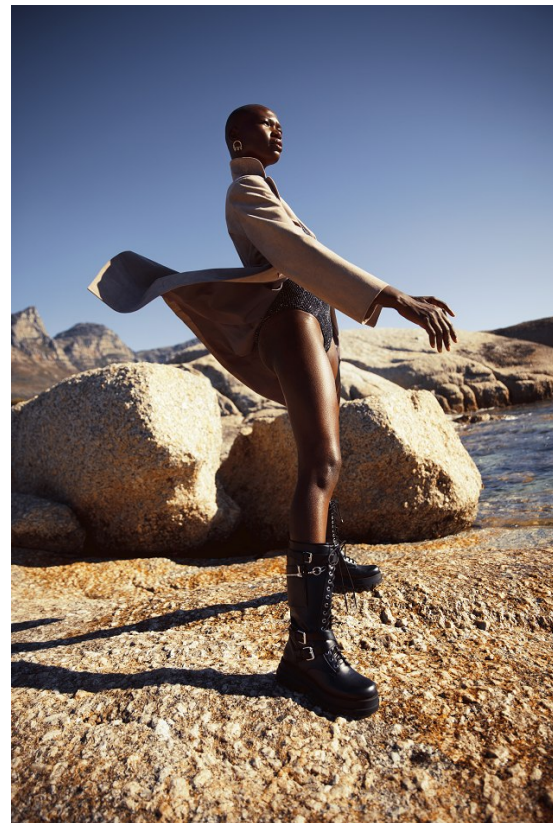

BOSS MODELS

CAPE TOWN

NOELLE GRAOBE

Height: 179cm Bust: 79cm Waist: 67cm Hips: 94cm Shoe: 6.5 UK Hair: Black Eyes: Brown

BOSS MODELS

CAPE TOWN

NOELLE GRAOBE

Height: 179cm Bust: 79cm Waist: 67cm Hips: 94cm Shoe: 6.5 UK Hair: Black Eyes: Brown