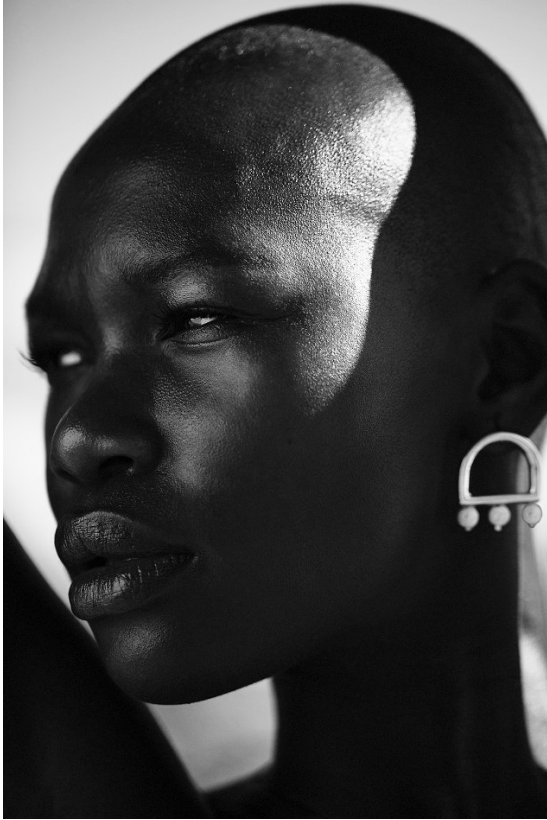

BOSS MODELS

CAPE TOWN

NOELLE GRAOBE

Height: 179cm Bust: 79cm Waist: 67cm Hips: 94cm Shoe: 6.5 UK Hair: Black Eyes: Brown

BOSS MODELS

CAPE TOWN

NOELLE GRAOBE

Height: 179cm Bust: 79cm Waist: 67cm Hips: 94cm Shoe: 6.5 UK Hair: Black Eyes: Brown

VOGUE
ARABIA

NOELLE GRAOBE

Height: 179cm Bust: 79cm Waist: 67cm Hips: 94cm Shoe: 6.5 UK Hair: Black Eyes: Brown

BOSS MODELS

CAPE TOWN

NOELLE GRAOBE

Height: 179cm Bust: 79cm Waist: 67cm Hips: 94cm Shoe: 6.5 UK Hair: Black Eyes: Brown