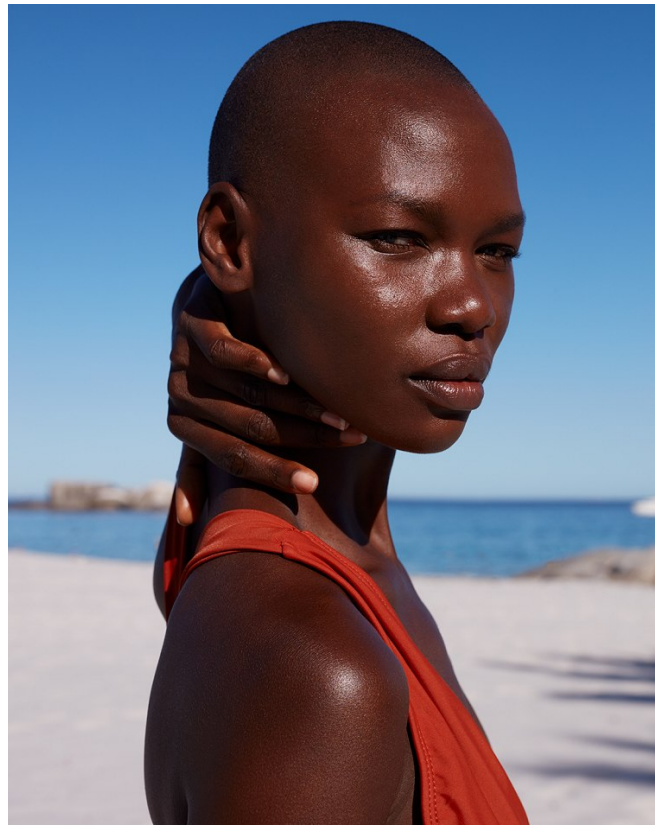

BOSS MODELS

CAPE TOWN

NOELLE GRAOBE

Height: 179cm Bust: 79cm Waist: 67cm Hips: 94cm Shoe: 6.5 UK Hair: Black Eyes: Brown