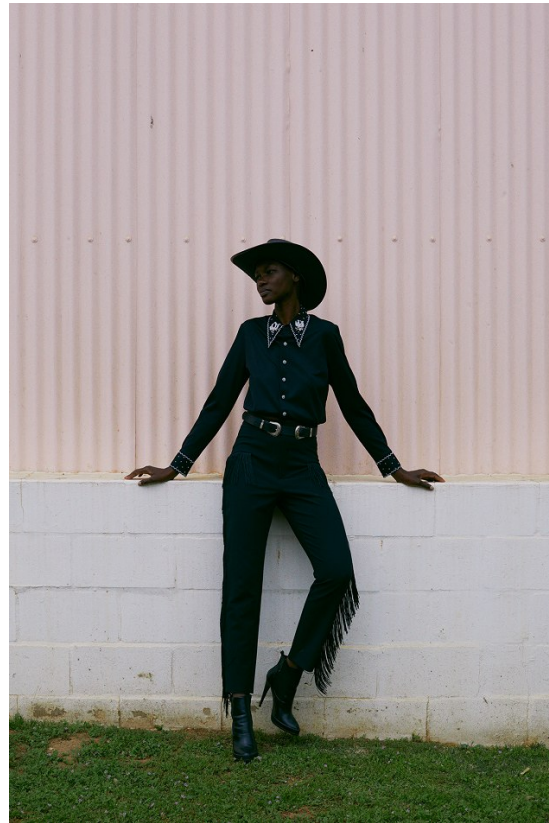

BOSS MODELS

CAPE TOWN

NOELLE GRAOBE

Height: 179cm Bust: 79cm Waist: 67cm Hips: 94cm Shoe: 6.5 UK Hair: Black Eyes: Brown

BOSS MODELS

CAPE TOWN

NOELLE GRAOBE

Height: 179cm Bust: 79cm Waist: 67cm Hips: 94cm Shoe: 6.5 UK Hair: Black Eyes: Brown