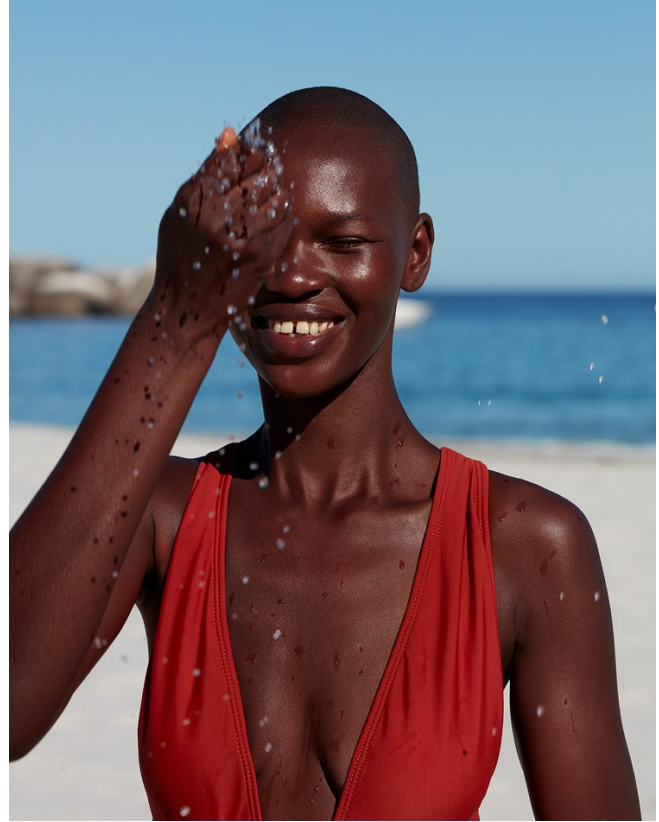

BOSS MODELS

CAPE TOWN

NOELLE GRAOBE

Height: 179cm Bust: 79cm Waist: 67cm Hips: 94cm Shoe: 6.5 UK Hair: Black Eyes: Brown