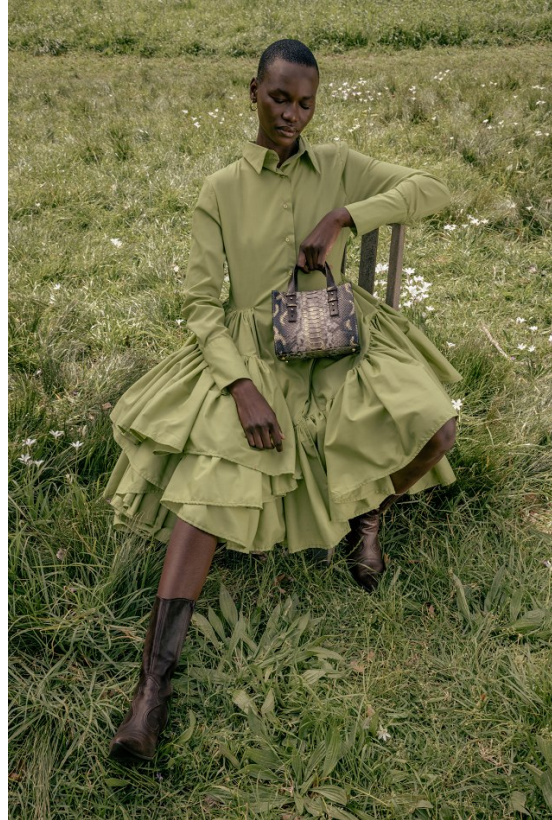

BOSS MODELS

CAPE TOWN

NOELLE GRAOBE

Height: 179cm Bust: 79cm Waist: 67cm Hips: 94cm Shoe: 6.5 UK Hair: Black Eyes: Brown

BOSS MODELS

CAPE TOWN

NOELLE GRAOBE

Height: 179cm Bust: 79cm Waist: 67cm Hips: 94cm Shoe: 6.5 UK Hair: Black Eyes: Brown