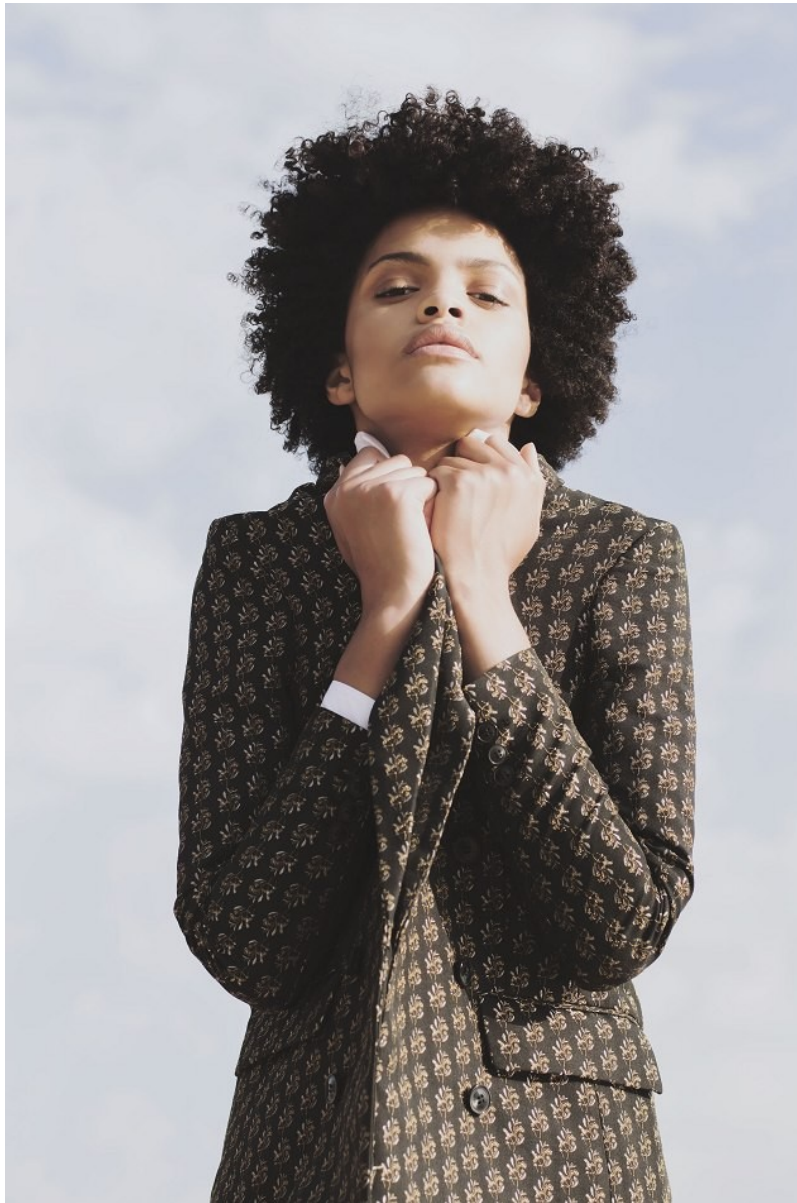

CARLA PEREIRA

BOSS MODELS

CAPE TOWN

Сафари
ОТРАЗИТ СОЛНЕННЫЕ ЛУЧИ
И ПРИТЯНЕТ ВЗГЛЯДЫ ОКРУЖАЮЩИХ.

FASHION_#GL03-2019-15.indd 158

1/22/19 3:39 PM

CARLA PEREIRA

Height: 180cm Bust: 81cm Waist: 61cm Hips: 90cm Shoe: 7 UK Hair: Brown Eyes: Brown