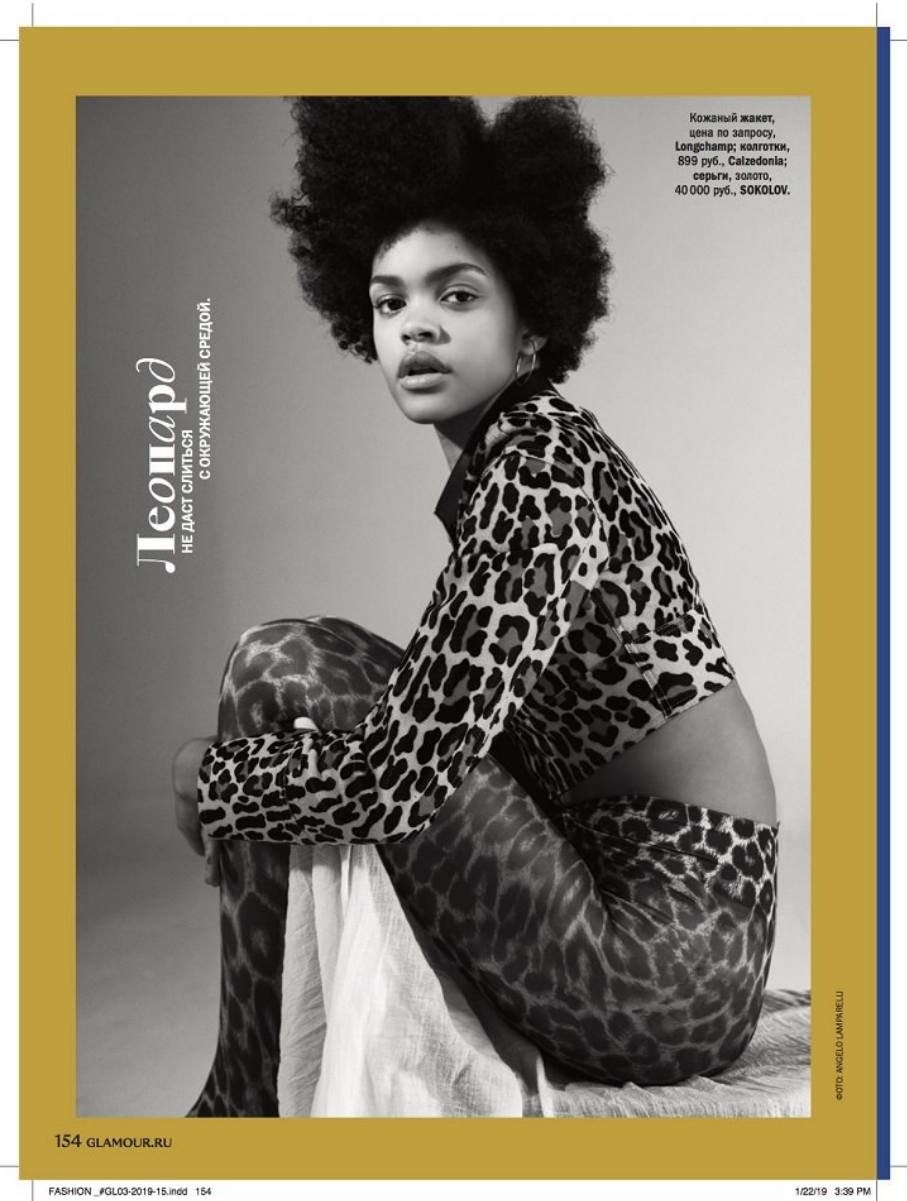

BOSS MODELS

CAPE TOWN

Height: 180cm Bust: 81cm Waist: 61cm Hips: 90cm Shoe: 7 UK Hair: Brown Eyes: Brown