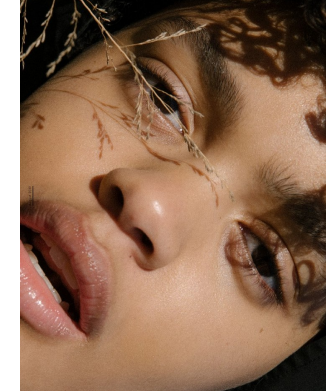

BOSS MODELS

CAPE TOWN

CARLA PEREIRA

Height: 180cm Bust: 81cm Waist: 61cm Hips: 90cm Shoe: 7 UK Hair: Brown Eyes: Brown

BOSS MODELS

CAPE TOWN

CARLA PEREIRA

Height: 180cm Bust: 81cm Waist: 61cm Hips: 90cm Shoe: 7 UK Hair: Brown Eyes: Brown

BOSS MODELS

CAPE TOWN

CARLA PEREIRA

Height: 180cm Bust: 81cm Waist: 61cm Hips: 90cm Shoe: 7 UK Hair: Brown Eyes: Brown