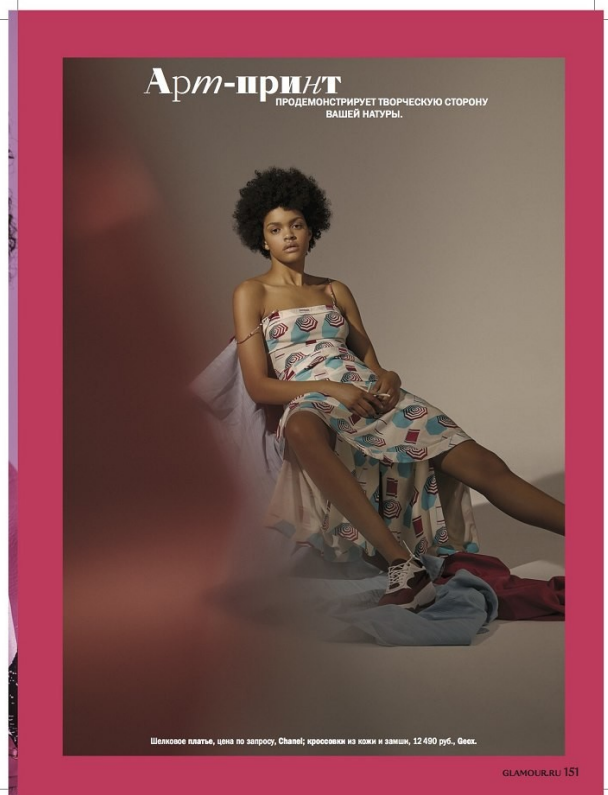

BOSS MODELS

CAPE TOWN

CARLA PEREIRA

Height: 180cm Bust: 81cm Waist: 61cm Hips: 90cm Shoe: 7 UK Hair: Brown Eyes: Brown

BOSS MODELS

CAPE TOWN

CARLA PEREIRA

Height: 180cm Bust: 81cm Waist: 61cm Hips: 90cm Shoe: 7 UK Hair: Brown Eyes: Brown