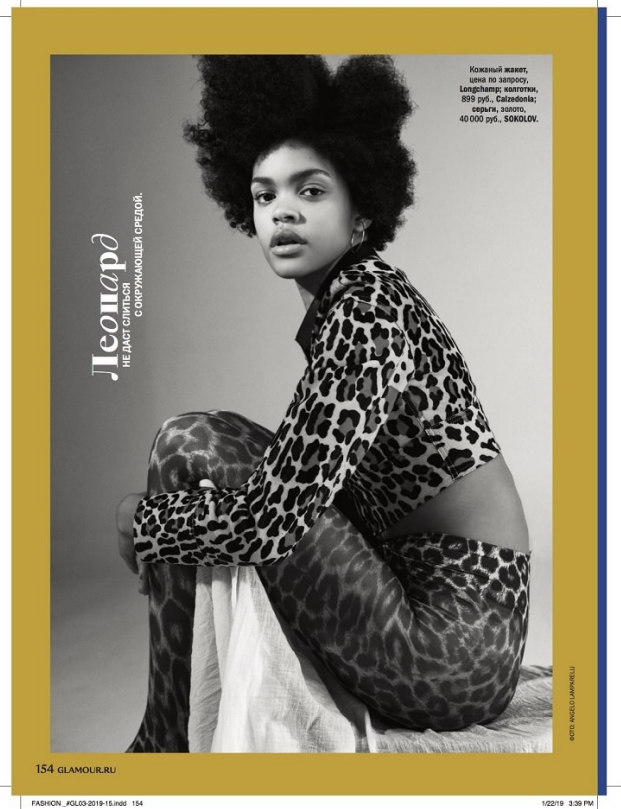

BOSS MODELS

CAPE TOWN

CARLA PEREIRA

Height: 180cm Bust: 81cm Waist: 61cm Hips: 90cm Shoe: 7 UK Hair: Brown Eyes: Brown

BOSS MODELS

CAPE TOWN

CARLA PEREIRA

Height: 180cm Bust: 81cm Waist: 61cm Hips: 90cm Shoe: 7 UK Hair: Brown Eyes: Brown