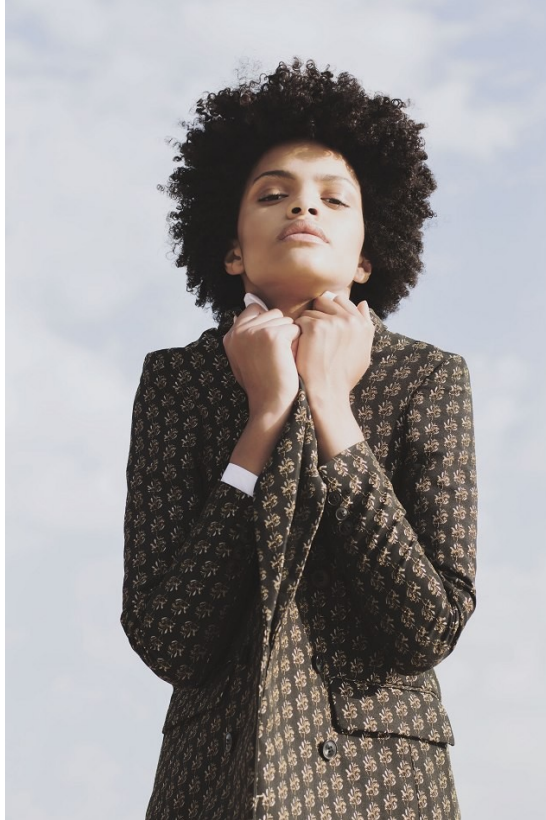

CARLA PEREIRA

BOSS MODELS

CAPE TOWN

CARLA PEREIRA

Height: 180cm Bust: 81cm Waist: 61cm Hips: 90cm Shoe: 7 UK Hair: Brown Eyes: Brown