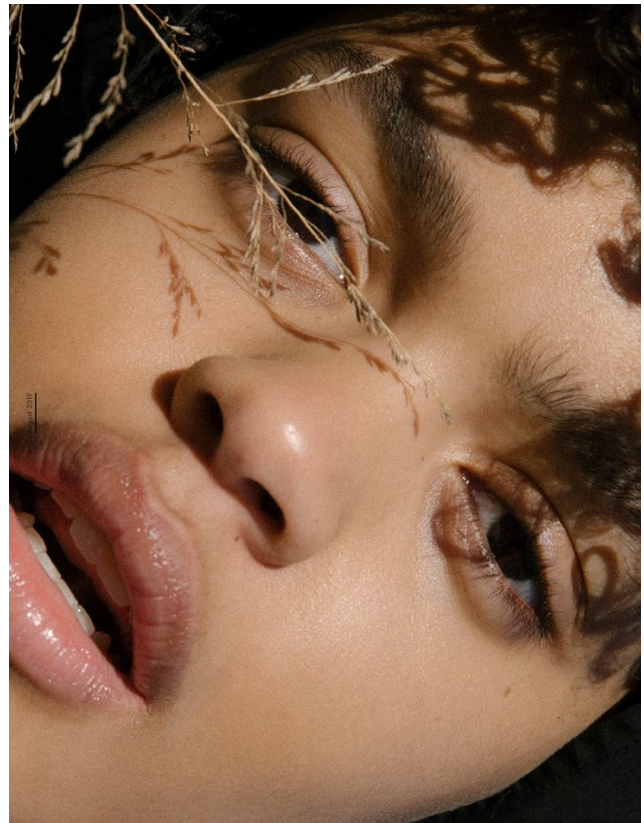

BOSS MODELS

CAPE TOWN

CARLA PEREIRA

Height: 180cm Bust: 81cm Waist: 61cm Hips: 90cm Shoe: 7 UK Hair: Brown Eyes: Brown

BOSS MODELS

CAPE TOWN

CARLA PEREIRA

Height: 180cm Bust: 81cm Waist: 61cm Hips: 90cm Shoe: 7 UK Hair: Brown Eyes: Brown