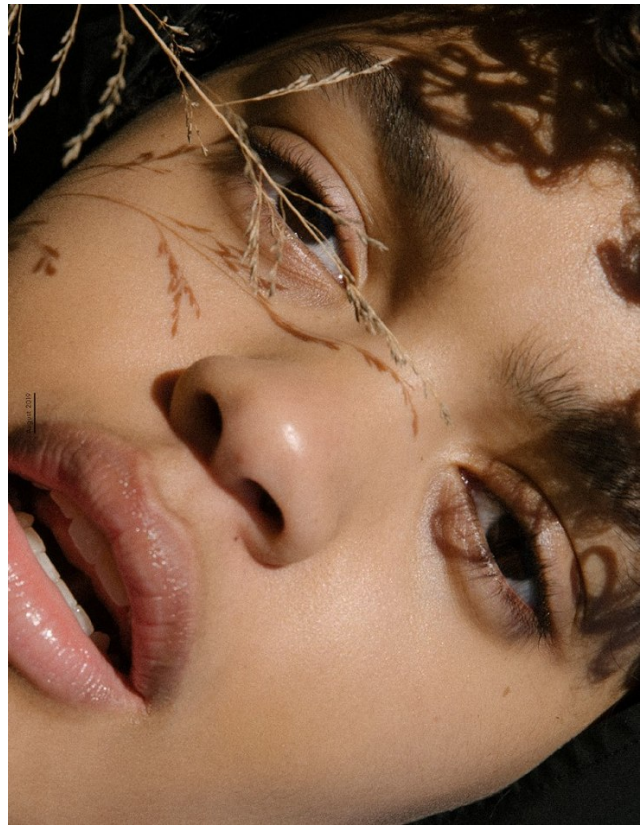

BOSS MODELS

CAPE TOWN

CARLA PEREIRA

Height: 180cm Bust: 81cm Waist: 61cm Hips: 90cm Shoe: 7 UK Hair: Brown Eyes: Brown