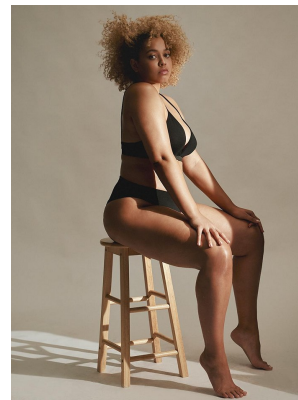

BOSS MODELS

CAPE TOWN

LAURISSA WILLEMS

Height: 175cm Bust: 105cm Waist: 85cm Hips: 119cm Shoe: 8 UK Hair: Blonde Eyes: Green/Brown