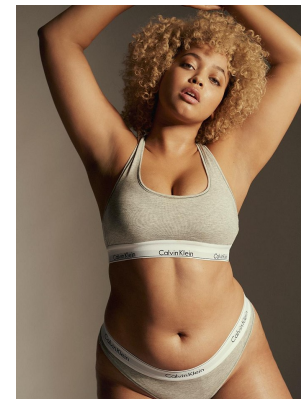

BOSS MODELS

CAPE TOWN

LAURISSA WILLEMS

Height: 175cm Bust: 105cm Waist: 85cm Hips: 119cm Shoe: 8 UK Hair: Blonde Eyes: Green/Brown