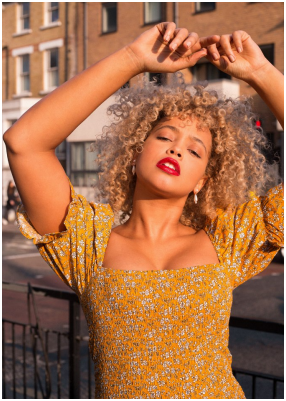

BOSS MODELS

CAPE TOWN

LAURISSA WILLEMS

Height: 175cm Bust: 105cm Waist: 85cm Hips: 119cm Shoe: 8 UK Hair: Blonde Eyes: Green/Brown