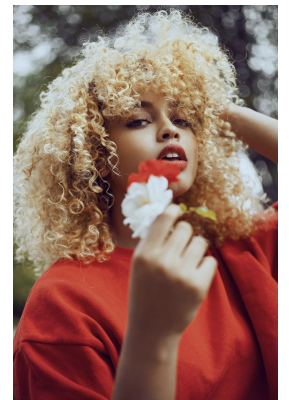

BOSS MODELS

CAPE TOWN

LAURISSA WILLEMS

Height: 175cm Bust: 105cm Waist: 85cm Hips: 119cm Shoe: 8 UK Hair: Blonde Eyes: Green/Brown