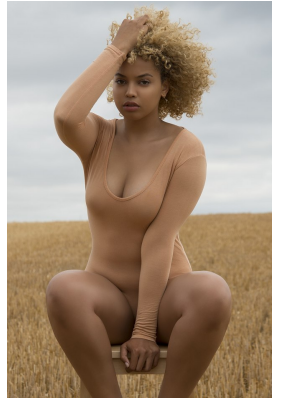

# BOSS MODELS

CAPE TOWN

## LAURISSA WILLEMS

Height: 175cm Bust: 105cm Waist: 85cm Hips: 119cm Shoe: 8 UK Hair: Blonde Eyes: Green/Brown