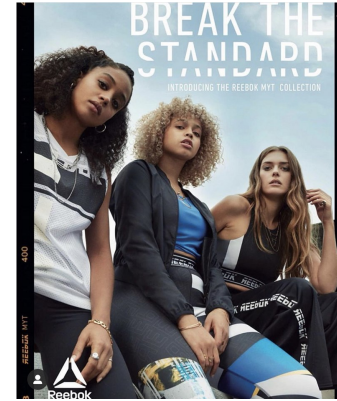

# BOSS MODELS

CAPE TOWN

## LAURISSA WILLEMS

Height: 175cm Bust: 105cm Waist: 85cm Hips: 119cm Shoe: 8 UK Hair: Blonde Eyes: Green/Brown