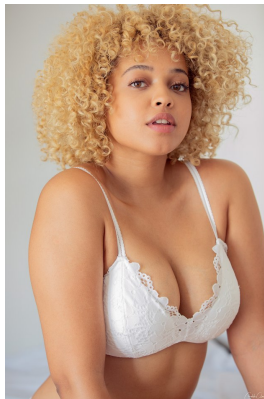

BOSS MODELS

CAPE TOWN

LAURISSA WILLEMS

Height: 175cm Bust: 105cm Waist: 85cm Hips: 119cm Shoe: 8 UK Hair: Blonde Eyes: Green/Brown