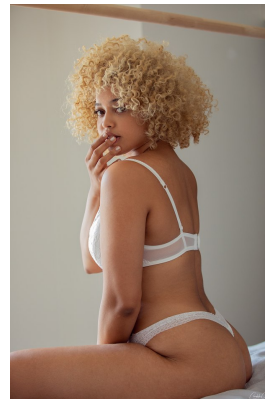

BOSS MODELS

CAPE TOWN

LAURISSA WILLEMS

Height: 175cm Bust: 105cm Waist: 85cm Hips: 119cm Shoe: 8 UK Hair: Blonde Eyes: Green/Brown