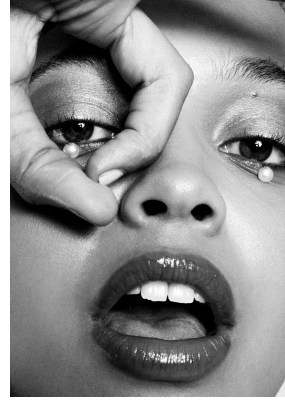

# BOSS MODELS

CAPE TOWN

## LAURISSA WILLEMS

Height: 175cm Bust: 105cm Waist: 85cm Hips: 119cm Shoe: 8 UK Hair: Blonde Eyes: Green/Brown