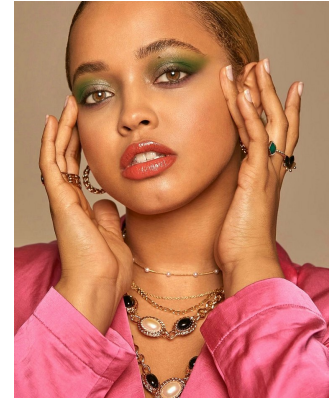

# BOSS MODELS

CAPE TOWN

## LAURISSA WILLEMS

Height: 175cm Bust: 105cm Waist: 85cm Hips: 119cm Shoe: 8 UK Hair: Blonde Eyes: Green/Brown