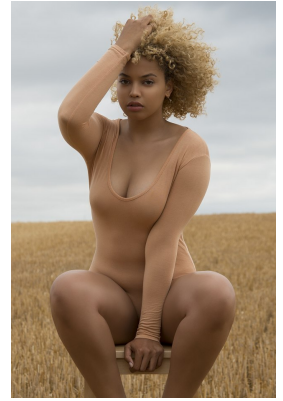

# BOSS MODELS

CAPE TOWN

## LAURISSA WILLEMS

Height: 175cm Bust: 105cm Waist: 85cm Hips: 119cm Shoe: 8 UK Hair: Blonde Eyes: Green/Brown