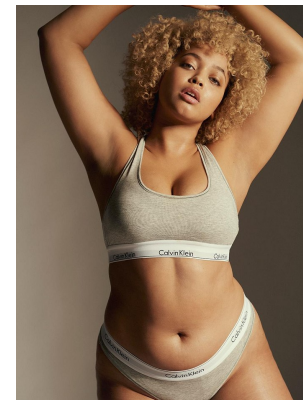

BOSS MODELS

CAPE TOWN

LAURISSA WILLEMS

Height: 175cm Bust: 105cm Waist: 85cm Hips: 119cm Shoe: 8 UK Hair: Blonde Eyes: Green/Brown