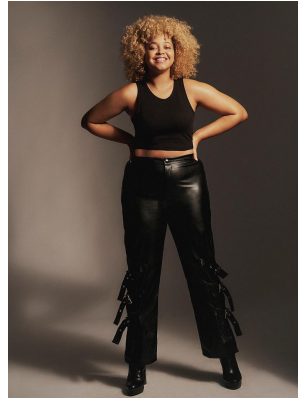

# BOSS MODELS

CAPE TOWN

## LAURISSA WILLEMS

Height: 175cm Bust: 105cm Waist: 85cm Hips: 119cm Shoe: 8 UK Hair: Blonde Eyes: Green/Brown