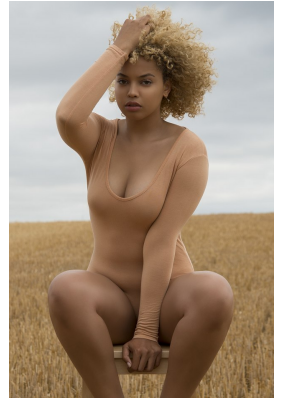

# BOSS MODELS

CAPE TOWN

## LAURISSA WILLEMS

Height: 175cm Bust: 105cm Waist: 85cm Hips: 119cm Shoe: 8 UK Hair: Blonde Eyes: Green/Brown