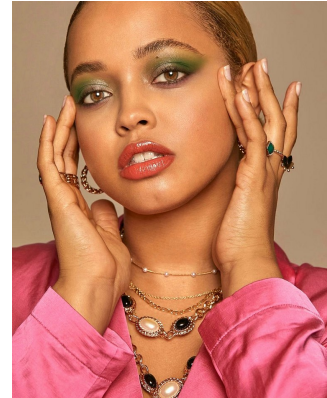

# BOSS MODELS

CAPE TOWN

## LAURISSA WILLEMS

Height: 175cm Bust: 105cm Waist: 85cm Hips: 119cm Shoe: 8 UK Hair: Blonde Eyes: Green/Brown