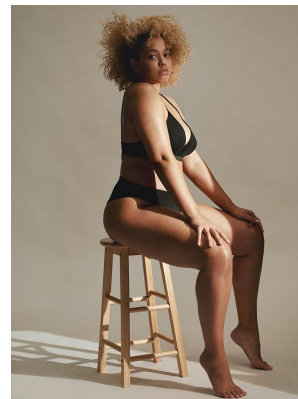

BOSS MODELS

CAPE TOWN

LAURISSA WILLEMS

Height: 175cm Bust: 105cm Waist: 85cm Hips: 119cm Shoe: 8 UK Hair: Blonde Eyes: Green/Brown