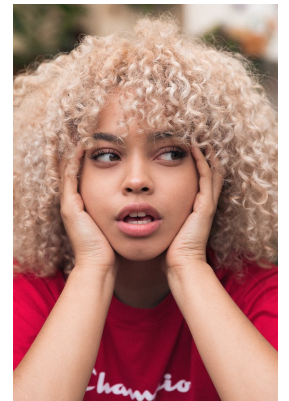

BOSS MODELS

CAPE TOWN

LAURISSA WILLEMS

Height: 175cm Bust: 105cm Waist: 85cm Hips: 119cm Shoe: 8 UK Hair: Blonde Eyes: Green/Brown