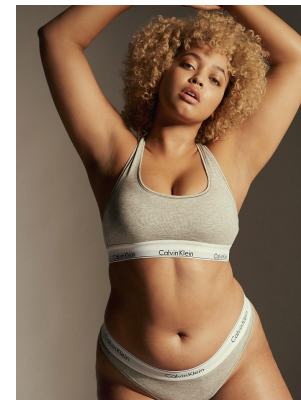

BOSS MODELS

CAPE TOWN

LAURISSA WILLEMS

Height: 175cm Bust: 105cm Waist: 85cm Hips: 119cm Shoe: 8 UK Hair: Blonde Eyes: Green/Brown