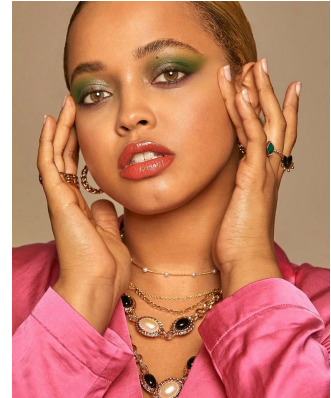

# BOSS MODELS

CAPE TOWN

## LAURISSA WILLEMS

Height: 175cm Bust: 105cm Waist: 85cm Hips: 119cm Shoe: 8 UK Hair: Blonde Eyes: Green/Brown