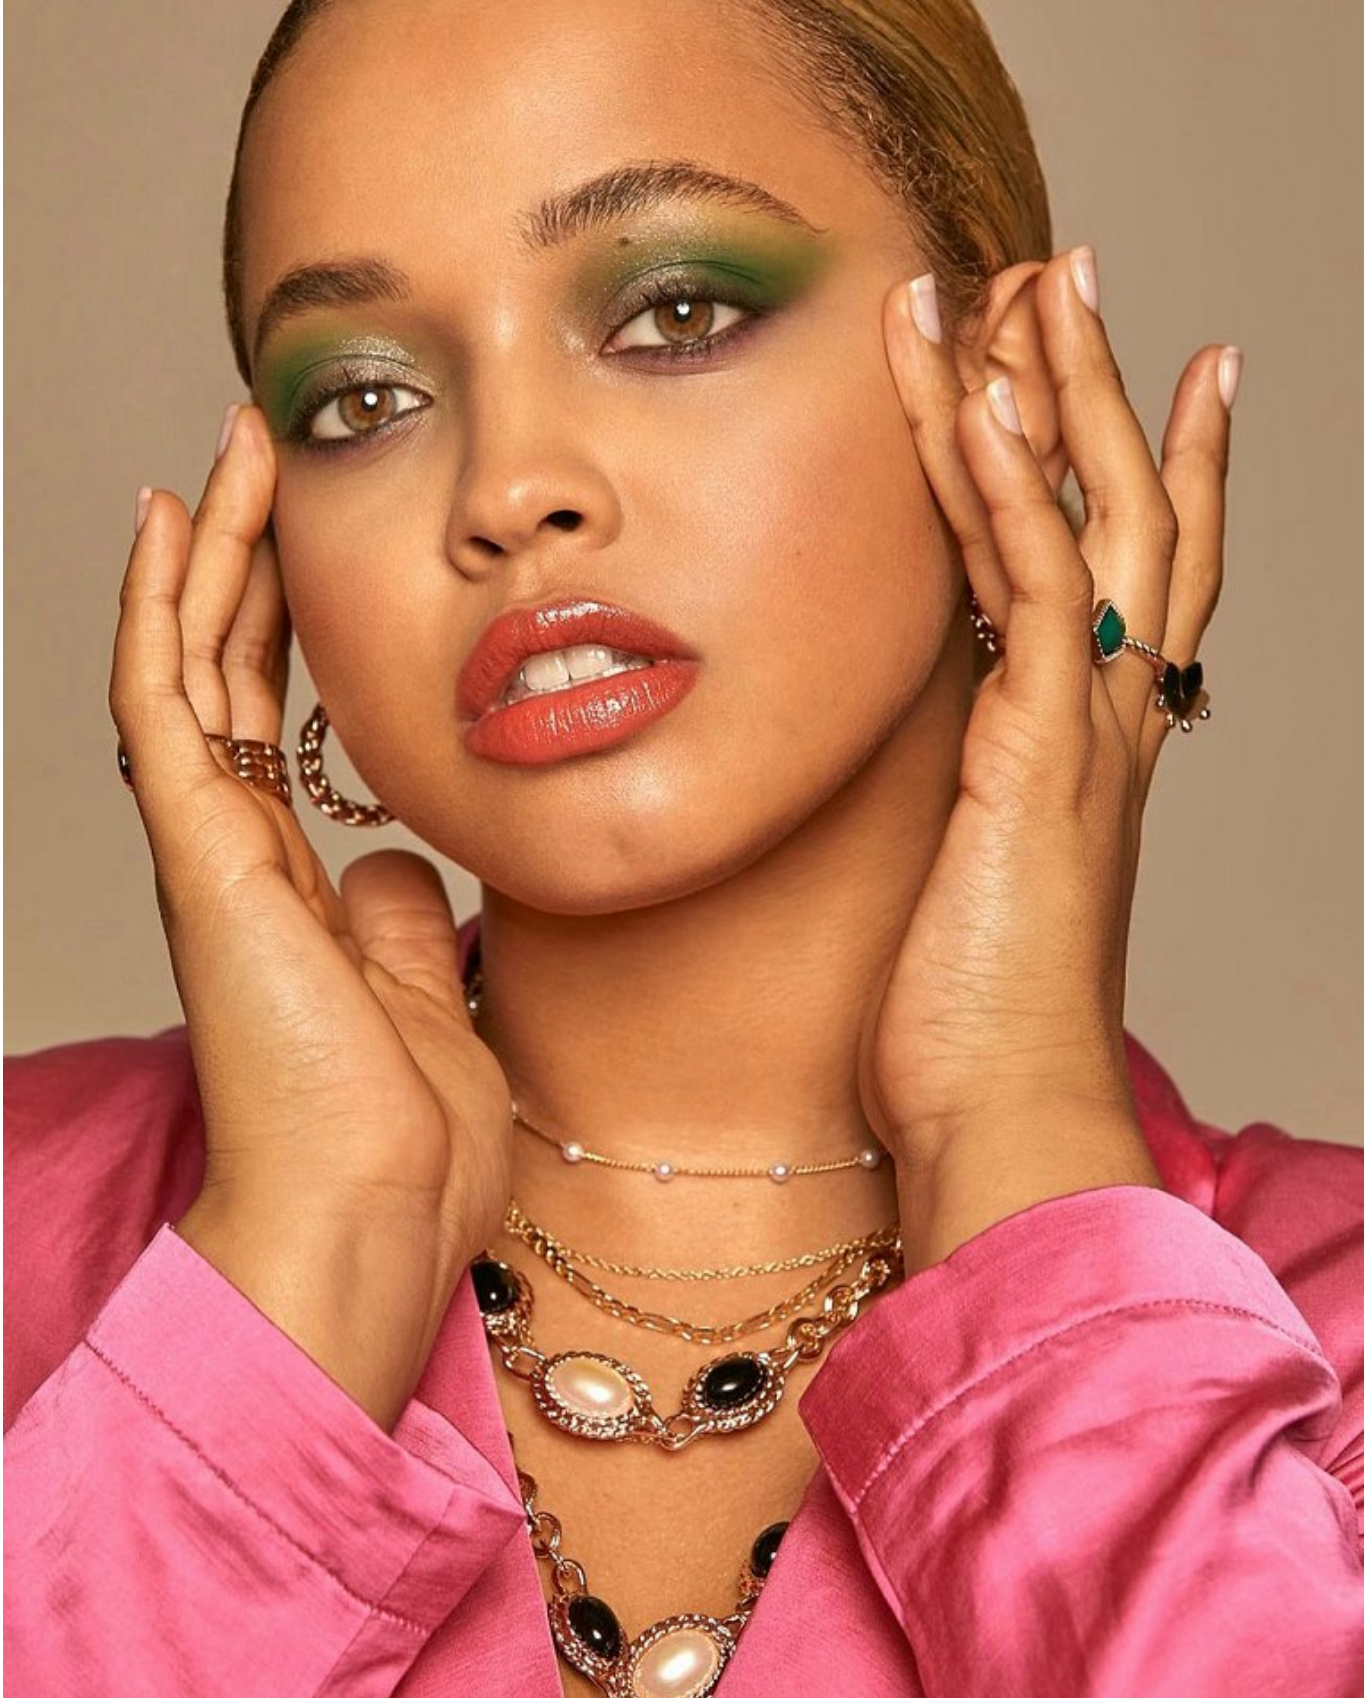

BOSS MODELS

CAPE TOWN

LAURISSA WILLEMS

Height: 175cm Bust: 105cm Waist: 85cm Hips: 119cm Shoe: 8 UK Hair: Blonde Eyes: Green/Brown

BOSS MODELS

CAPE TOWN

LAURISSA WILLEMS

Height: 175cm Bust: 105cm Waist: 85cm Hips: 119cm Shoe: 8 UK Hair: Blonde Eyes: Green/Brown