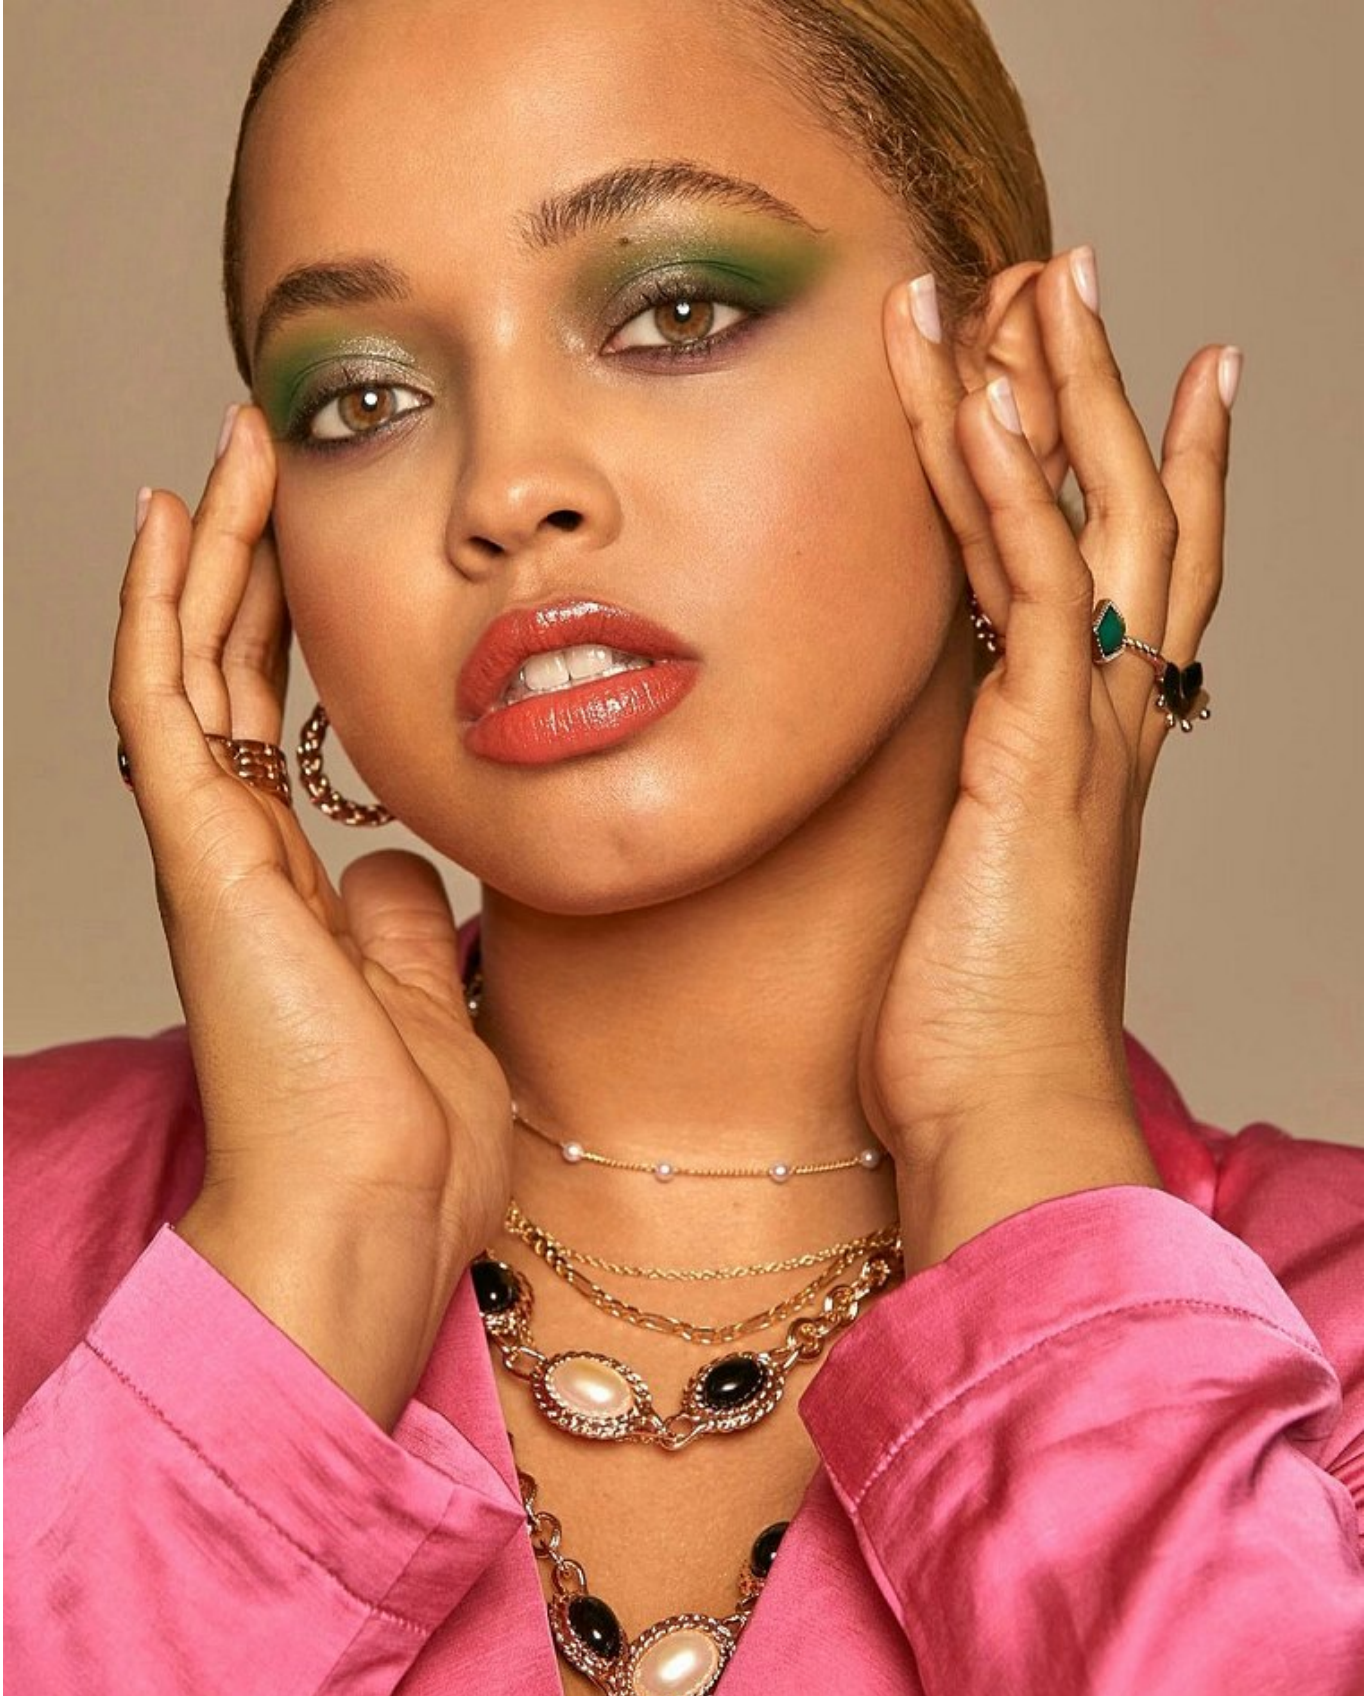

LAURISSA WILLEMS

BOSS MODELS

CAPE TOWN

LAURISSA WILLEMS

Height: 175cm Bust: 105cm Waist: 85cm Hips: 119cm Shoe: 8 UK Hair: Blonde Eyes: Green/Brown