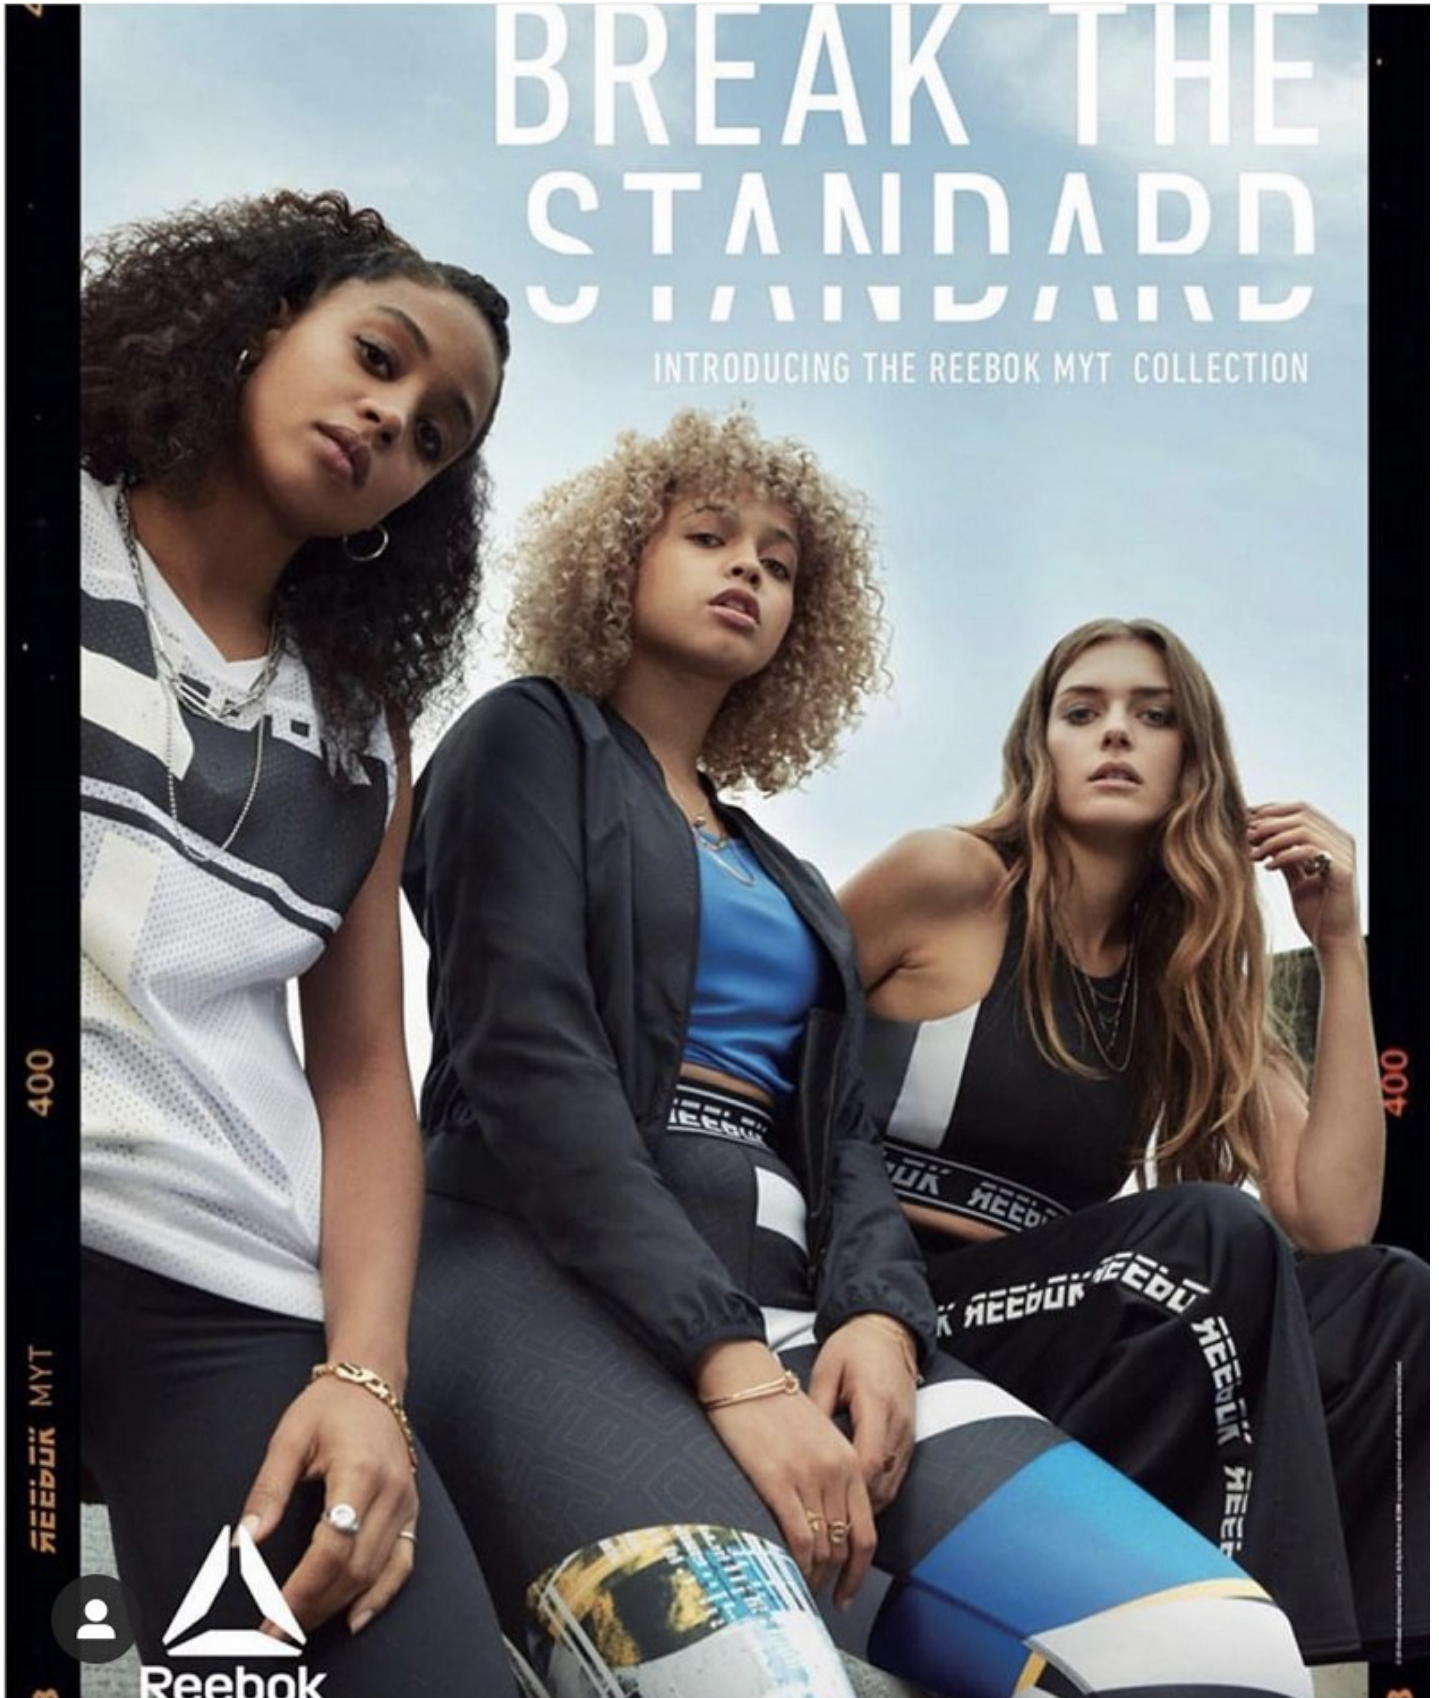

LAURISSA WILLEMS

BOSS MODELS

CAPE TOWN

LAURISSA WILLEMS

Height: 175cm Bust: 105cm Waist: 85cm Hips: 119cm Shoe: 8 UK Hair: Blonde Eyes: Green/Brown