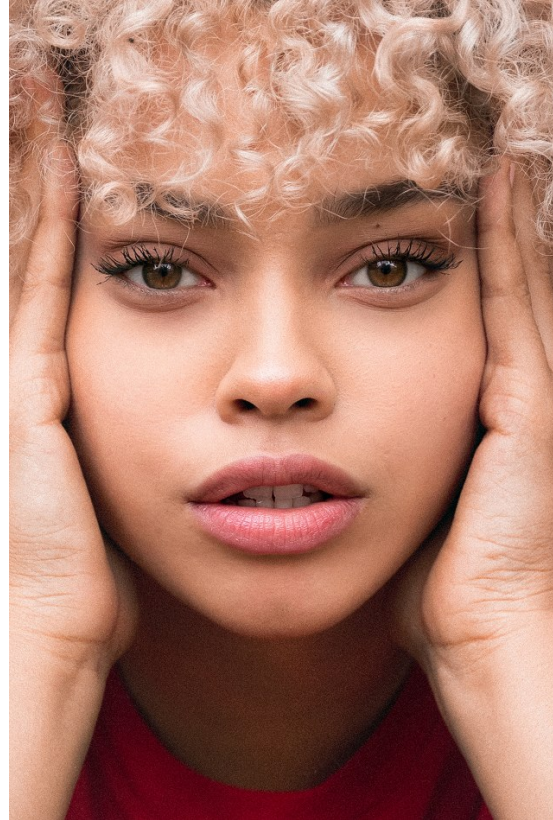

BOSS MODELS

CAPE TOWN

LAURISSA WILLEMS

Height: 175cm Bust: 105cm Waist: 85cm Hips: 119cm Shoe: 8 UK Hair: Blonde Eyes: Green/Brown