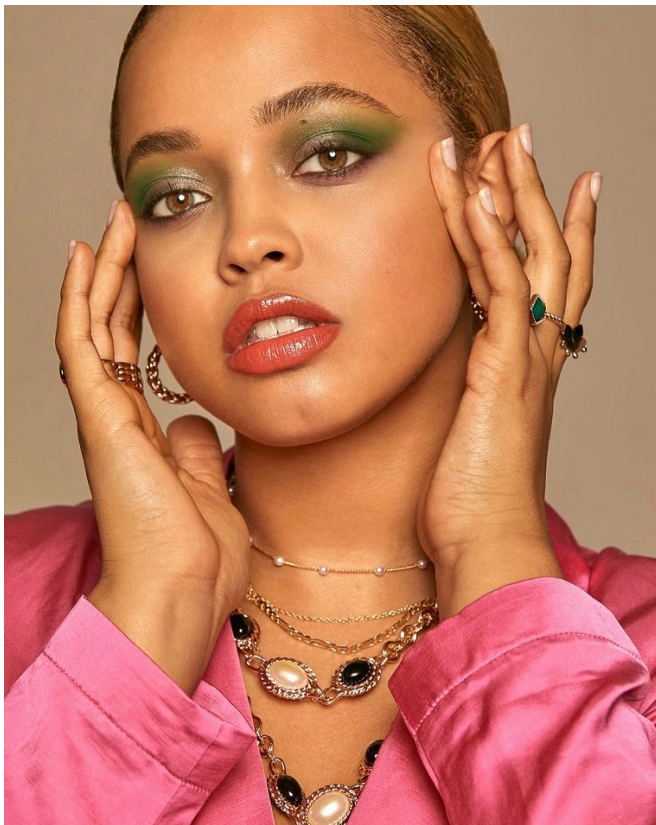

BOSS MODELS

CAPE TOWN

LAURISSA WILLEMS

Height: 175cm Bust: 105cm Waist: 85cm Hips: 119cm Shoe: 8 UK Hair: Blonde Eyes: Green/Brown