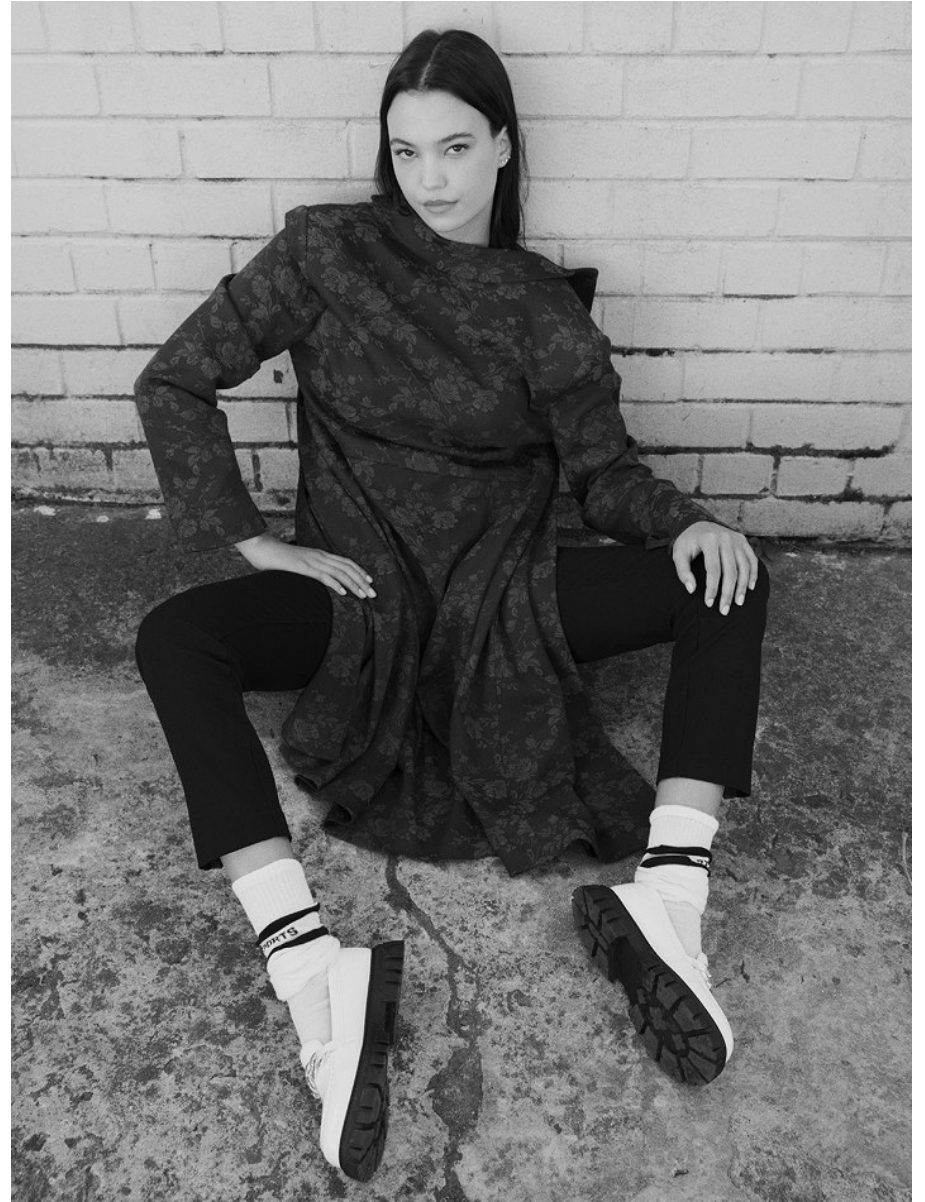

BOSS MODELS

CAPE TOWN

CHLOE SHEPPARD

Height: 172cm Bust: 88cm Waist: 59cm Hips: 89cm Shoe: 5 UK Hair: Brown Eyes: Brown