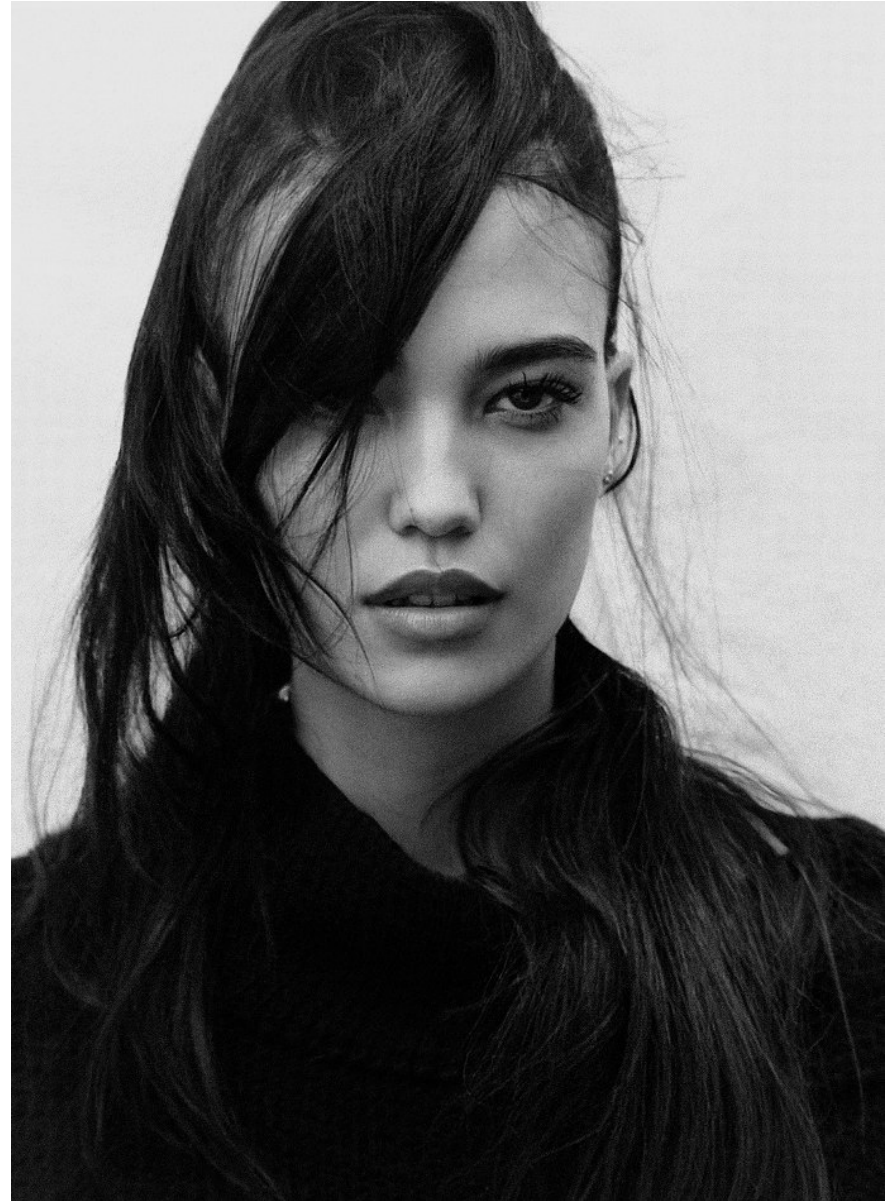

BOSS MODELS

CAPE TOWN

CHLOE SHEPPARD

Height: 172cm Bust: 88cm Waist: 59cm Hips: 89cm Shoe: 5 UK Hair: Brown Eyes: Brown