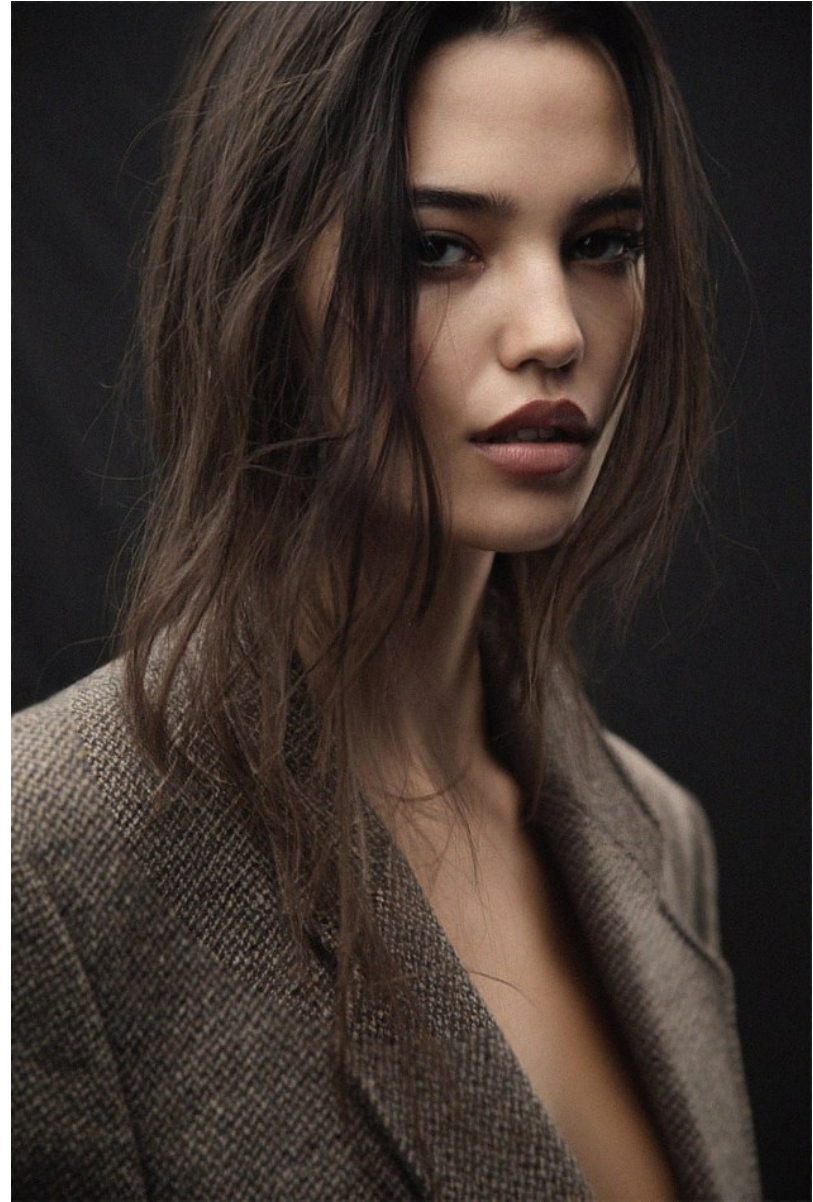

BOSS MODELS

CAPE TOWN

CHLOE SHEPPARD

Height: 172cm Bust: 88cm Waist: 59cm Hips: 89cm Shoe: 5 UK Hair: Brown Eyes: Brown