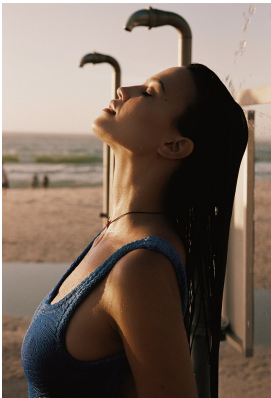

BOSS MODELS

CAPE TOWN

CHLOE SHEPPARD

Height: 172cm Bust: 88cm Waist: 59cm Hips: 89cm Shoe: 5 UK Hair: Brown Eyes: Brown

BOSS MODELS

CAPE TOWN

CHLOE SHEPPARD

Height: 172cm Bust: 88cm Waist: 59cm Hips: 89cm Shoe: 5 UK Hair: Brown Eyes: Brown

BOSS MODELS

CAPE TOWN

CHLOE SHEPPARD

Height: 172cm Bust: 88cm Waist: 59cm Hips: 89cm Shoe: 5 UK Hair: Brown Eyes: Brown