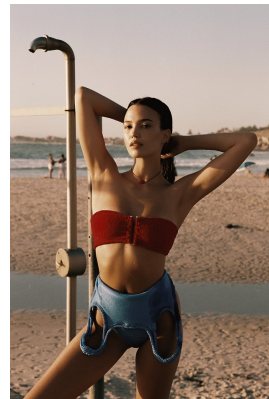

BOSS MODELS

CAPE TOWN

CHLOE SHEPPARD

Height: 172cm Bust: 88cm Waist: 59cm Hips: 89cm Shoe: 5 UK Hair: Brown Eyes: Brown

BOSS MODELS

CAPE TOWN

CHLOE SHEPPARD

Height: 172cm Bust: 88cm Waist: 59cm Hips: 89cm Shoe: 5 UK Hair: Brown Eyes: Brown

BOSS MODELS

CAPE TOWN

CHLOE SHEPPARD

Height: 172cm Bust: 88cm Waist: 59cm Hips: 89cm Shoe: 5 UK Hair: Brown Eyes: Brown