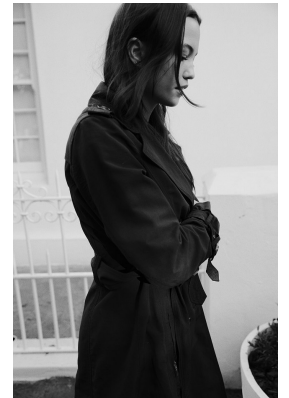

BOSS MODELS

CAPE TOWN

CHLOE SHEPPARD

Height: 172cm Bust: 88cm Waist: 59cm Hips: 89cm Shoe: 5 UK Hair: Brown Eyes: Brown

BOSS MODELS

CAPE TOWN

CHLOE SHEPPARD

Height: 172cm Bust: 88cm Waist: 59cm Hips: 89cm Shoe: 5 UK Hair: Brown Eyes: Brown

BOSS MODELS

CAPE TOWN

CHLOE SHEPPARD

Height: 172cm Bust: 88cm Waist: 59cm Hips: 89cm Shoe: 5 UK Hair: Brown Eyes: Brown