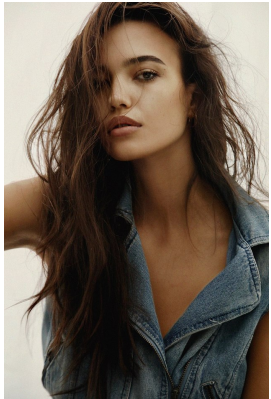

BOSS MODELS

CAPE TOWN

CHLOE SHEPPARD

Height: 172cm Bust: 88cm Waist: 59cm Hips: 89cm Shoe: 5 UK Hair: Brown Eyes: Brown

BOSS MODELS

CAPE TOWN

CHLOE SHEPPARD

Height: 172cm Bust: 88cm Waist: 59cm Hips: 89cm Shoe: 5 UK Hair: Brown Eyes: Brown

BOSS MODELS

CAPE TOWN

CHLOE SHEPPARD

Height: 172cm Bust: 88cm Waist: 59cm Hips: 89cm Shoe: 5 UK Hair: Brown Eyes: Brown