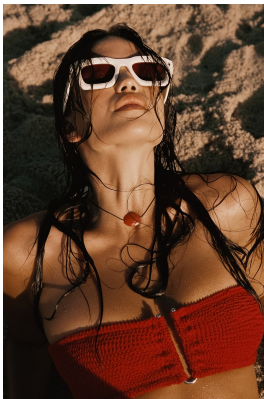

BOSS MODELS

CAPE TOWN

CHLOE SHEPPARD

Height: 172cm Bust: 88cm Waist: 59cm Hips: 89cm Shoe: 5 UK Hair: Brown Eyes: Brown

BOSS MODELS

CAPE TOWN

CHLOE SHEPPARD

Height: 172cm Bust: 88cm Waist: 59cm Hips: 89cm Shoe: 5 UK Hair: Brown Eyes: Brown

BOSS MODELS

CAPE TOWN

CHLOE SHEPPARD

Height: 172cm Bust: 88cm Waist: 59cm Hips: 89cm Shoe: 5 UK Hair: Brown Eyes: Brown