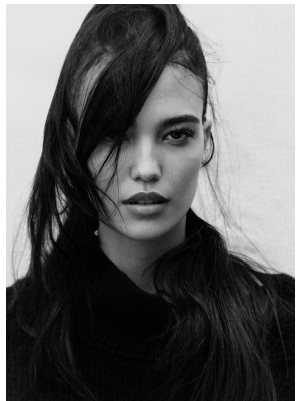

BOSS MODELS

CAPE TOWN

CHLOE SHEPPARD

Height: 172cm Bust: 88cm Waist: 59cm Hips: 89cm Shoe: 5 UK Hair: Brown Eyes: Brown

BOSS MODELS

CAPE TOWN

CHLOE SHEPPARD

Height: 172cm Bust: 88cm Waist: 59cm Hips: 89cm Shoe: 5 UK Hair: Brown Eyes: Brown

BOSS MODELS

CAPE TOWN

CHLOE SHEPPARD

Height: 172cm Bust: 88cm Waist: 59cm Hips: 89cm Shoe: 5 UK Hair: Brown Eyes: Brown