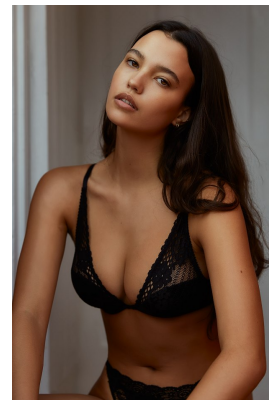

BOSS MODELS

CAPE TOWN

CHLOE SHEPPARD

Height: 172cm Bust: 88cm Waist: 59cm Hips: 89cm Shoe: 5 UK Hair: Brown Eyes: Brown

BOSS MODELS

CAPE TOWN

CHLOE SHEPPARD

Height: 172cm Bust: 88cm Waist: 59cm Hips: 89cm Shoe: 5 UK Hair: Brown Eyes: Brown

BOSS MODELS

CAPE TOWN

CHLOE SHEPPARD

Height: 172cm Bust: 88cm Waist: 59cm Hips: 89cm Shoe: 5 UK Hair: Brown Eyes: Brown