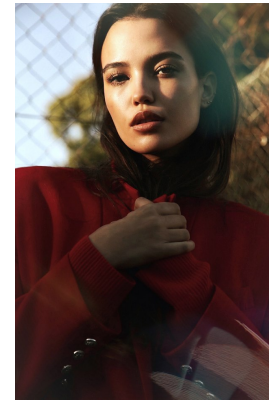

BOSS MODELS

CAPE TOWN

CHLOE SHEPPARD

Height: 172cm Bust: 88cm Waist: 59cm Hips: 89cm Shoe: 5 UK Hair: Brown Eyes: Brown

BOSS MODELS

CAPE TOWN

CHLOE SHEPPARD

Height: 172cm Bust: 88cm Waist: 59cm Hips: 89cm Shoe: 5 UK Hair: Brown Eyes: Brown

BOSS MODELS

CAPE TOWN

CHLOE SHEPPARD

Height: 172cm Bust: 88cm Waist: 59cm Hips: 89cm Shoe: 5 UK Hair: Brown Eyes: Brown