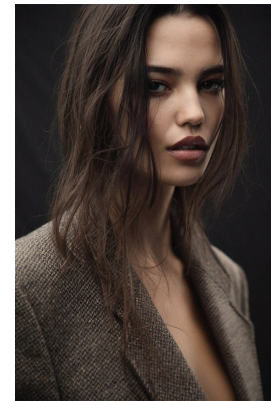

BOSS MODELS

CAPE TOWN

CHLOE SHEPPARD

Height: 172cm Bust: 88cm Waist: 59cm Hips: 89cm Shoe: 5 UK Hair: Brown Eyes: Brown

BOSS MODELS

CAPE TOWN

CHLOE SHEPPARD

Height: 172cm Bust: 88cm Waist: 59cm Hips: 89cm Shoe: 5 UK Hair: Brown Eyes: Brown

BOSS MODELS

CAPE TOWN

CHLOE SHEPPARD

Height: 172cm Bust: 88cm Waist: 59cm Hips: 89cm Shoe: 5 UK Hair: Brown Eyes: Brown