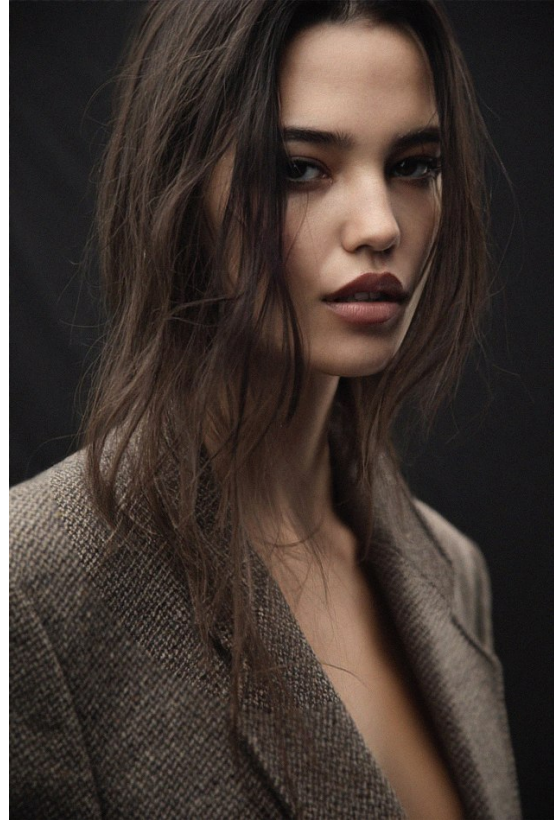

BOSS MODELS

CAPE TOWN

CHLOE SHEPPARD

Height: 172cm Bust: 88cm Waist: 59cm Hips: 89cm Shoe: 5 UK Hair: Brown Eyes: Brown

BOSS MODELS

CAPE TOWN

CHLOE SHEPPARD

Height: 172cm Bust: 88cm Waist: 59cm Hips: 89cm Shoe: 5 UK Hair: Brown Eyes: Brown