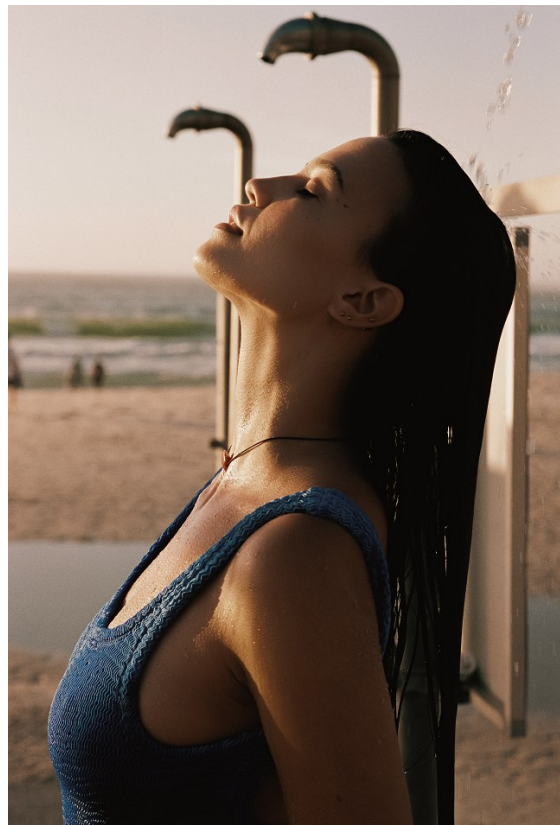

BOSS MODELS

CAPE TOWN

CHLOE SHEPPARD

Height: 172cm Bust: 88cm Waist: 59cm Hips: 89cm Shoe: 5 UK Hair: Brown Eyes: Brown

BOSS MODELS

CAPE TOWN

CHLOE SHEPPARD

Height: 172cm Bust: 88cm Waist: 59cm Hips: 89cm Shoe: 5 UK Hair: Brown Eyes: Brown