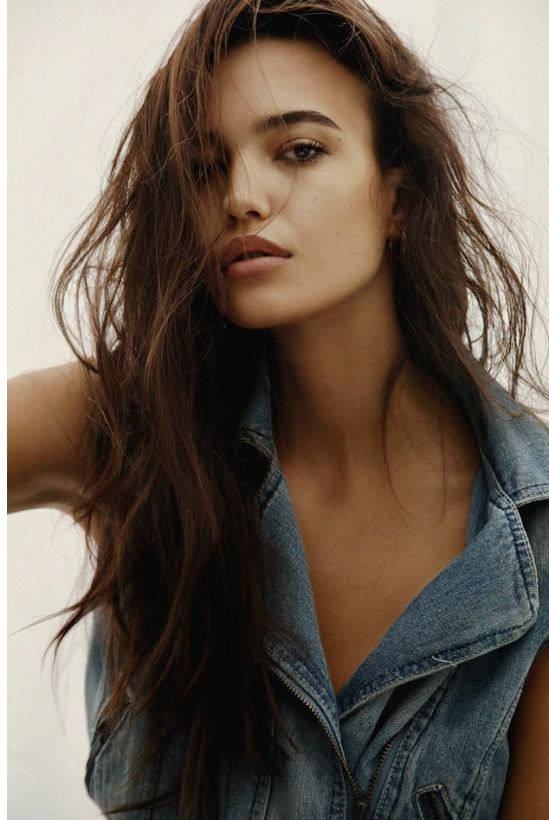

BOSS MODELS

CAPE TOWN

CHLOE SHEPPARD

Height: 172cm Bust: 88cm Waist: 59cm Hips: 89cm Shoe: 5 UK Hair: Brown Eyes: Brown

BOSS MODELS

CAPE TOWN

CHLOE SHEPPARD

Height: 172cm Bust: 88cm Waist: 59cm Hips: 89cm Shoe: 5 UK Hair: Brown Eyes: Brown