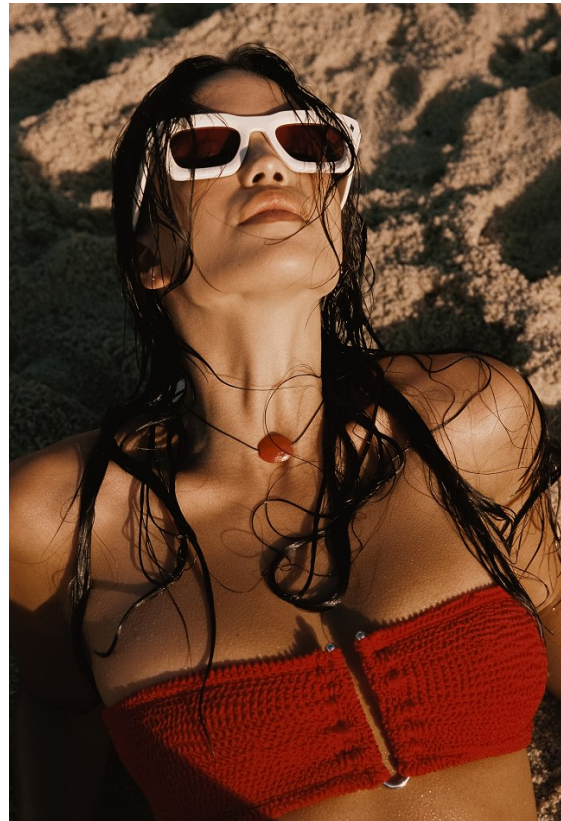

BOSS MODELS

CAPE TOWN

CHLOE SHEPPARD

Height: 172cm Bust: 88cm Waist: 59cm Hips: 89cm Shoe: 5 UK Hair: Brown Eyes: Brown

BOSS MODELS

CAPE TOWN

CHLOE SHEPPARD

Height: 172cm Bust: 88cm Waist: 59cm Hips: 89cm Shoe: 5 UK Hair: Brown Eyes: Brown