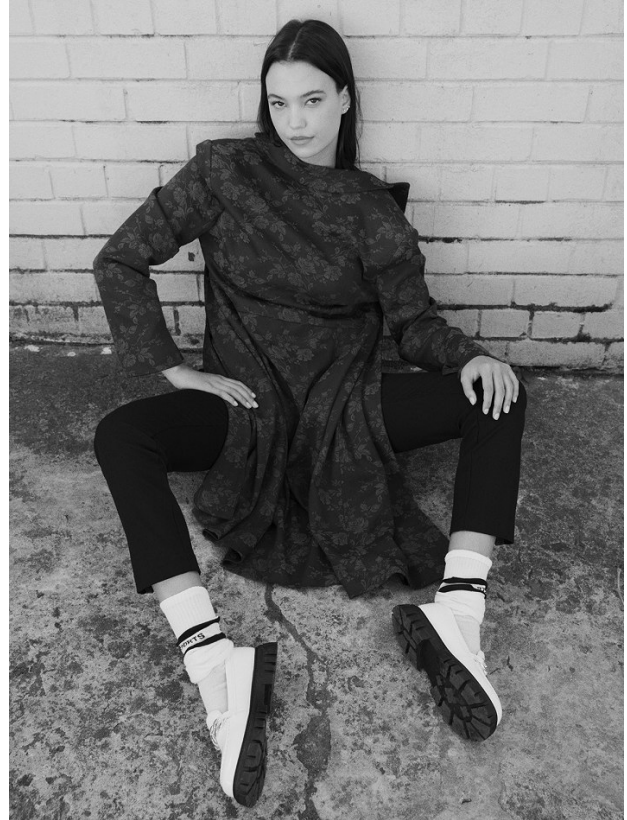

BOSS MODELS

CAPE TOWN

CHLOE SHEPPARD

Height: 172cm Bust: 88cm Waist: 59cm Hips: 89cm Shoe: 5 UK Hair: Brown Eyes: Brown

BOSS MODELS

CAPE TOWN

CHLOE SHEPPARD

Height: 172cm Bust: 88cm Waist: 59cm Hips: 89cm Shoe: 5 UK Hair: Brown Eyes: Brown