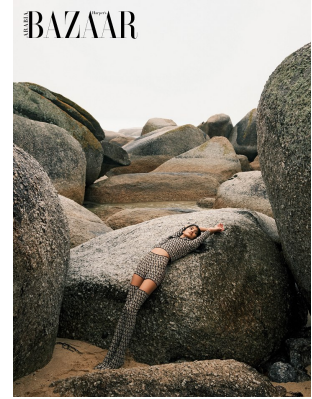

BOSS MODELS

CAPE TOWN

ANTARA NAIDOO

Height: 175cm Bust: 78cm Waist: 58cm Hips: 89cm Shoe: 6 UK Hair: Dark Brown Eyes: Brown

BOSS MODELS

CAPE TOWN

ANTARA NAIDOO

Height: 175cm Bust: 78cm Waist: 58cm Hips: 89cm Shoe: 6 UK Hair: Dark Brown Eyes: Brown

BOSS MODELS

CAPE TOWN

ANTARA NAIDOO

Height: 175cm Bust: 78cm Waist: 58cm Hips: 89cm Shoe: 6 UK Hair: Dark Brown Eyes: Brown