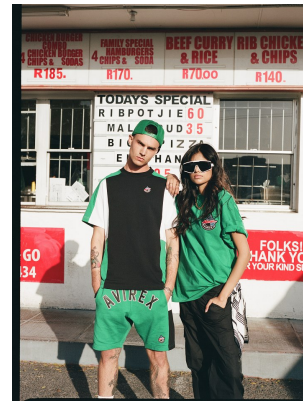

BOSS MODELS

CAPE TOWN

ANTARA NAIDOO

Height: 175cm Bust: 78cm Waist: 58cm Hips: 89cm Shoe: 6 UK Hair: Dark Brown Eyes: Brown

BOSS MODELS

CAPE TOWN

ANTARA NAIDOO

Height: 175cm Bust: 78cm Waist: 58cm Hips: 89cm Shoe: 6 UK Hair: Dark Brown Eyes: Brown

BOSS MODELS

CAPE TOWN

ANTARA NAIDOO

Height: 175cm Bust: 78cm Waist: 58cm Hips: 89cm Shoe: 6 UK Hair: Dark Brown Eyes: Brown