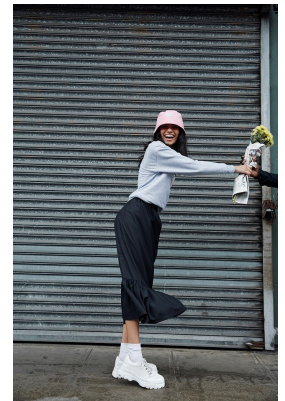

BOSS MODELS

CAPE TOWN

ANTARA NAIDOO

Height: 175cm Bust: 78cm Waist: 58cm Hips: 89cm Shoe: 6 UK Hair: Dark Brown Eyes: Brown

BOSS MODELS

CAPE TOWN

ANTARA NAIDOO

Height: 175cm Bust: 78cm Waist: 58cm Hips: 89cm Shoe: 6 UK Hair: Dark Brown Eyes: Brown

BOSS MODELS

CAPE TOWN

ANTARA NAIDOO

Height: 175cm Bust: 78cm Waist: 58cm Hips: 89cm Shoe: 6 UK Hair: Dark Brown Eyes: Brown