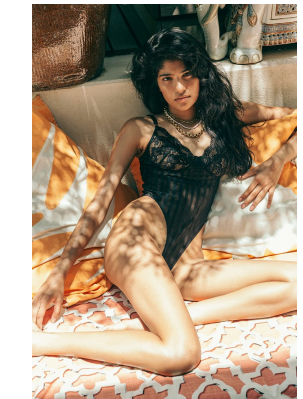

BOSS MODELS

CAPE TOWN

ANTARA NAIDOO

Height: 175cm Bust: 78cm Waist: 58cm Hips: 89cm Shoe: 6 UK Hair: Dark Brown Eyes: Brown

BOSS MODELS

CAPE TOWN

ANTARA NAIDOO

Height: 175cm Bust: 78cm Waist: 58cm Hips: 89cm Shoe: 6 UK Hair: Dark Brown Eyes: Brown

BOSS MODELS

CAPE TOWN

ANTARA NAIDOO

Height: 175cm Bust: 78cm Waist: 58cm Hips: 89cm Shoe: 6 UK Hair: Dark Brown Eyes: Brown