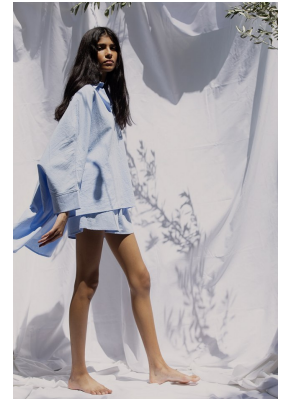

BOSS MODELS

CAPE TOWN

ANTARA NAIDOO

Height: 175cm Bust: 78cm Waist: 58cm Hips: 89cm Shoe: 6 UK Hair: Dark Brown Eyes: Brown

BOSS MODELS

CAPE TOWN

ANTARA NAIDOO

Height: 175cm Bust: 78cm Waist: 58cm Hips: 89cm Shoe: 6 UK Hair: Dark Brown Eyes: Brown

BOSS MODELS

CAPE TOWN

ANTARA NAIDOO

Height: 175cm Bust: 78cm Waist: 58cm Hips: 89cm Shoe: 6 UK Hair: Dark Brown Eyes: Brown