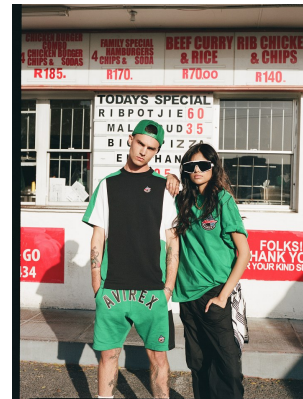

BOSS MODELS

CAPE TOWN

ANTARA NAIDOO

Height: 175cm Bust: 78cm Waist: 58cm Hips: 89cm Shoe: 6 UK Hair: Dark Brown Eyes: Brown

BOSS MODELS

CAPE TOWN

ANTARA NAIDOO

Height: 175cm Bust: 78cm Waist: 58cm Hips: 89cm Shoe: 6 UK Hair: Dark Brown Eyes: Brown

BOSS MODELS

CAPE TOWN

ANTARA NAIDOO

Height: 175cm Bust: 78cm Waist: 58cm Hips: 89cm Shoe: 6 UK Hair: Dark Brown Eyes: Brown