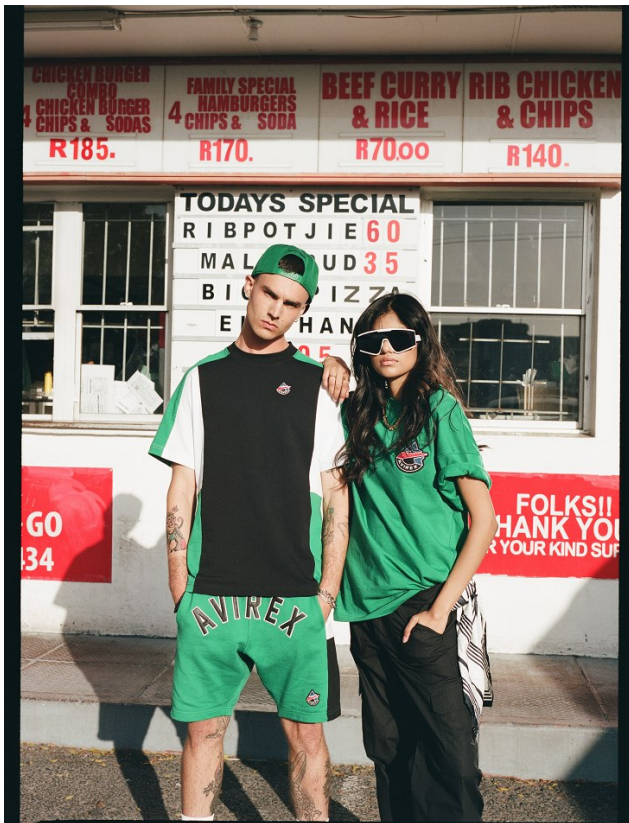

BOSS MODELS

CAPE TOWN

ANTARA NAIDOO

Height: 175cm Bust: 78cm Waist: 58cm Hips: 89cm Shoe: 6 UK Hair: Dark Brown Eyes: Brown