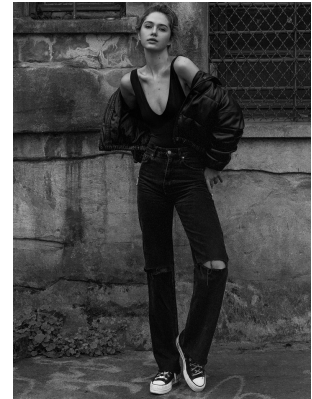

BOSS MODELS

CAPE TOWN

MIEKA SMITH

Height: 177cm Bust: 84cm Waist: 64cm Hips: 96cm Shoe: 6 UK Hair: Blonde Eyes: Blue

BOSS MODELS

CAPE TOWN

MIEKA SMITH

Height: 177cm Bust: 84cm Waist: 64cm Hips: 96cm Shoe: 6 UK Hair: Blonde Eyes: Blue