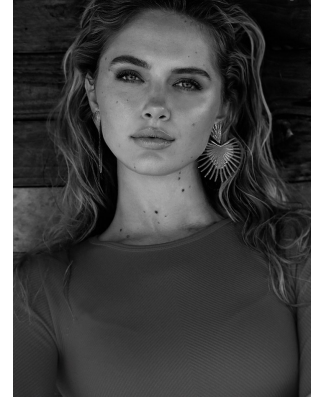

BOSS MODELS

CAPE TOWN

MIEKA SMITH

Height: 177cm Bust: 84cm Waist: 64cm Hips: 96cm Shoe: 6 UK Hair: Blonde Eyes: Blue

BOSS MODELS

CAPE TOWN

MIEKA SMITH

Height: 177cm Bust: 84cm Waist: 64cm Hips: 96cm Shoe: 6 UK Hair: Blonde Eyes: Blue