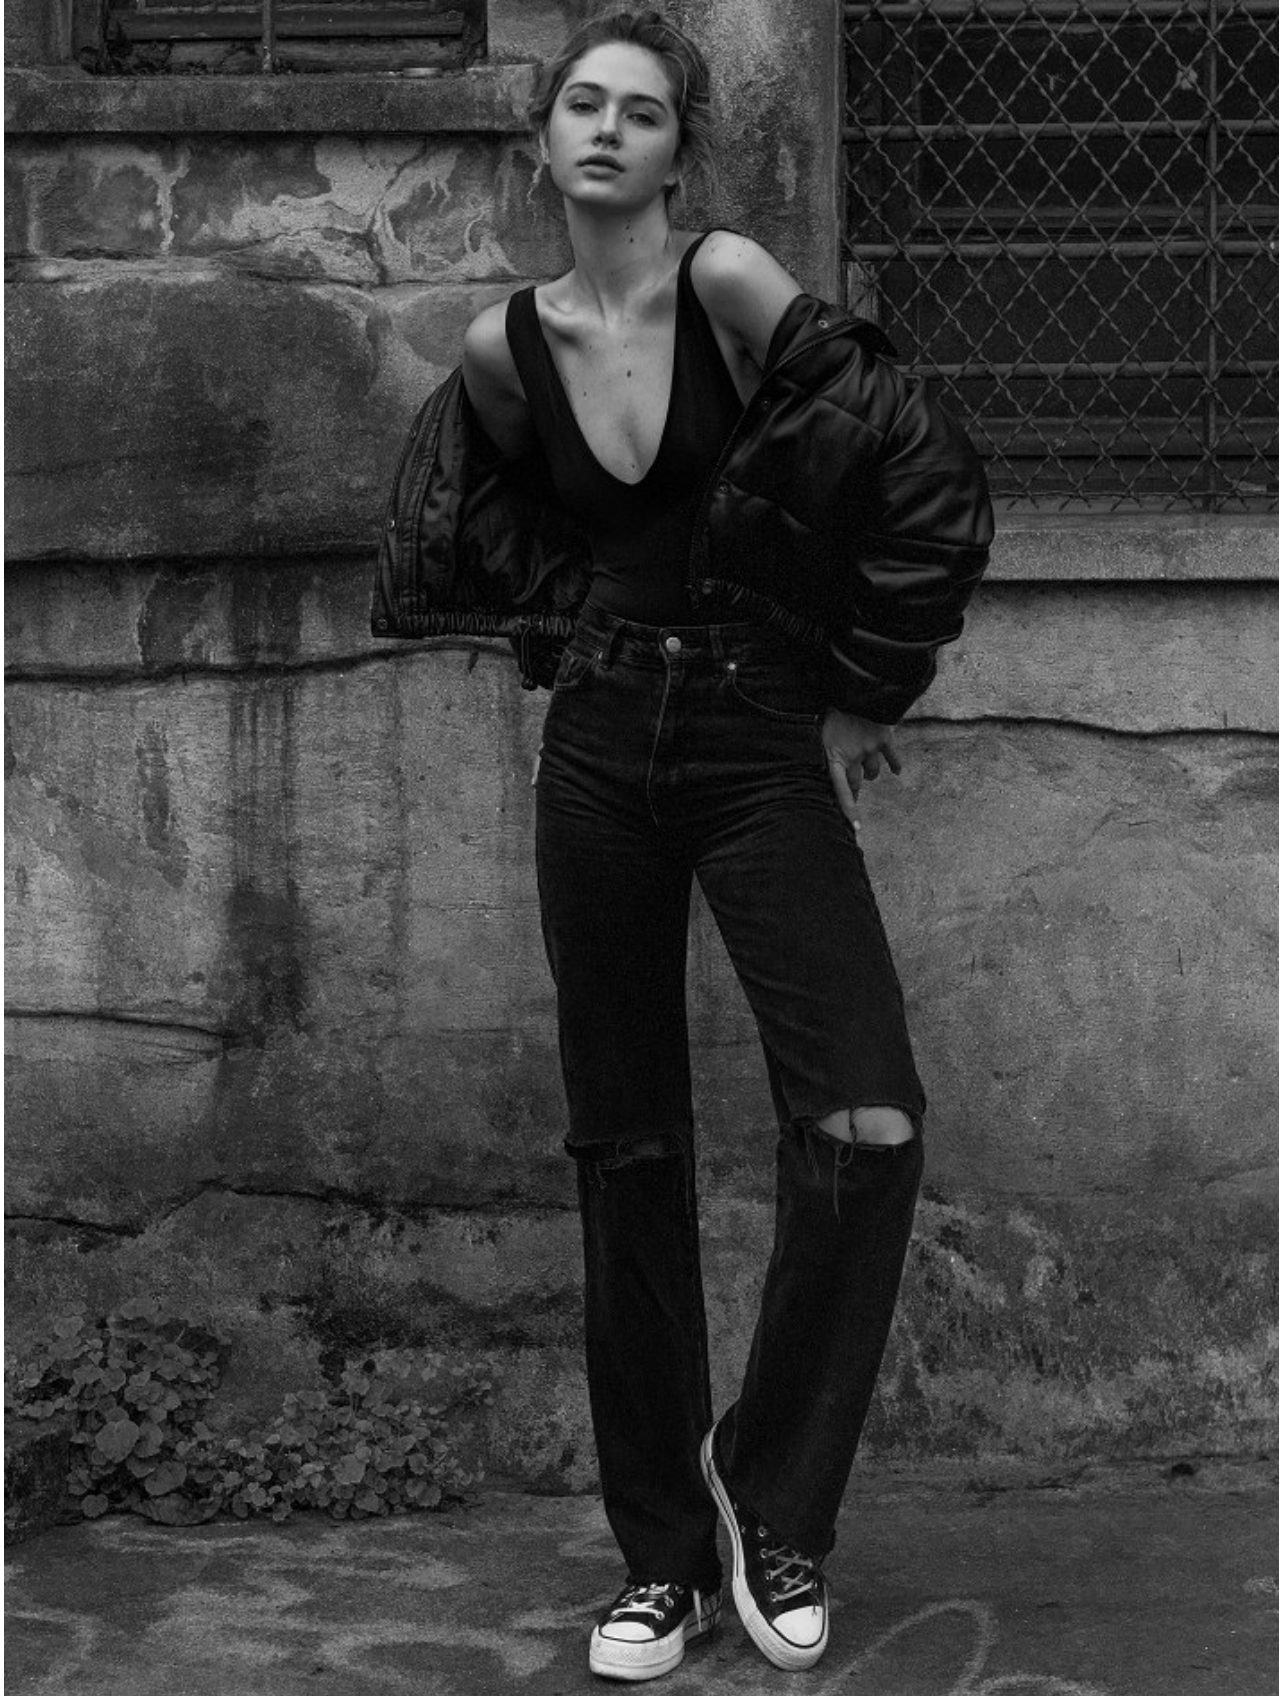

BOSS MODELS

CAPE TOWN

MIEKA SMITH

Height: 177cm Bust: 84cm Waist: 64cm Hips: 96cm Shoe: 6 UK Hair: Blonde Eyes: Blue

BOSS MODELS

CAPE TOWN

MIEKA SMITH

Height: 177cm Bust: 84cm Waist: 64cm Hips: 96cm Shoe: 6 UK Hair: Blonde Eyes: Blue