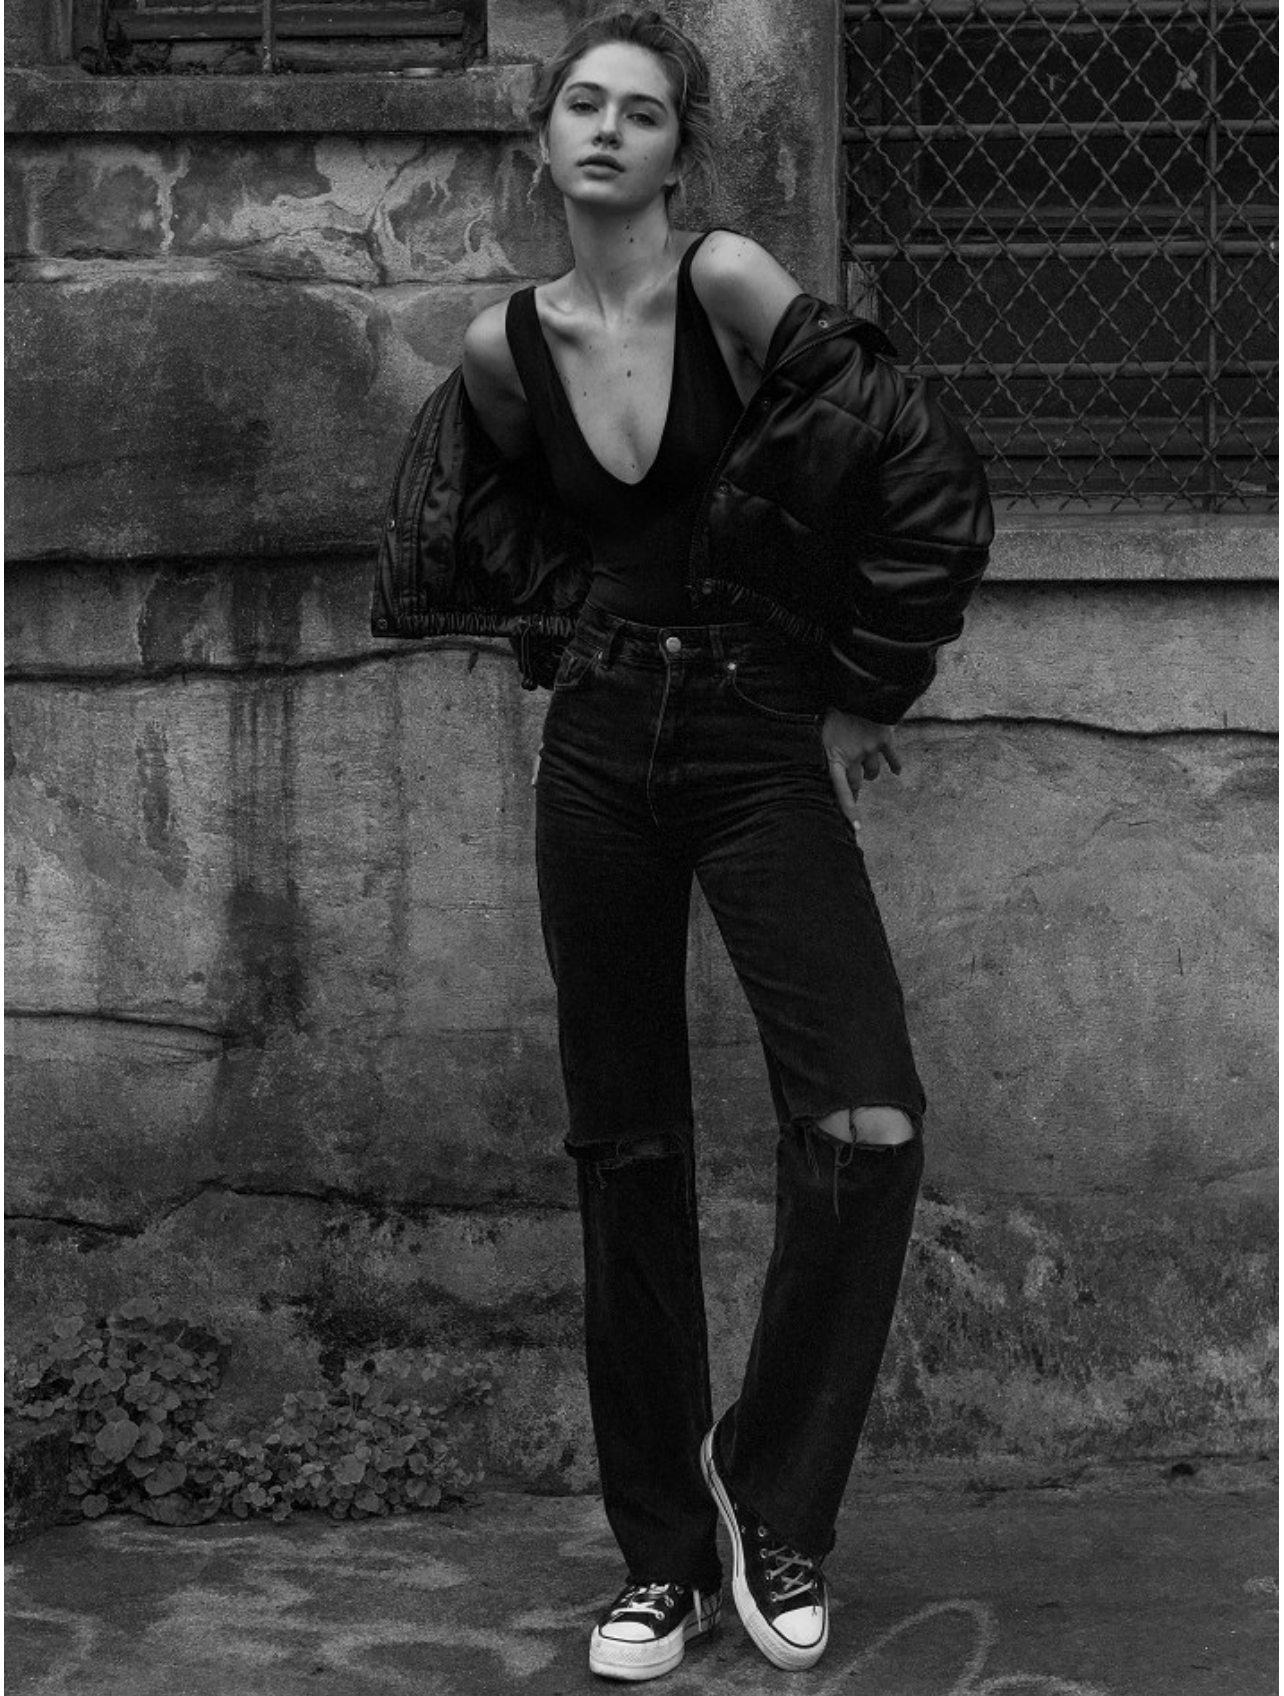

BOSS MODELS

CAPE TOWN

MIEKA SMITH

Height: 177cm Bust: 84cm Waist: 64cm Hips: 96cm Shoe: 6 UK Hair: Blonde Eyes: Blue